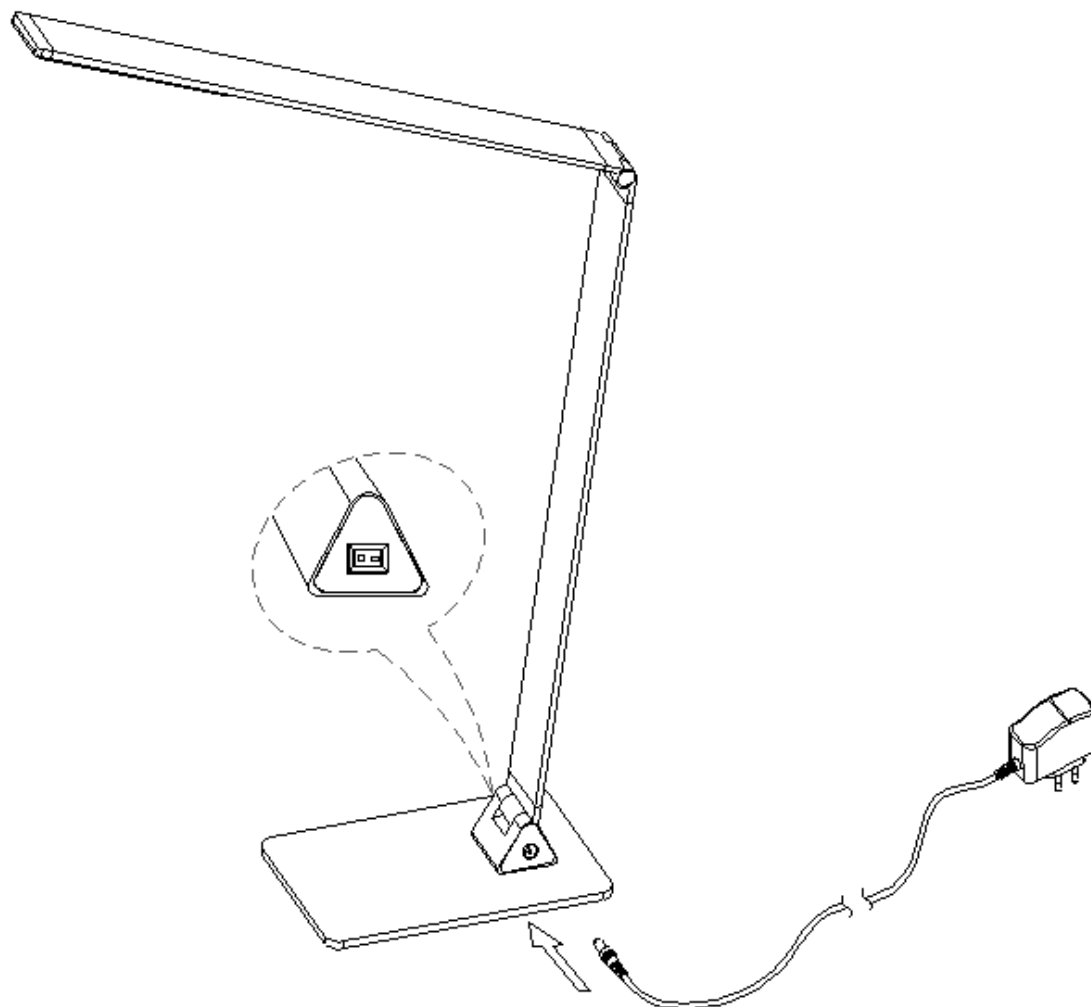

Line drawing of the item (with outline dimensions)

Item number: 35600-10-36

Installation drawing (the same as it in its instruction manual)

Technical details

materials used:	Aluminium
color:	Sapphire blue
dimmable and how is the fixture dimmable:	No dimmable
size:	Height: 105.5cm Length: 106cm Width: 16cm Net Weight: 2.2 kg
power requirements:	220-240V ~ 50Hz
bulb type and maximum Wattage:	SMD LED,10W
number of bulbs:	48pcs LED
IP degree:	IP20