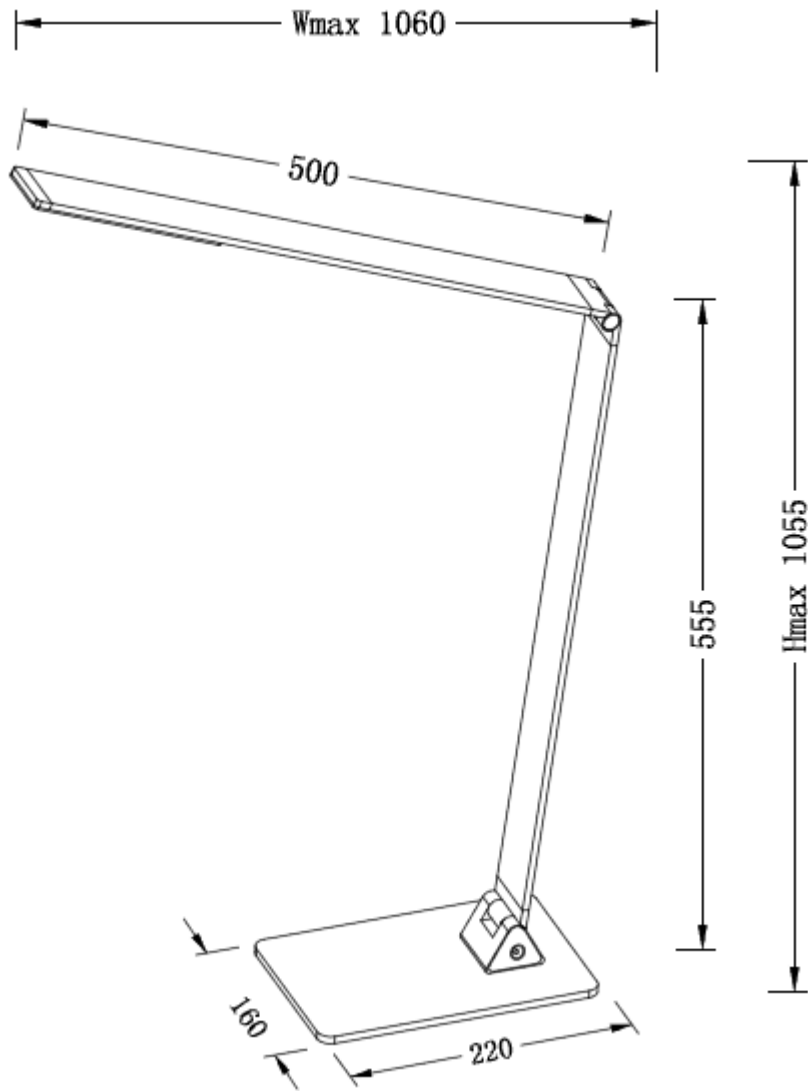

Line drawing of the item (with outline dimensions)

Item number: 35600-10-36

Installation drawing (the same as it in its instruction manual)

Technical details

materials used:	Aluminium
color:	Sapphire blue
dimmable and how is the fixture dimmable:	No dimmable
size:	Height: 105.5cm Length: 106cm Width: 16cm Net Weight: 2.2 kg
power requirements:	220-240V ~ 50Hz
bulb type and maximum Wattage:	SMD LED,10W
number of bulbs:	48pcs LED
IP degree:	IP20