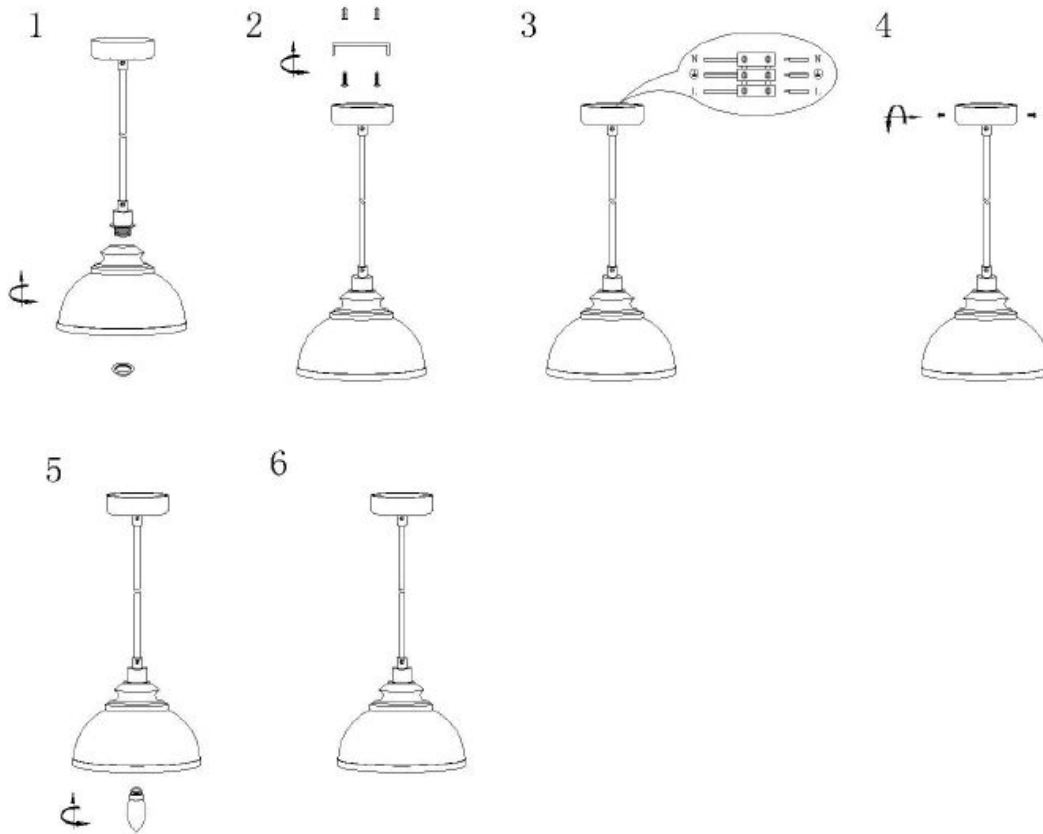

Line drawing of the item (with outline dimensions)

Item number: 34400/29/66

Installation drawing (the same as it in its instruction manual)

### Technical details

materials used:	Metal
color:	Matt pink
dimmable and how is the fixture dimmable:	
size:	Height: 122cm Length: Width: 29cm Net Weight: 0.60KG
power requirements:	220V-240V~50Hz
bulb type and maximum Wattage:	E14 Max.40W
number of bulbs:	1XE14
IP degree:	IP20