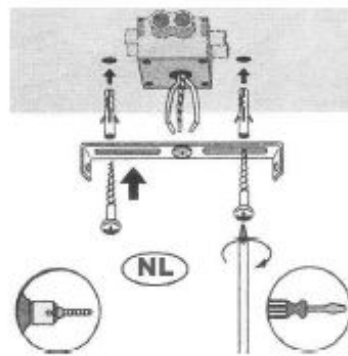

Line drawing of the item (with outline dimensions)

Item number: 34400/29/66

Installation drawing (the same as it in its instruction manual)

### Technical details

materials used:	Metal
color:	Matt pink
dimmable and how is the fixture dimmable:	
size:	Height: 122cm Length: Width: 29cm Net Weight: 0.60KG
power requirements:	220V-240V~50Hz
bulb type and maximum Wattage:	E14 Max.40W
number of bulbs:	1XE14
IP degree:	IP20