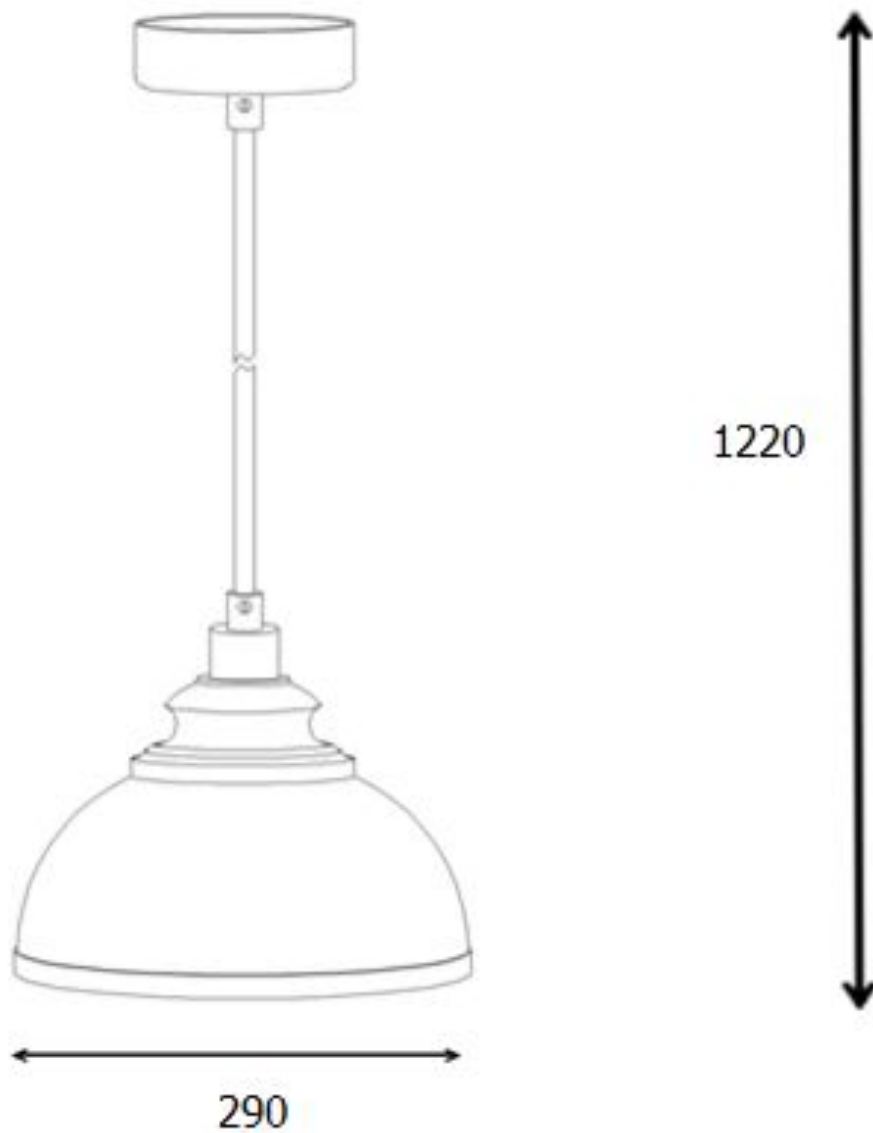

Line drawing of the item (with outline dimensions)

Item number: 34400/29/66

Installation drawing (the same as it in its instruction manual)

### Technical details

materials used:	Metal
color:	Matt pink
dimmable and how is the fixture dimmable:	
size:	Height: 122cm Length: Width: 29cm Net Weight: 0.60KG
power requirements:	220V-240V~50Hz
bulb type and maximum Wattage:	E14 Max.40W
number of bulbs:	1XE14
IP degree:	IP20