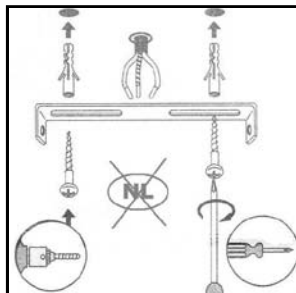

Installation drawing