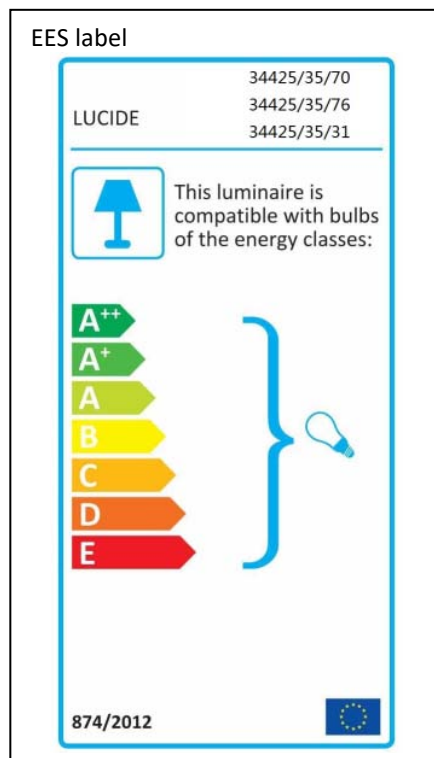

Von der Garantie ausgenommen: 1. Gebrochene Glasteile der Fassung werden nur innerhalb von 14 Tagen ab Kauf durch den Endkunden ersetzt. 2. Normaler Verschleiß, Verfärbungen aufgrund des normalen Gebrauchs. 3. Beschädigungen aufgrund externer Ursachen wie Feuer, Wasser, unsachgemäße Nutzung/ Installation oder Wartung des Produkts.

Kunden müssen das defekte Produkt/Teil und den Originalkaufbeleg einsenden, um Garantieansprüche geltend zu machen.

Deklaracja gwarancji:

LucideNV gwarantuje, że dostarczone produkty będą wolne od defektów materiałowych oraz produkcyjnych przez okres 2 lat od daty zakupu przez użytkownika końcowego, jeżeli urządzenie jest zainstalowane i prawidłowo utrzymywane zgodnie z instrukcją obsługi.

Wyłączenie z gwarancji: 1. Rozbite szkło zostanie wymienione tylko do 14 dni od momentu zakupu przez użytkownika końcowego. 2. Normalne zużycie, utrata koloru w wyniku normalnego użytkowania. 3. Uszkodzenie spowodowane czynnikami zewnętrznymi takimi, jak ogień, woda, nieprawidłowe używanie/ instalacja lub utrzymywanie produktu.

W celu uzyskania gwarancji klient musi zwrócić uszkodzony przedmiot oraz oryginalny dowód zakupu.

Other languages of the manual and further explanations can be found on our website.