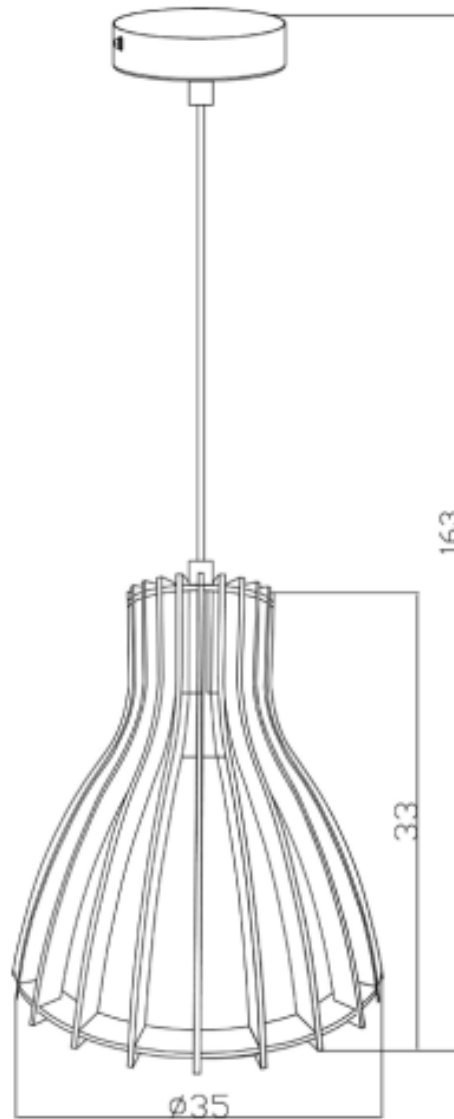

LUCIDE

Line drawing of the item

Item number: 34425/35/70, 34425/35/76, 34425/35/31

Technical details

Materials used:	WOOD
Color:	Dark wood, Light wood, White wood,
Dimmable and how is fixture dimmable	
Size:	Height: 163cm
	Length: 35.0cm
	Width: 35.0cm
	Net weight: 0.80kg/0.80kg/1.13kg
Power requirements:	220-240V~50Hz
Bulb type and maximum wattage:	E27 Max. 60W
Number of bulbs:	1xE27
IP degree:	IP20