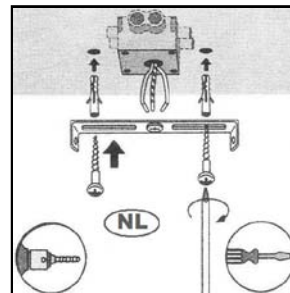

Installation drawing