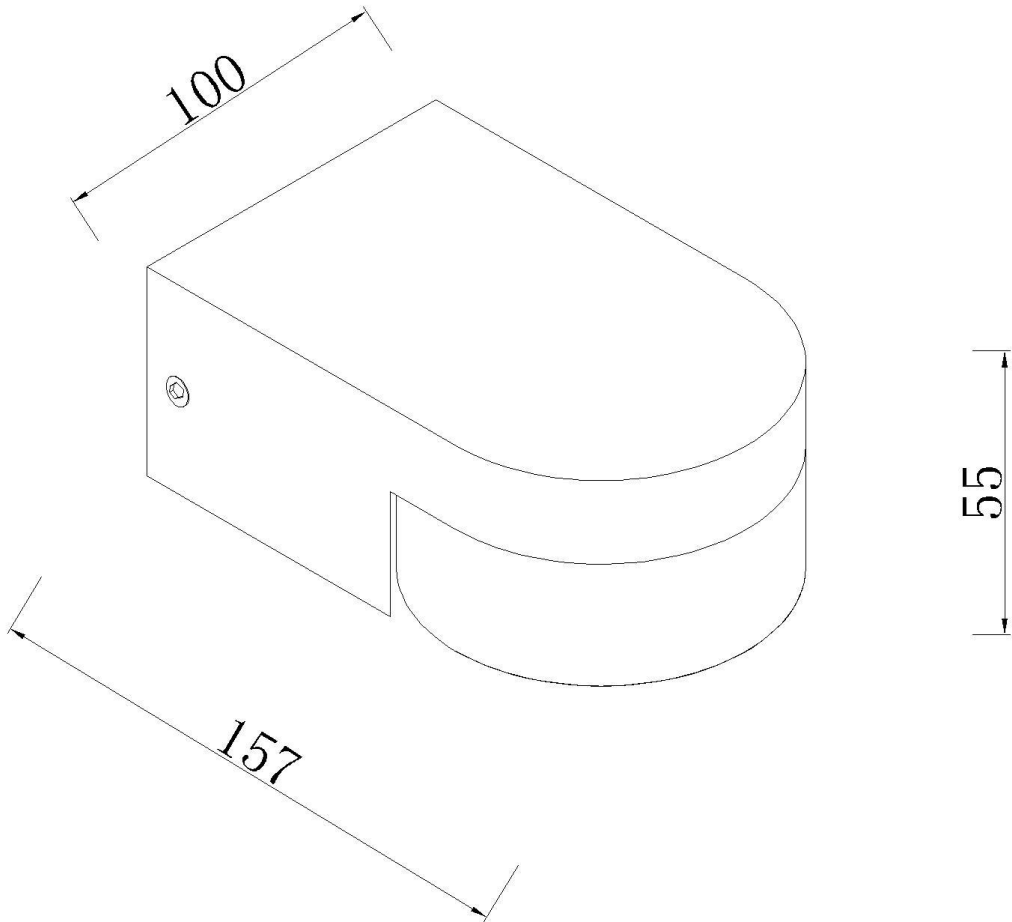

Line drawing of the item

Item number: 33258/05/31

# Installation drawing

### Technical details

materials used:	Iron+Aluminum
color:	Texture White
dimmmable and how is the fixture dimmmable:	
size:	Height: 5.5cm Length: 15.7cm Width: 10cm Net Weight: 1.7kg
power requirements:	220-240V~50Hz
bulb type and maximum Wattage:	LED Max.5W
number of bulbs:	1X5W
IP degree:	IP20