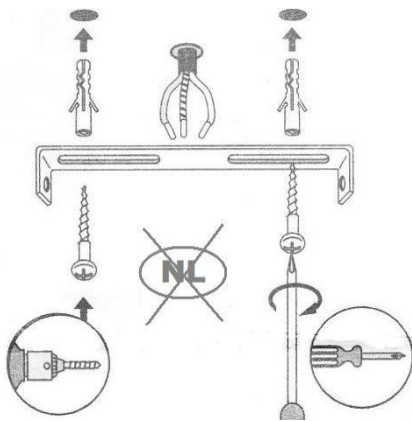

Line drawing of the item

Item number: 33258/05/31

# Installation drawing

### Technical details

materials used:	Iron+Aluminum
color:	Texture White
dimmmable and how is the fixture dimmmable:	
size:	Height: 5.5cm Length: 15.7cm Width: 10cm Net Weight: 1.7kg
power requirements:	220-240V~50Hz
bulb type and maximum Wattage:	LED Max.5W
number of bulbs:	1X5W
IP degree:	IP20