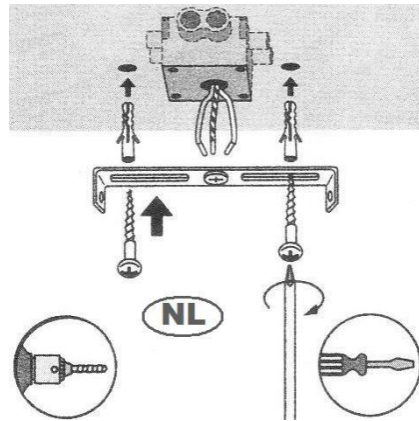

Line drawing of the item

Item number: 33258/05/31

# Installation drawing

### Technical details

materials used:	Iron+Aluminum
color:	Texture White
dimmmable and how is the fixture dimmmable:	
size:	Height: 5.5cm Length: 15.7cm Width: 10cm Net Weight: 1.7kg
power requirements:	220-240V~50Hz
bulb type and maximum Wattage:	LED Max.5W
number of bulbs:	1X5W
IP degree:	IP20