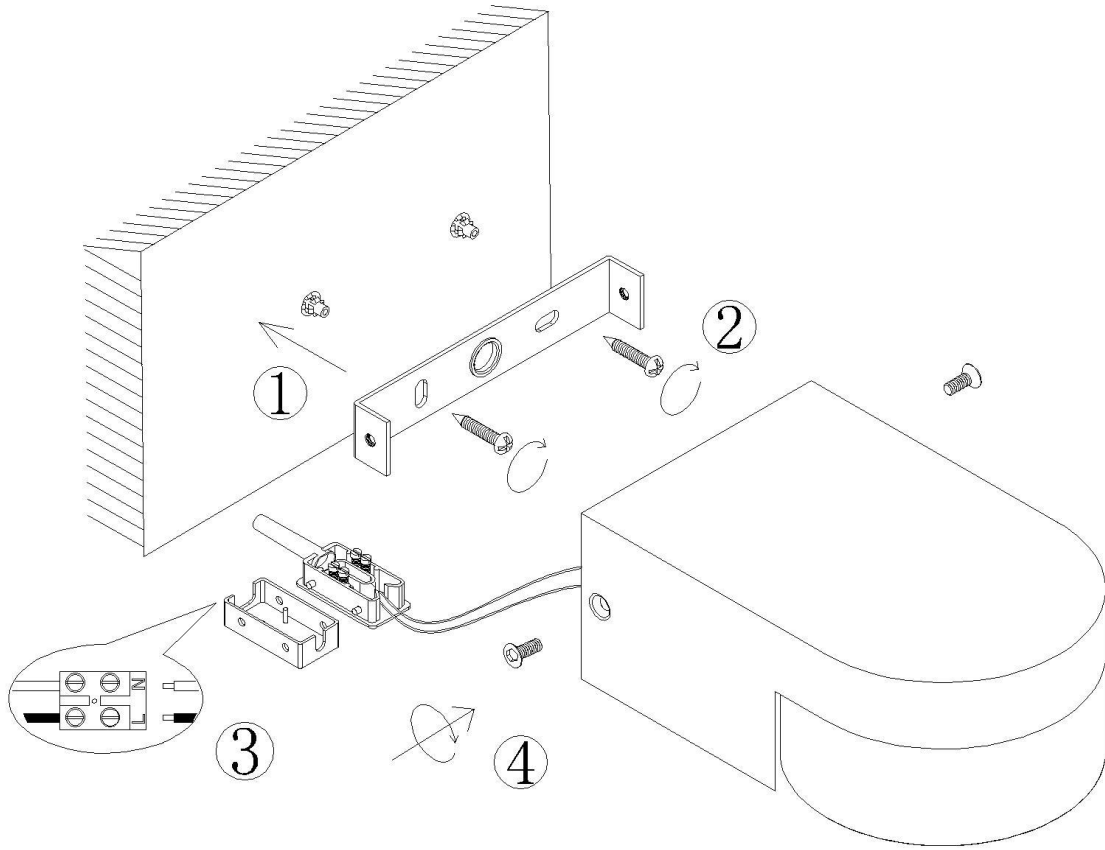

Line drawing of the item

Item number: 33258/05/31

# Installation drawing

### Technical details

materials used:	Iron+Aluminum
color:	Texture White
dimmmable and how is the fixture dimmmable:	
size:	Height: 5.5cm Length: 15.7cm Width: 10cm Net Weight: 1.7kg
power requirements:	220-240V~50Hz
bulb type and maximum Wattage:	LED Max.5W
number of bulbs:	1X5W
IP degree:	IP20