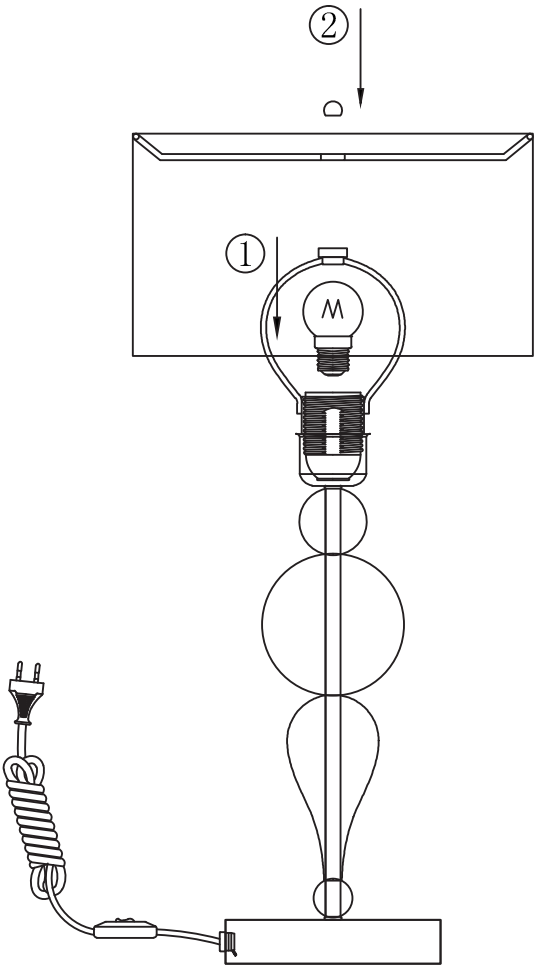

Instruction

Collection: Modern
Series: Bubble Dreams
Model: MOD603-11-N
Mobile

1 x E14 (40w)

MAYTONI
DECORATIVE LIGHTING

www.maytoni.de