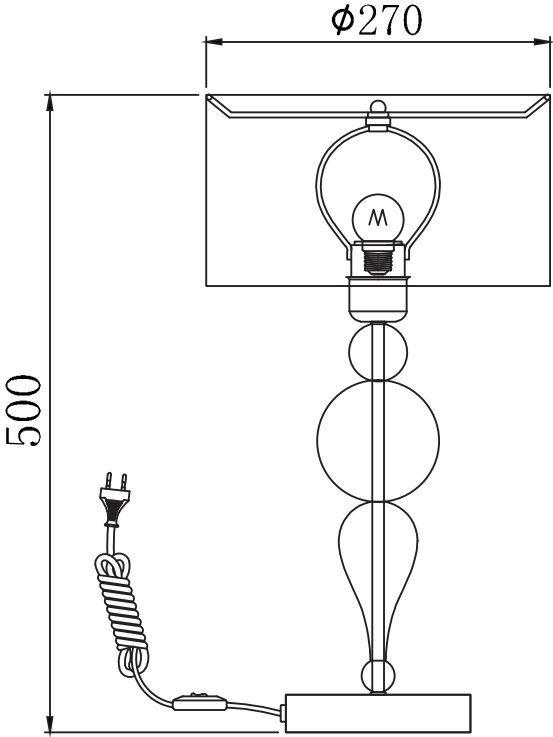

Instruction

Collection: Modern
Series: Bubble Dreams
Model: MOD603-11-N
Mobile

1 x E14 (40w)

MAYTONI
DECORATIVE LIGHTING

www.maytoni.de