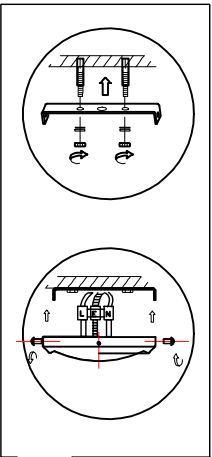

4012-1W WALL LAMP

Bulb
LED 12W

NO.	Specifications	Total strings
①	26*24*150mm	X7pcs