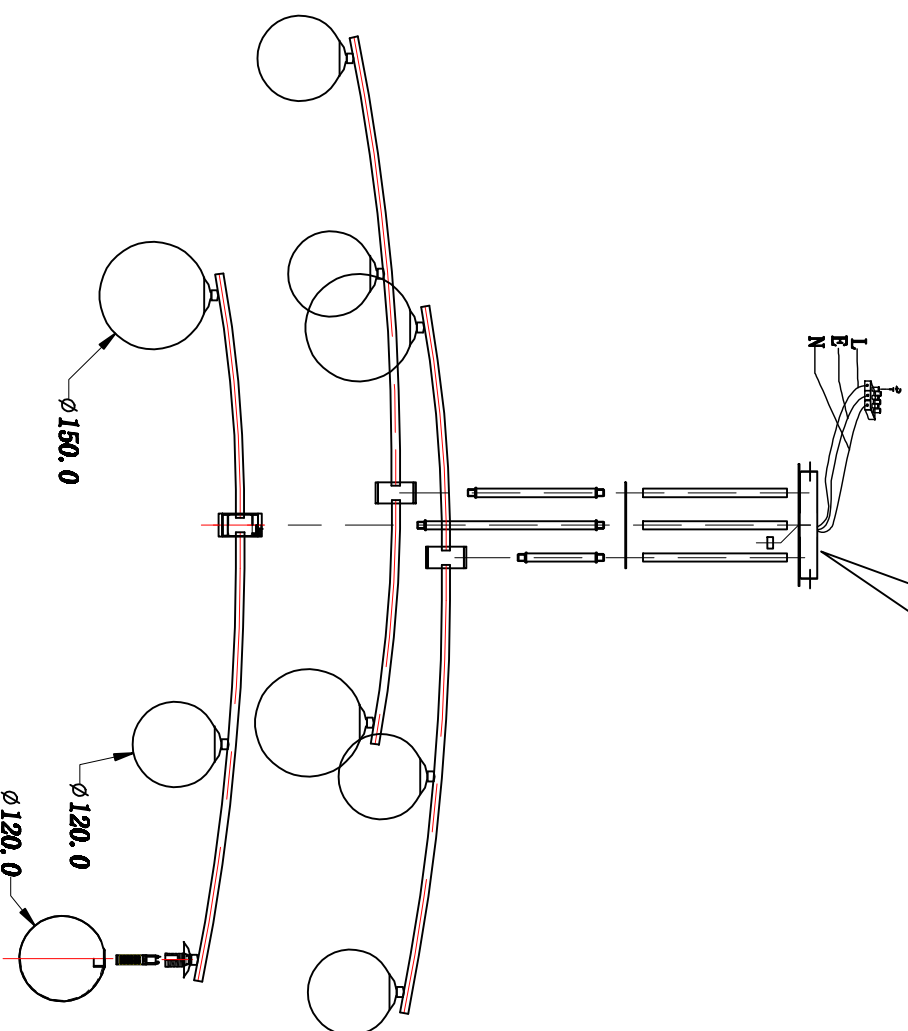

4038-9P

# CEILING LAMP

Bulb

G9: LEDx9x5W