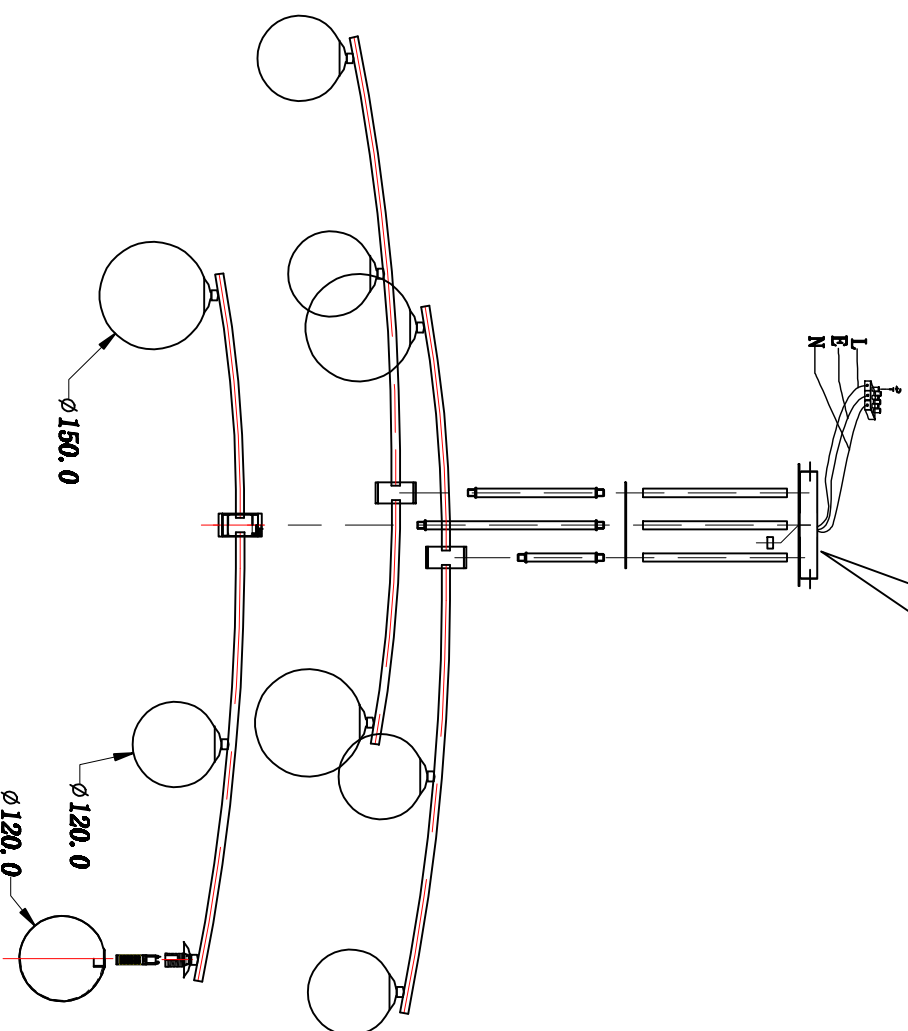

4039-9P

CEILING LAMP

Bulb

G9: LEDx9x5W