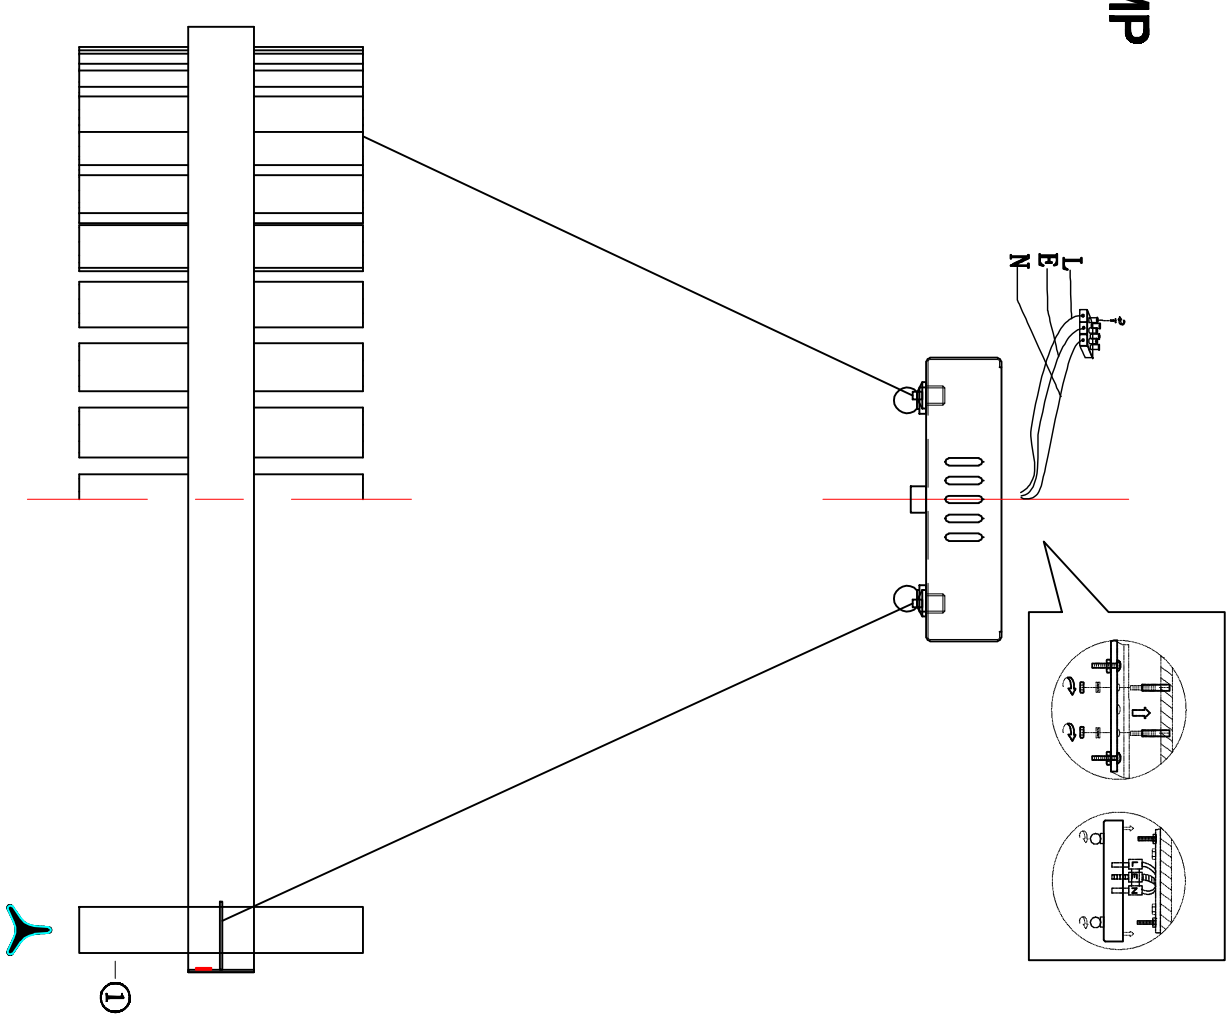

4012-5P CEILING LAMP

Bulb
LED 31W

NO.	Specifications	Total strings
①	26*24*150mm	X40pcs