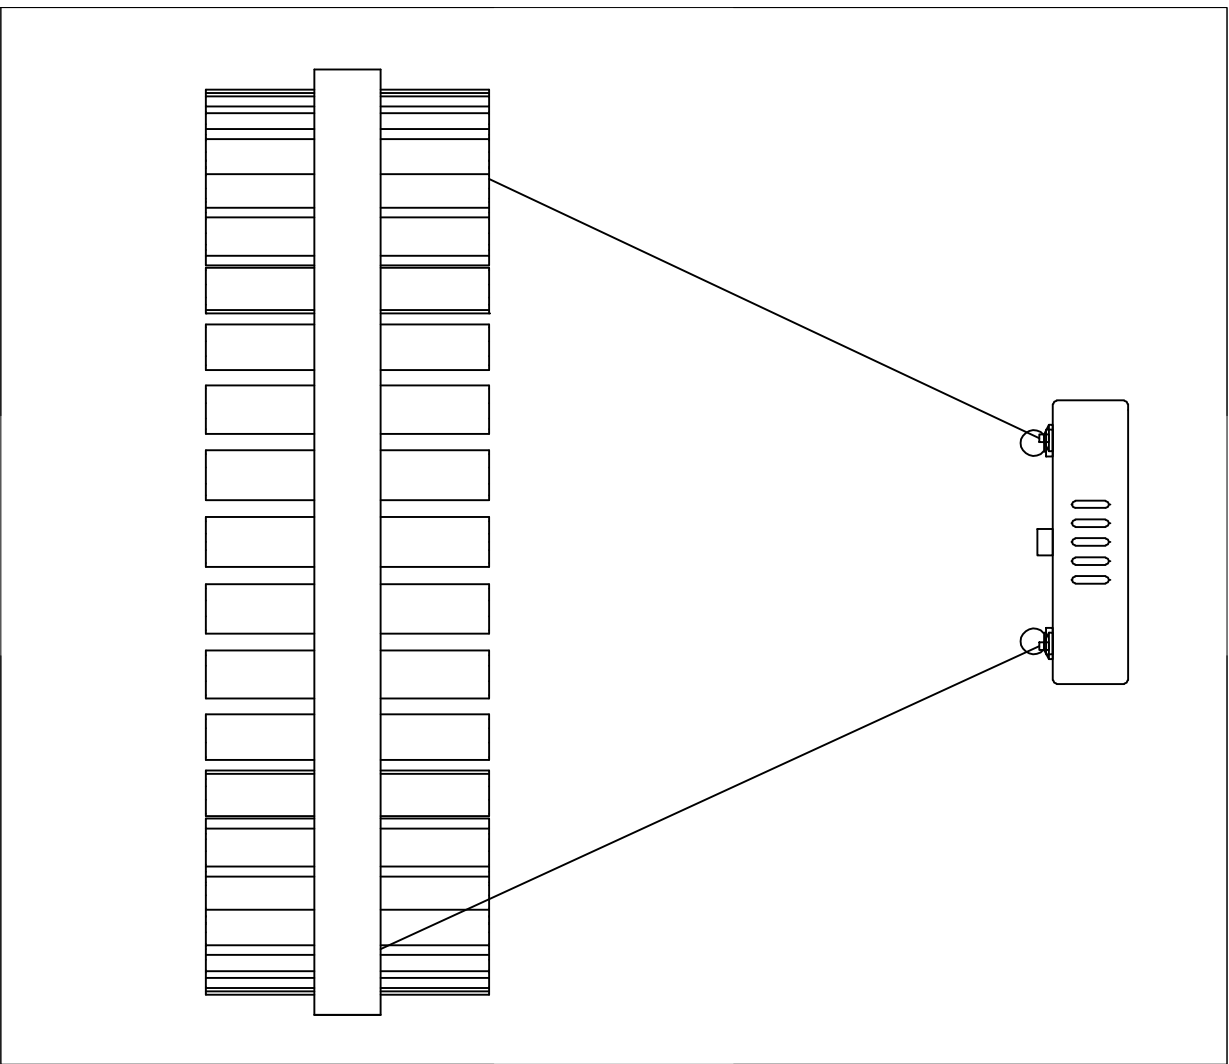

4012-5P CEILING LAMP

Bulb
LED 31W

NO.	Specifications	Total strings
①	26*24*150mm	X40pcs