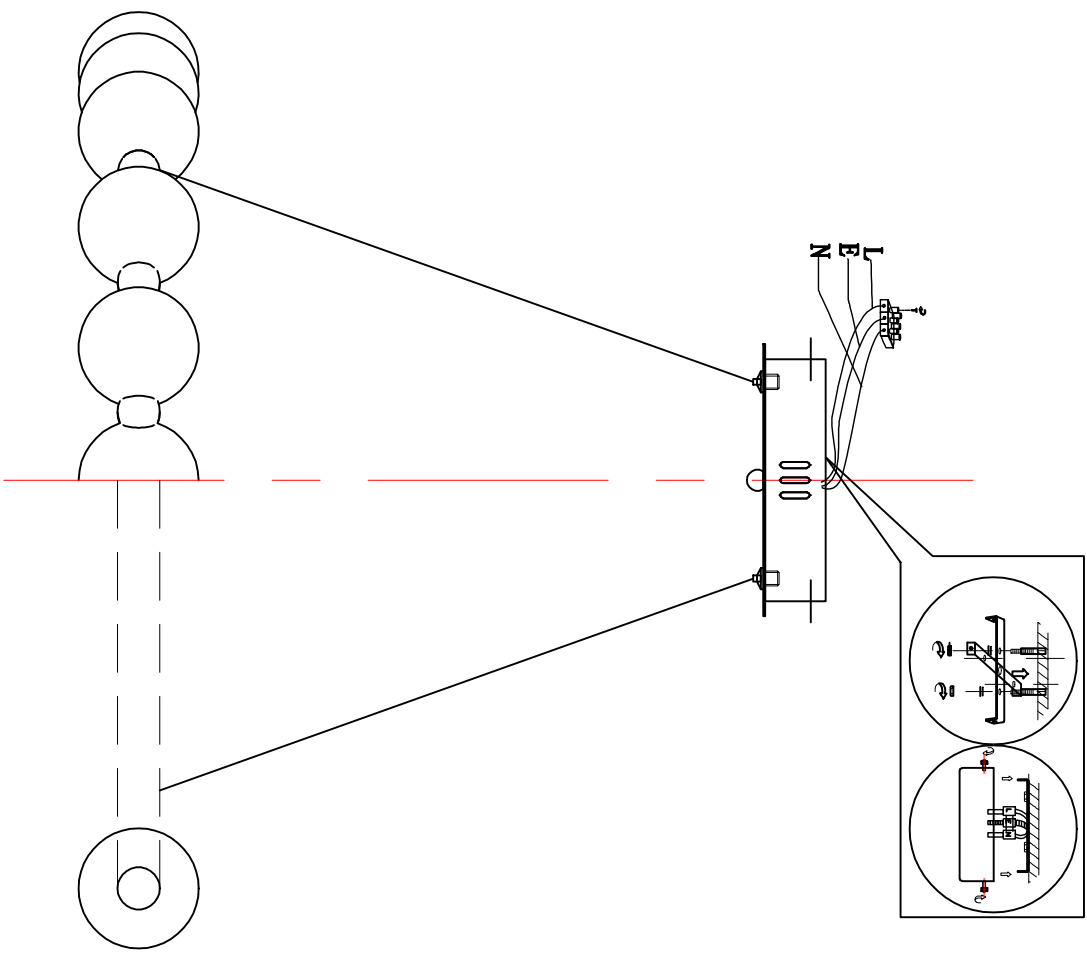

# 4014-6P CEILING LAMP

Bulb  
LED 48W