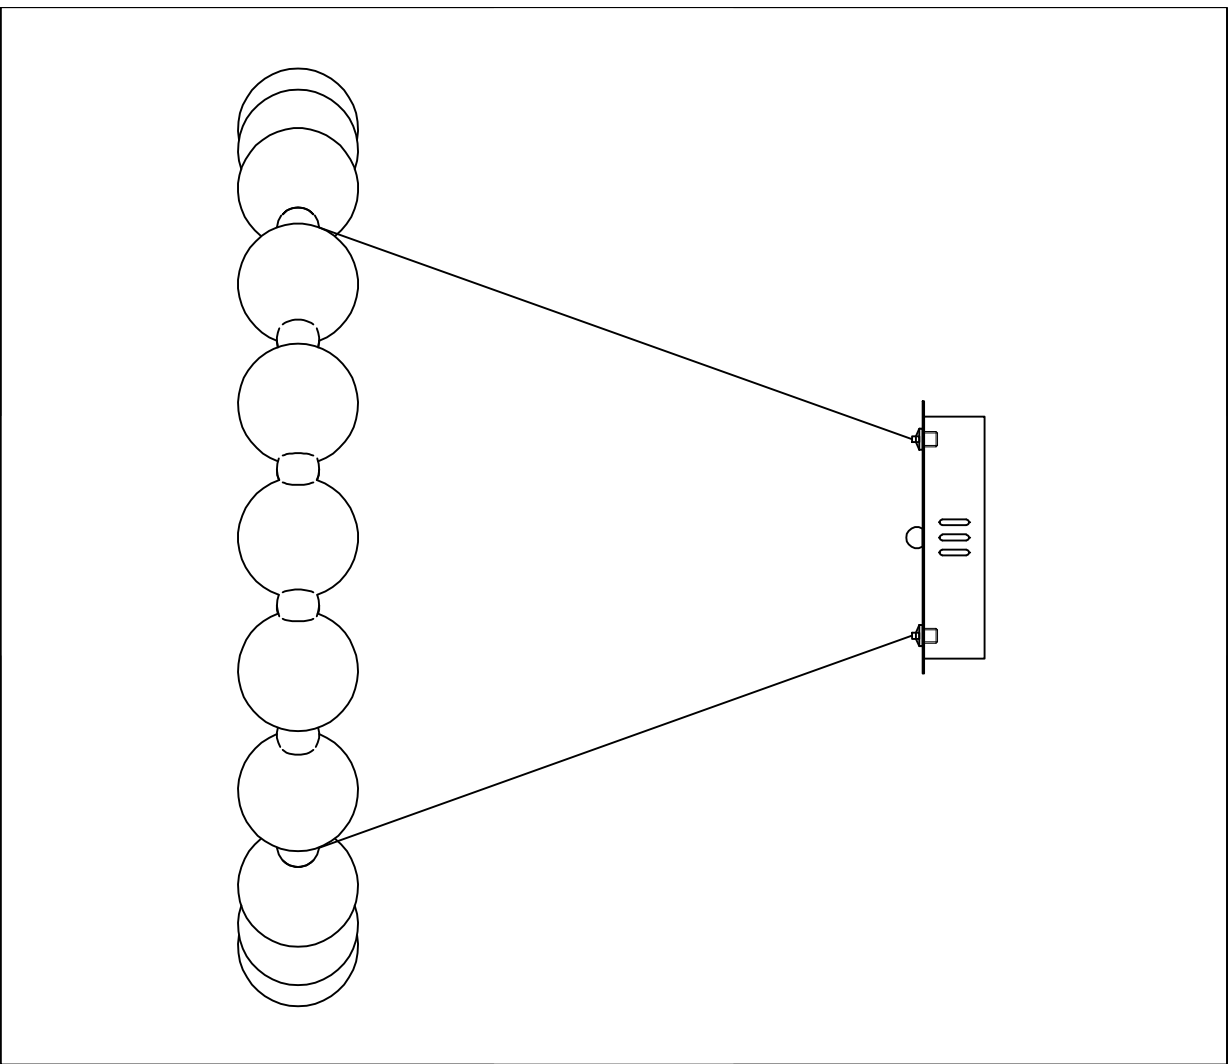

# 4014-6P CEILING LAMP

Bulb  
LED 48W