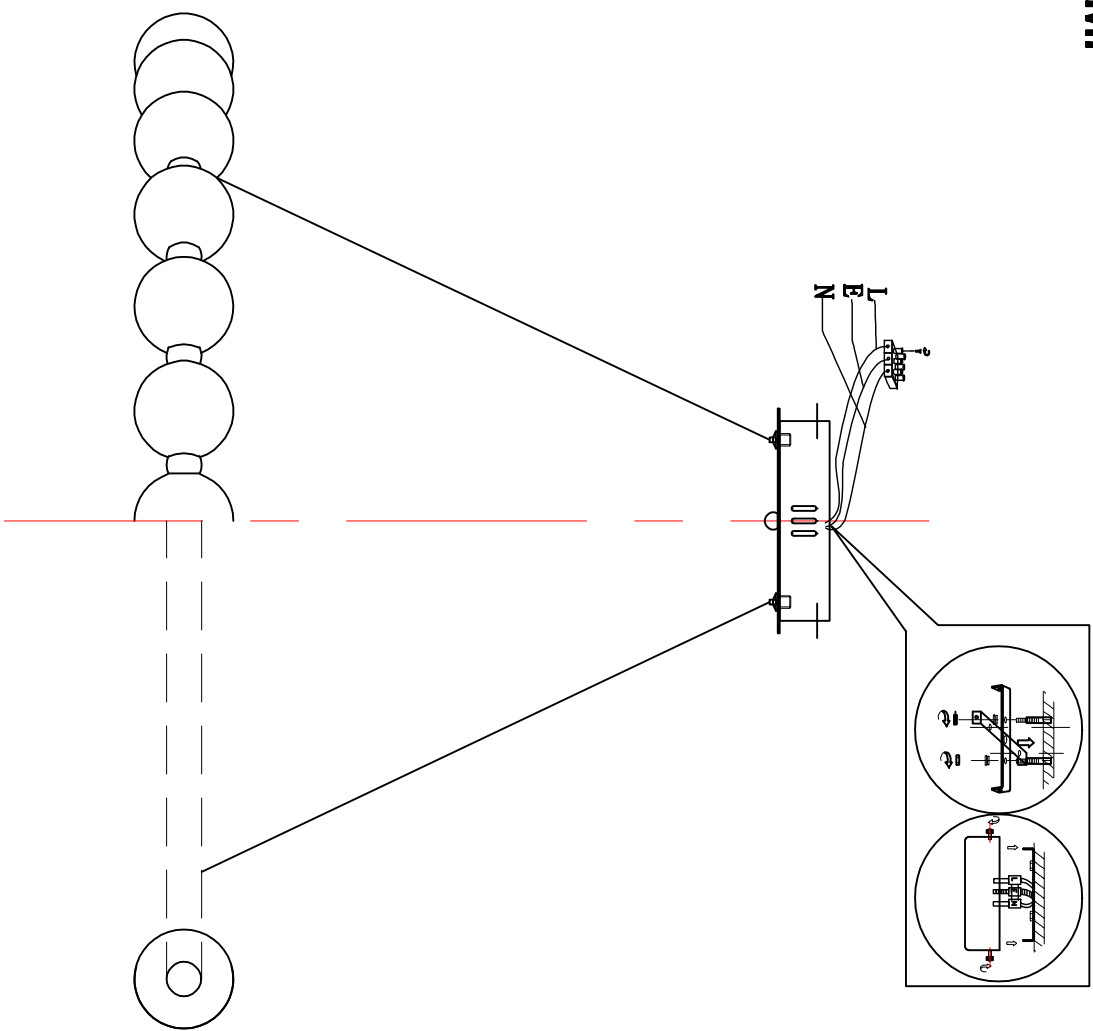

4014-8P CEILING LAMP

Bulb
LED 60W