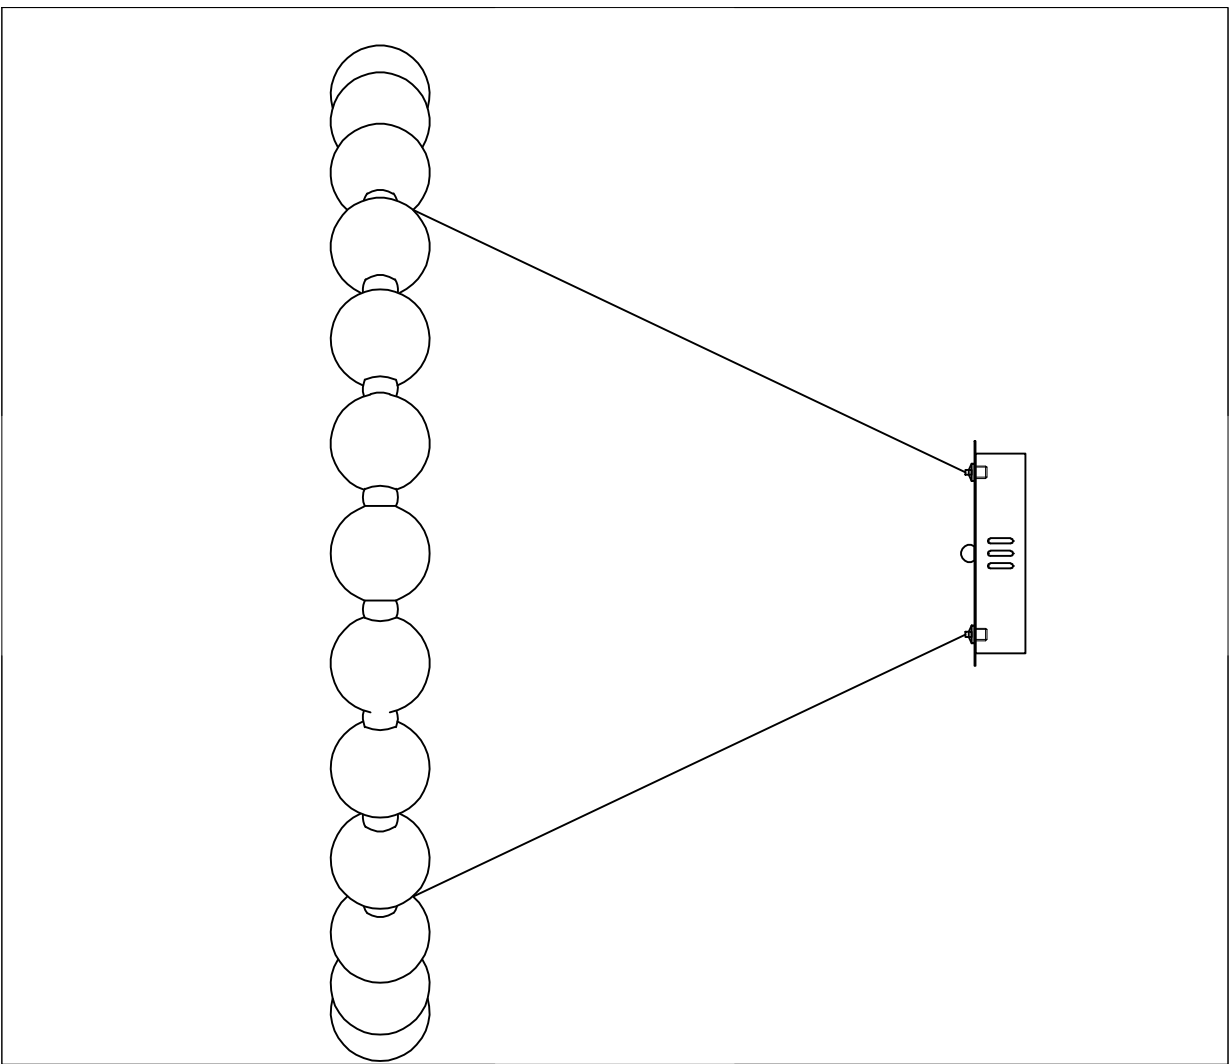

4014-8P CEILING LAMP

Bulb
LED 60W