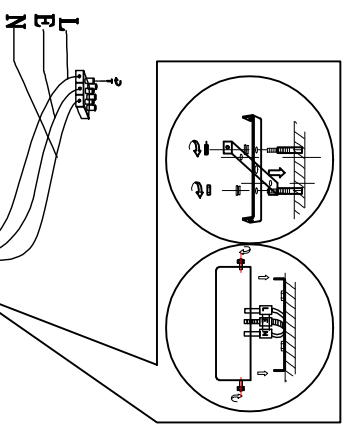

4015-12P CEILING LAMP

Bulb

E14: 12xMax40W

NO.	Specifications	Total strings
①	1050-(22mm*1+20mm*2+18mm*3+16mm*1+14mm*2)	X89pcs