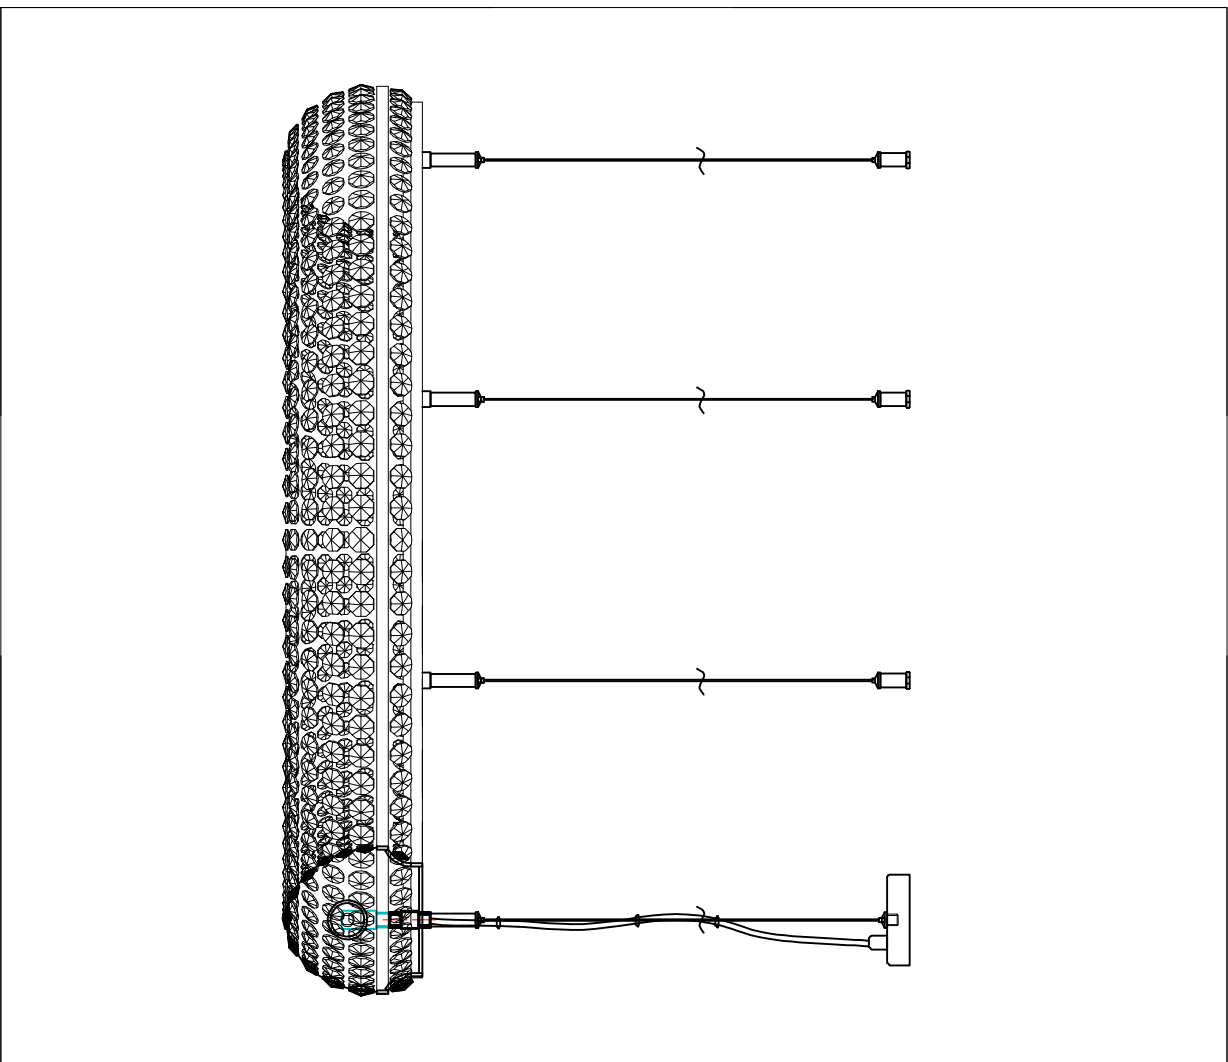

4015-12P CEILING LAMP

Bulb

E14: 12xMax40W

NO.	Specifications	Total strings
①	1050-(22mm*1+20mm*2+18mm*3+16mm*1+14mm*2)	X89pcs