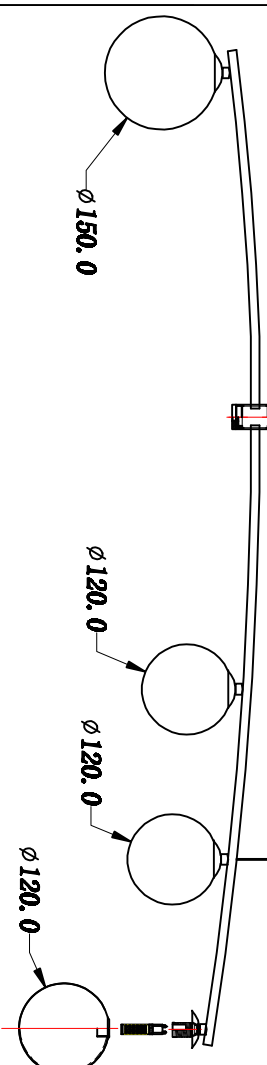

4038-4P

# CEILING LAMP

Bulb

G9: LEDx4x5W