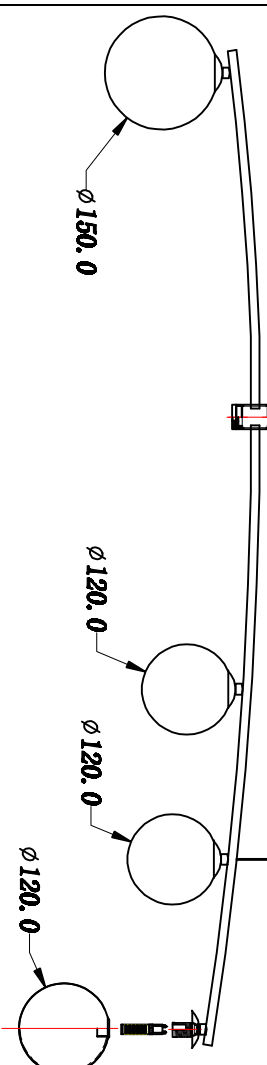

4039-4P

# CEILING LAMP

Bulb

G9: LEDx4x5W