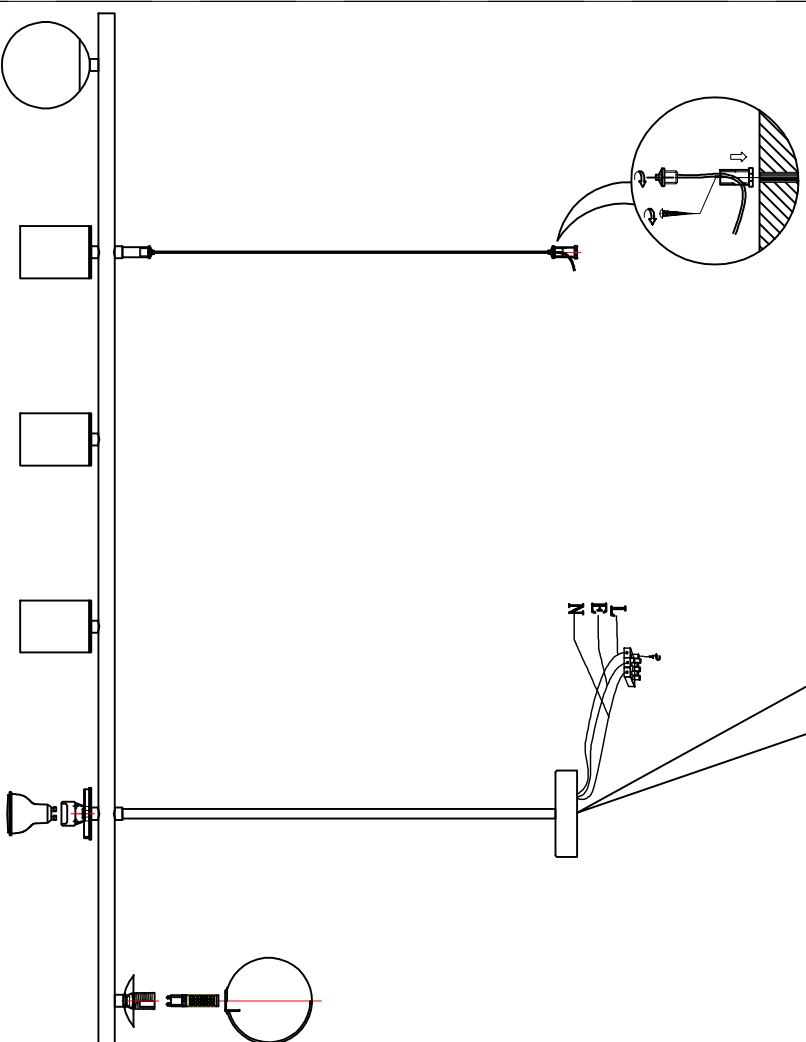

4040-6P

CEILING LAMP

Bulb

G9: LEDx2x5W

GU10: LEDx4x5W