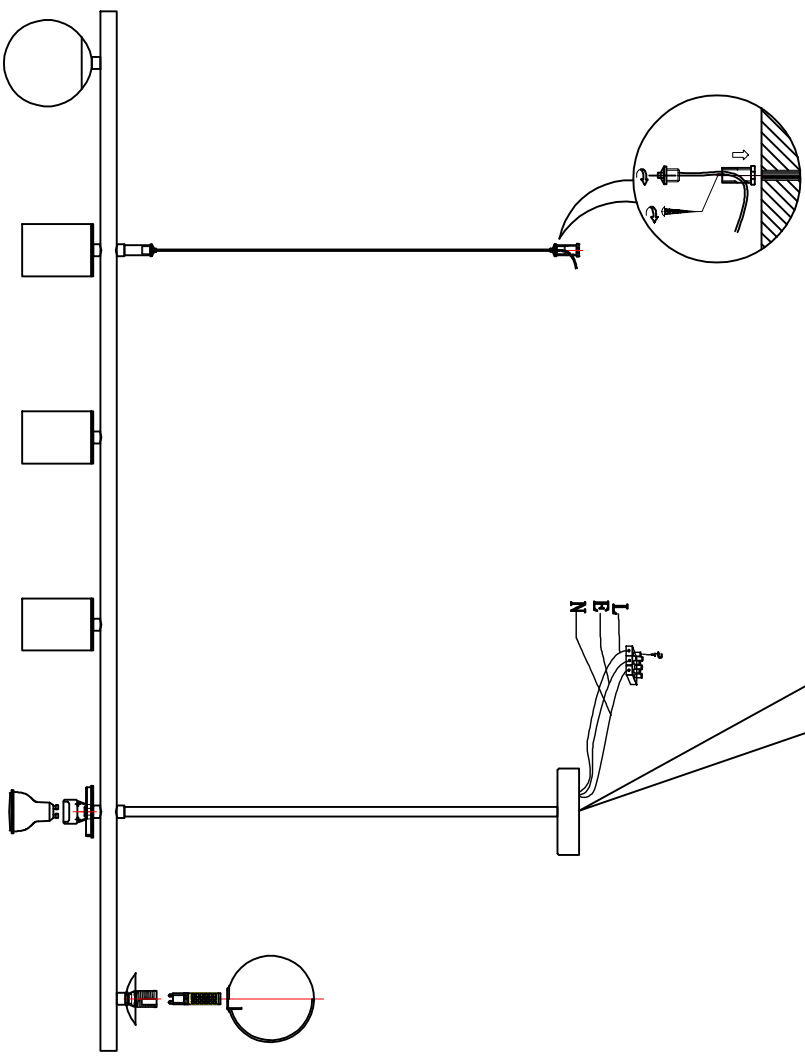

4041-6P

CEILING LAMP

Bulb

G9: LEDx2x5W

GU10: LEDx4x5W