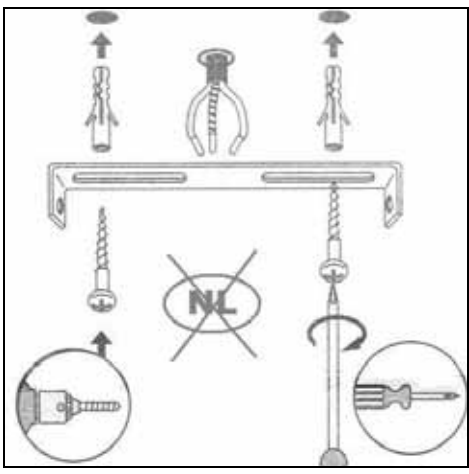

Line drawing of the item

Item number: 61254/14/30
 61254/14/31
 61254/14/36
 61254/14/41
 61254/14/43
 61254/14/57

Technical details

Materials used:	Metal+TC Fabric
Color:	Black/White/Grey/Taupe/Brown/Dark Red
Dimmable and how is fixture dimmable	
Size:	Height: 20CM
	Length: 14.5CM
	Width: 10CM
	Net weight: 0.33KG
Power requirements:	220-240V~50Hz
Bulb type and maximum wattage:	E14 Max.40W
Number of bulbs:	1x E14
IP degree:	IP20