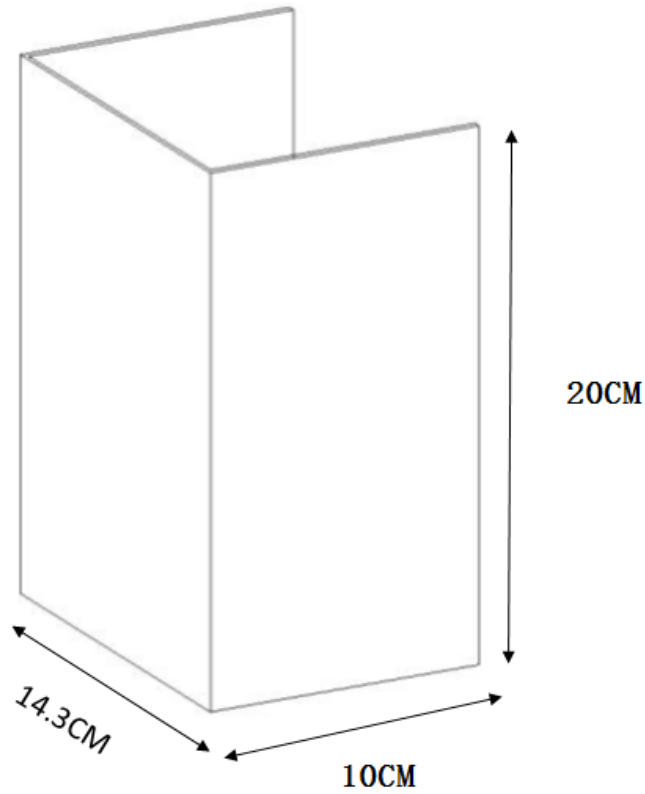

Line drawing of the item

Item number: 61254/14/30
 61254/14/31
 61254/14/36
 61254/14/41
 61254/14/43
 61254/14/57

Technical details

Materials used:	Metal+TC Fabric
Color:	Black/White/Grey/Taupe/Brown/Dark Red
Dimmable and how is fixture dimmable	
Size:	Height: 20CM
	Length: 14.5CM
	Width: 10CM
	Net weight: 0.33KG
Power requirements:	220-240V~50Hz
Bulb type and maximum wattage:	E14 Max.40W
Number of bulbs:	1x E14
IP degree:	IP20