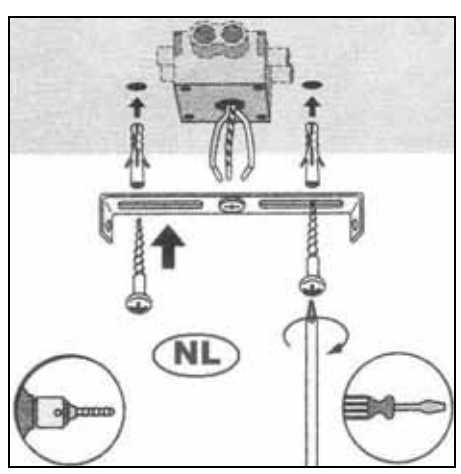

Line drawing of the item

Item number: 61254/14/30
 61254/14/31
 61254/14/36
 61254/14/41
 61254/14/43
 61254/14/57

Technical details

Materials used:	Metal+TC Fabric
Color:	Black/White/Grey/Taupe/Brown/Dark Red
Dimmable and how is fixture dimmable	
Size:	Height: 20CM
	Length: 14.5CM
	Width: 10CM
	Net weight: 0.33KG
Power requirements:	220-240V~50Hz
Bulb type and maximum wattage:	E14 Max.40W
Number of bulbs:	1x E14
IP degree:	IP20