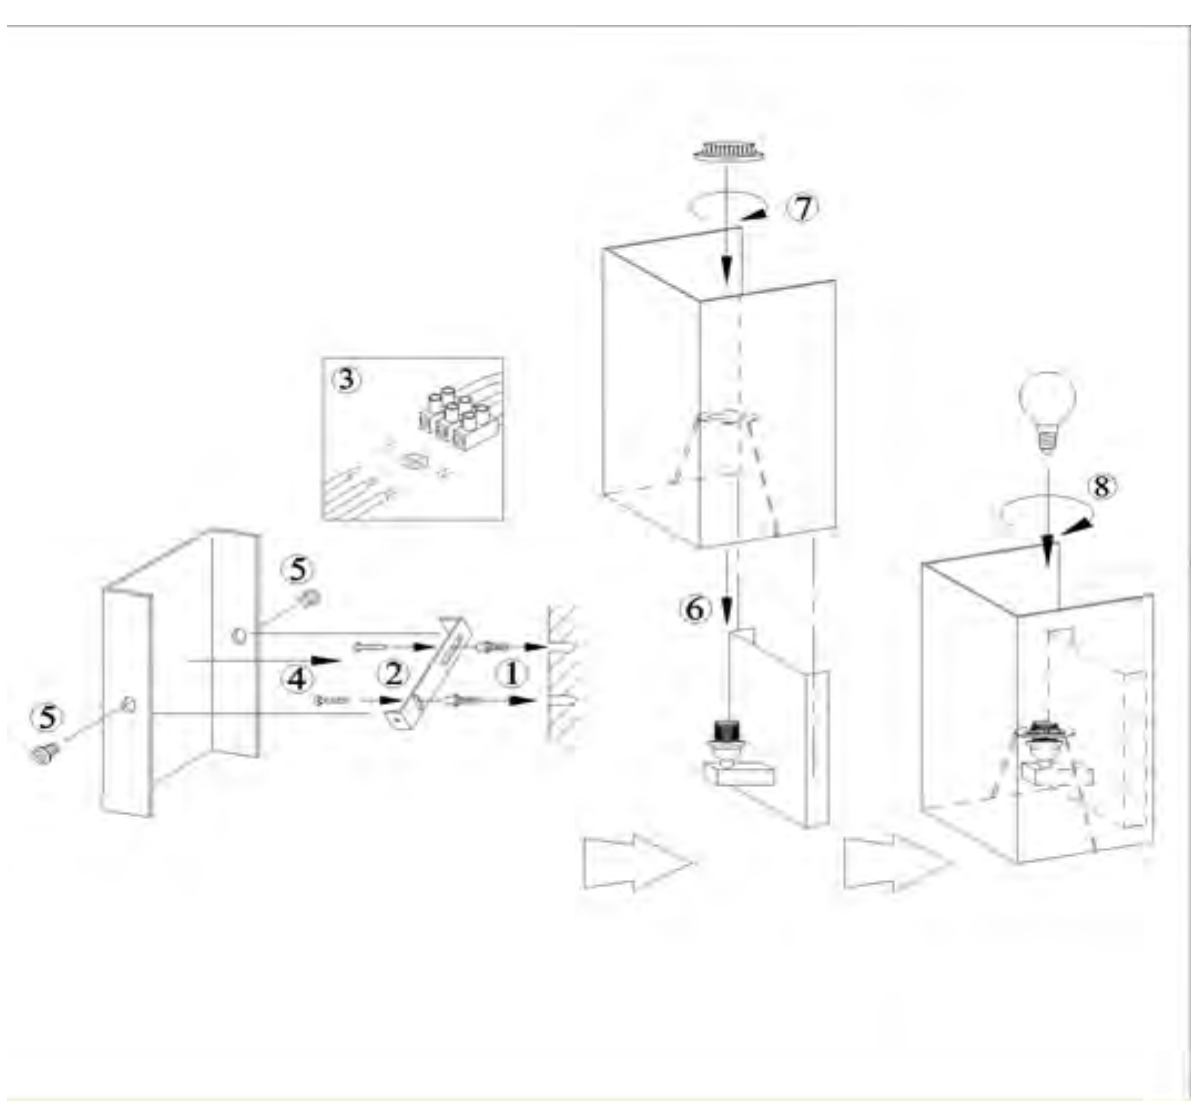

Line drawing of the item

Item number: 61254/14/30
 61254/14/31
 61254/14/36
 61254/14/41
 61254/14/43
 61254/14/57

Technical details

Materials used:	Metal+TC Fabric
Color:	Black/White/Grey/Taupe/Brown/Dark Red
Dimmable and how is fixture dimmable	
Size:	Height: 20CM
	Length: 14.5CM
	Width: 10CM
	Net weight: 0.33KG
Power requirements:	220-240V~50Hz
Bulb type and maximum wattage:	E14 Max.40W
Number of bulbs:	1x E14
IP degree:	IP20