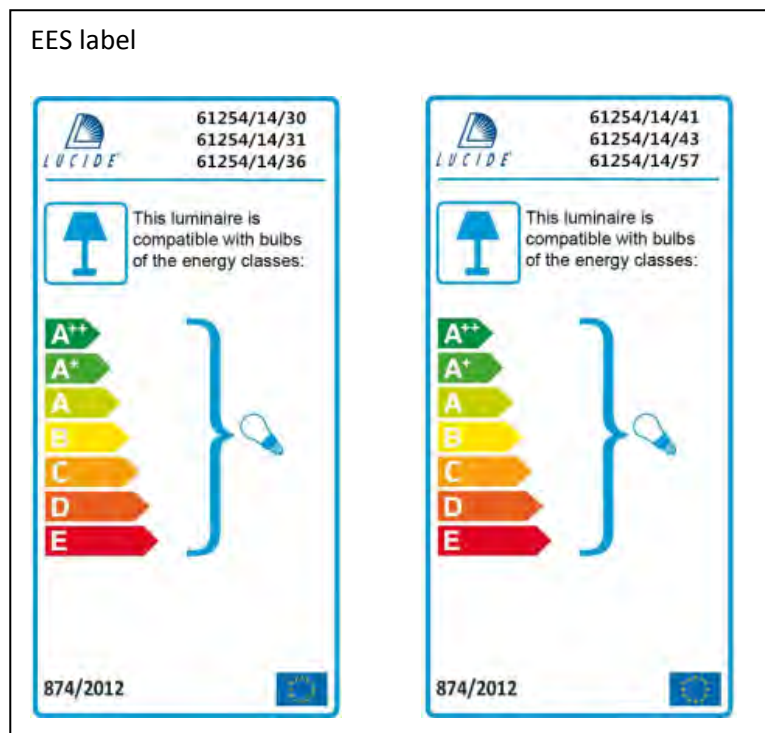

Garantiebestimmungen:

Lucide NV garantiert für einen Zeitraum von 2 Jahren ab Kaufdatum und Kauf durch den Endkunden, dass das gelieferte Produkt frei von Material- und Herstellungsfehlern ist, sofern das Produkt gemäß der Bedienungsanleitung installiert und gewartet wird.
Von der Garantie ausgenommen: 1. Gebrochene Glasteile der Fassung werden nur innerhalb von 14 Tagen ab Kauf durch den Endkunden ersetzt. 2. Normaler Verschleiß, Verfärbungen aufgrund des normalen Gebrauchs. 3. Beschädigungen aufgrund externer Ursachen wie Feuer, Wasser, unsachgemäße Nutzung/ Installation oder Wartung des Produkts.
Kunden müssen das defekte Produkt/Teil und den Originalkaufbeleg einsenden, um Garantieansprüche geltend zu machen.

Other languages of the manual and further explanations can be found on our website.