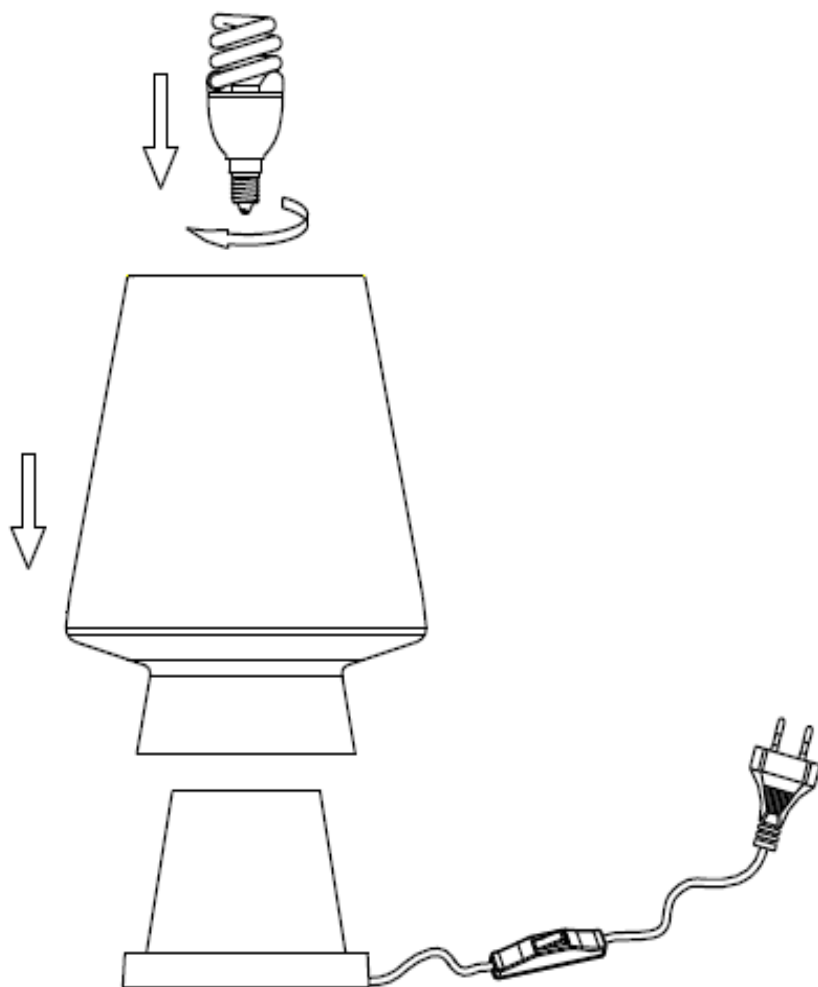

Line drawing of the item (with outline dimensions)

H 25 cm

W 19 cm

Item number: 71543/01/XX

Installation drawing (the same as it in its instruction manual)

### Technical details

materials used: Glass / wood	
color:	Transparent / nature
dimmmable and how is the fixture dimmmable:	ON / OFF
size:	Height: 25cm Length: 19cm Width: 19cm Net Weight: 1.18kgs
power requirements:	220-240V~50Hz
bulb type and maximum Wattage:	1xE14 Max. 15W
number of bulbs:	1xE14
IP degree:	IP20