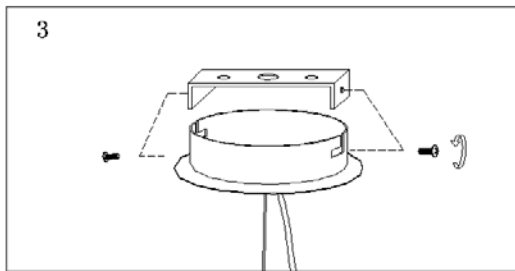

Item number: 74401/42/97

Technical details

Materials used:	Aluminum
Color:	Coffee
Dimmable and how is fixture dimmable	
Size:	Height: 1720mm
	Length: ϕ 420mm
	Width:
	Net weight: 1.8 kg
Power requirements:	220-240V~50Hz
Bulb type and maximum wattage:	G9 Max.40W
Number of bulbs:	5 pcs
IP degree:	IP20