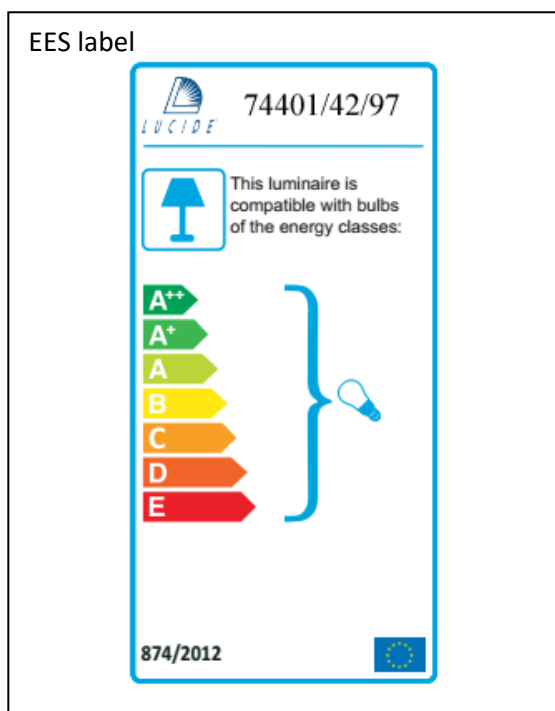

Exclusions pour la garantie : 1. Les pièces de verre cassées sur l'appareil ne seront remplacées que 14 jours à compter de l'achat par l'utilisateur final. 2. L'usure normale, la décoloration résultant d'une utilisation normale. 3. Les dégâts causés par des facteurs externes comme le feu, l'eau, une utilisation / installation ou maintenance incorrecte du produit.

Pour les réclamations de de garantie, le client doit remettre les appareils / pièces défectueuses et le ticket d'achat original.

Garantiebestimmungen:

Lucide NV garantiert für einen Zeitraum von 2 Jahren ab Kaufdatum und Kauf durch den Endkunden, dass das gelieferte Produkt frei von Material- und Herstellungsfehlern ist, sofern das Produkt gemäß der Bedienungsanleitung installiert und gewartet wird.

Von der Garantie ausgenommen: 1. Gebrochene Glasteile der Fassung werden nur innerhalb von 14 Tagen ab Kauf durch den Endkunden ersetzt. 2. Normaler Verschleiß, Verfärbungen aufgrund des normalen Gebrauchs. 3. Beschädigungen aufgrund externer Ursachen wie Feuer, Wasser, unsachgemäße Nutzung/ Installation oder Wartung des Produkts.

Kunden müssen das defekte Produkt/Teil und den Originalkaufbeleg einsenden, um Garantieansprüche geltend zu machen.

Other languages of the manual and further explanations can be found on our website.