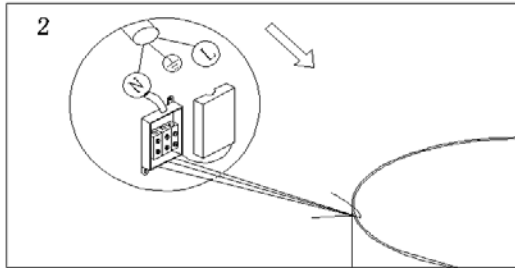

Item number: 74401/42/97

Technical details

Materials used:	Aluminum
Color:	Coffee
Dimmable and how is fixture dimmable	
Size:	Height: 1720mm
	Length: ϕ 420mm
	Width:
	Net weight: 1.8 kg
Power requirements:	220-240V~50Hz
Bulb type and maximum wattage:	G9 Max.40W
Number of bulbs:	5 pcs
IP degree:	IP20