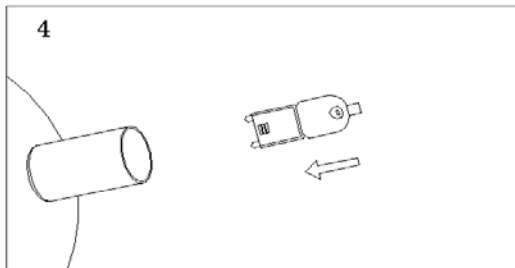

Item number: 74401/42/97

Technical details

Materials used:	Aluminum
Color:	Coffee
Dimmable and how is fixture dimmable	
Size:	Height: 1720mm
	Length: ϕ 420mm
	Width:
	Net weight: 1.8 kg
Power requirements:	220-240V~50Hz
Bulb type and maximum wattage:	G9 Max.40W
Number of bulbs:	5 pcs
IP degree:	IP20