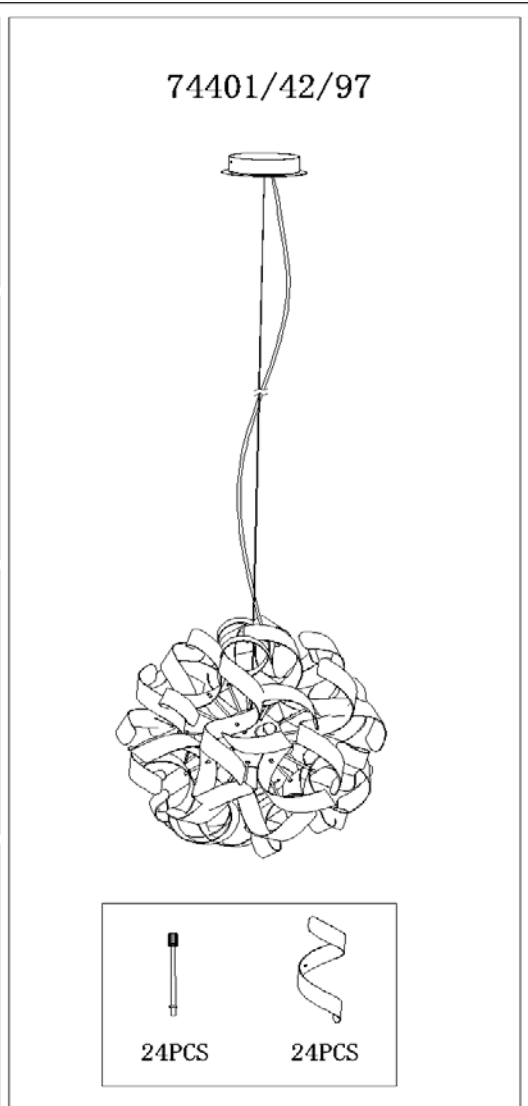

Item number: 74401/42/97

Technical details

Materials used:	Aluminum
Color:	Coffee
Dimmable and how is fixture dimmable	
Size:	Height: 1720mm
	Length: ϕ 420mm
	Width:
	Net weight: 1.8 kg
Power requirements:	220-240V~50Hz
Bulb type and maximum wattage:	G9 Max.40W
Number of bulbs:	5 pcs
IP degree:	IP20