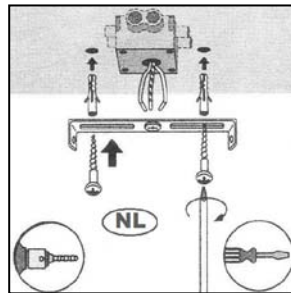

Item number: 74401/42/97

Technical details

Materials used:	Aluminum
Color:	Coffee
Dimmable and how is fixture dimmable	
Size:	Height: 1720mm
	Length: ϕ 420mm
	Width:
	Net weight: 1.8 kg
Power requirements:	220-240V~50Hz
Bulb type and maximum wattage:	G9 Max.40W
Number of bulbs:	5 pcs
IP degree:	IP20