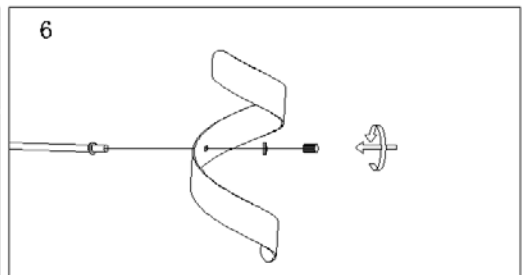

Item number: 74401/42/97

Technical details

Materials used:	Aluminum
Color:	Coffee
Dimmable and how is fixture dimmable	
Size:	Height: 1720mm
	Length: ϕ 420mm
	Width:
	Net weight: 1.8 kg
Power requirements:	220-240V~50Hz
Bulb type and maximum wattage:	G9 Max.40W
Number of bulbs:	5 pcs
IP degree:	IP20