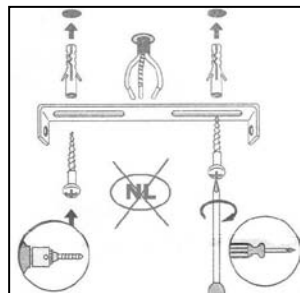

Item number: 74401/42/97

Technical details

Materials used:	Aluminum
Color:	Coffee
Dimmable and how is fixture dimmable	
Size:	Height: 1720mm
	Length: ϕ 420mm
	Width:
	Net weight: 1.8 kg
Power requirements:	220-240V~50Hz
Bulb type and maximum wattage:	G9 Max.40W
Number of bulbs:	5 pcs
IP degree:	IP20