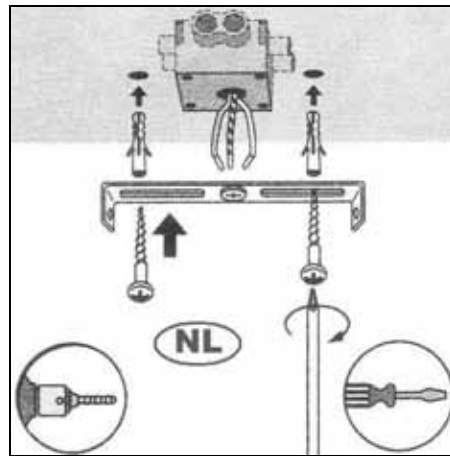

Installation drawing