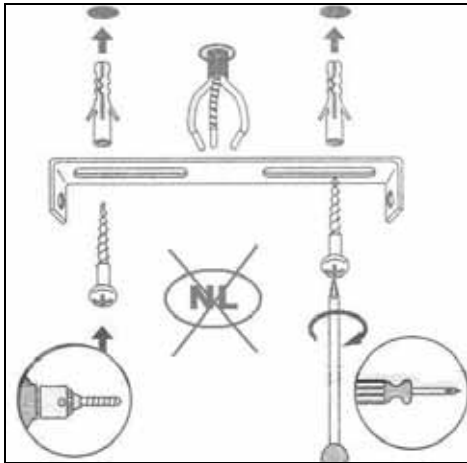

Installation drawing