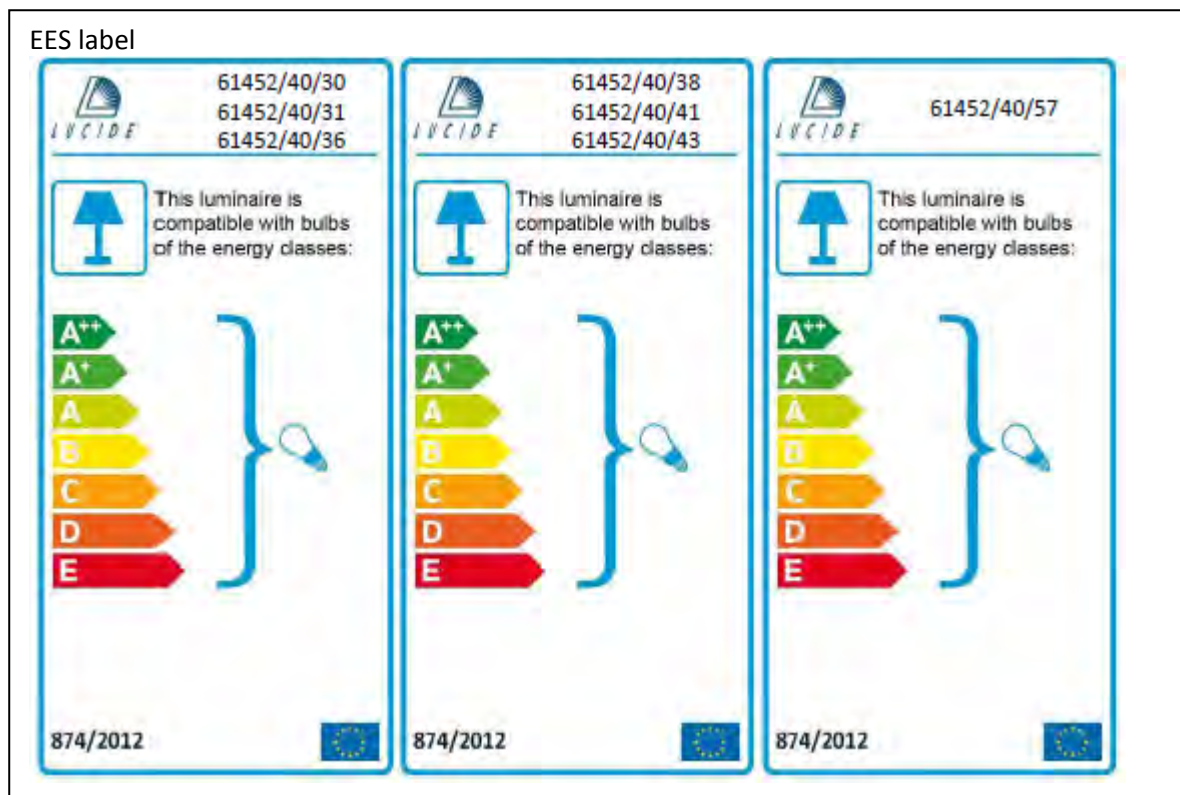

Garantiebestimmungen:

Lucide NV garantiert für einen Zeitraum von 2 Jahren ab Kaufdatum und Kauf durch den Endkunden, dass das gelieferte Produkt frei von Material- und Herstellungsfehlern ist, sofern das Produkt gemäß der Bedienungsanleitung installiert und gewartet wird.
Von der Garantie ausgenommen: 1. Gebrochene Glasteile der Fassung werden nur innerhalb von 14 Tagen ab Kauf durch den Endkunden ersetzt. 2. Normaler Verschleiß, Verfärbungen aufgrund des normalen Gebrauchs. 3. Beschädigungen aufgrund externer Ursachen wie Feuer, Wasser, unsachgemäße Nutzung/ Installation oder Wartung des Produkts.
Kunden müssen das defekte Produkt/Teil und den Originalkaufbeleg einsenden, um Garantieansprüche geltend zu machen.

Other languages of the manual and further explanations can be found on our website.