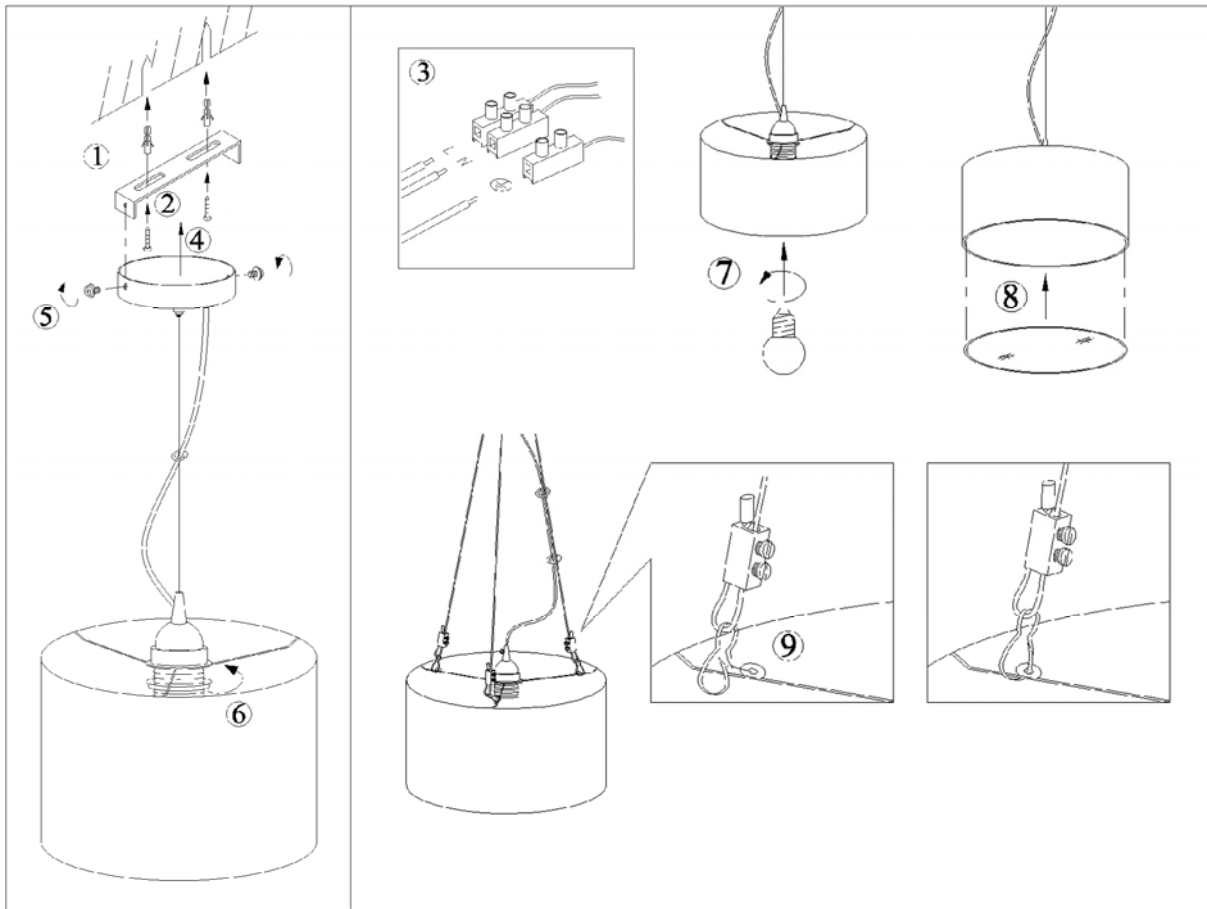

Installation drawing