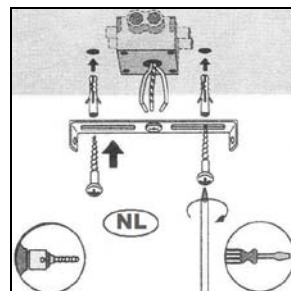

74400/40/17