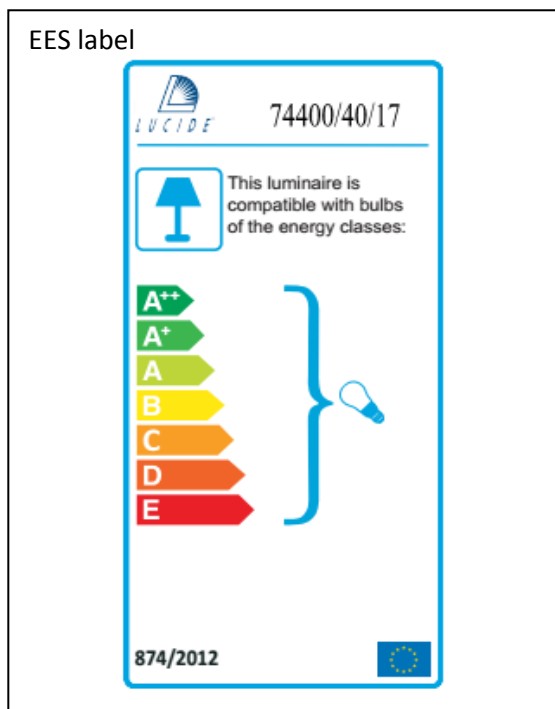

Exclusions pour la garantie : 1. Les pièces de verre cassées sur l'appareil ne seront remplacées que 14 jours à compter de l'achat par l'utilisateur final. 2. L'usure normale, la décoloration résultant d'une utilisation normale. 3. Les dégâts causés par des facteurs externes comme le feu, l'eau, une utilisation / installation ou maintenance incorrecte du produit.

Pour les réclamations de de garantie, le client doit remettre les appareils / pièces défectueuses et le ticket d'achat original.

Garantiebestimmungen:

Lucide NV garantiert für einen Zeitraum von 2 Jahren ab Kaufdatum und Kauf durch den Endkunden, dass das gelieferte Produkt frei von Material- und Herstellungsfehlern ist, sofern das Produkt gemäß der Bedienungsanleitung installiert und gewartet wird.

Von der Garantie ausgenommen: 1. Gebrochene Glasteile der Fassung werden nur innerhalb von 14 Tagen ab Kauf durch den Endkunden ersetzt. 2. Normaler Verschleiß, Verfärbungen aufgrund des normalen Gebrauchs. 3. Beschädigungen aufgrund externer Ursachen wie Feuer, Wasser, unsachgemäße Nutzung/ Installation oder Wartung des Produkts.

Kunden müssen das defekte Produkt/Teil und den Originalkaufbeleg einsenden, um Garantieansprüche geltend zu machen.

Other languages of the manual and further explanations can be found on our website.