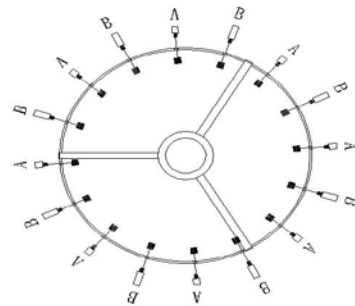

74400/40/17