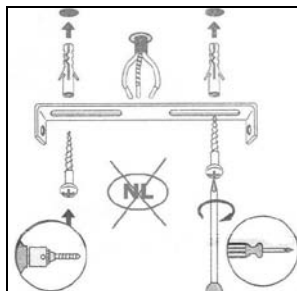

74400/40/17