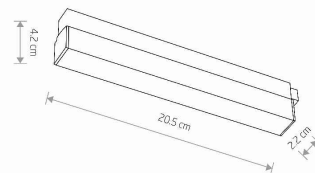

THIS PRODUCT 10143 CONTAINS A LIGHT SOURCE 10604 OF ENERGY EFFICIENCY CLASS: E

PACKAGE DIMENSIONS **24cm/3,5cm/5,5cm**
(L/W/H)

NET/GROSS WEIGHT **0,155kg/0,2kg**

LEADING/SUPPLEMENTARY COLOR **Black**

MATERIALS **Painted aluminum,Plastic**

STYLE **Industrial**

ELECTRICAL SECURITY CLASS **III**

POWER SUPPLY **DC 48V/—**

DIMENSIONS

5 9 0 3 1 3 9 1 0 1 4 3 1

Item No.	POWER	COLOR TEMP	LUMEN	BEAM ANGLE	CRI	IP	LED BRAND	DRIVER BRAND	LIFETIME	WARRANTY
10143	9W	3000K	400lm	110°	>90	IP20	OSRAM	—	30000h	—