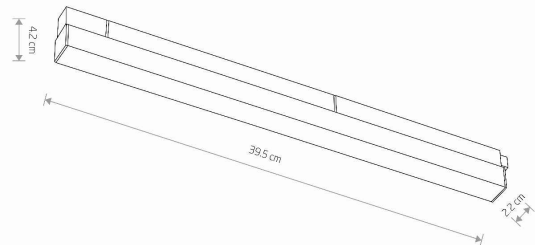

LUMINAIRE MODEL

**LVM LINE LED 15W**  
**10148**

CATALOGUE GROUP  
COUNTRY OF ORIGIN

—  
**MADE IN P.R.C.**

LIGHT SOURCE **LED**  
 LIGHT SOURCES TYPE **Integrated**  
 MAXIMUM WATTAGE **15W**  
 LAMP INCLUDES SOURCE OF LIGHT **Yes**  
 IP **IP20**  
**Interior use**  
 LIFETIME **30000h**

THIS PRODUCT 10148 CONTAINS A LIGHT SOURCE 10608 OF ENERGY EFFICIENCY CLASS: D

PACKAGE DIMENSIONS **44cm/3,5cm/5,5cm**  
(L/W/H)

NET/GROSS WEIGHT **0,26kg/0,32kg**

LEADING/SUPPLEMENTARY COLOR **Black**

MATERIALS **Painted aluminum, Plastic**

STYLE **Modern**

ELECTRICAL SECURITY CLASS **III**

POWER SUPPLY **DC 48V/—**

DIMENSIONS

5 9 0 3 1 3 9 1 0 1 4 8 6

Item No.	POWER	COLOR TEMP	LUMEN	BEAM ANGLE	CRI	IP	LED BRAND	DRIVER BRAND	LIFETIME	WARRANTY
10148	15W	3000K	700lm	110°	>90	IP20	OSRAM	—	30000h	—