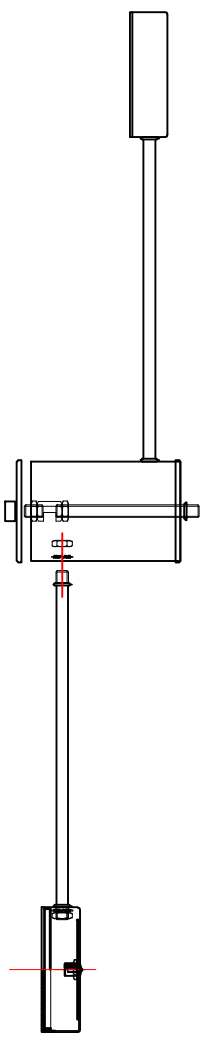

3058-8P

CEILING LAMP

Bulb

LED: 8x5W