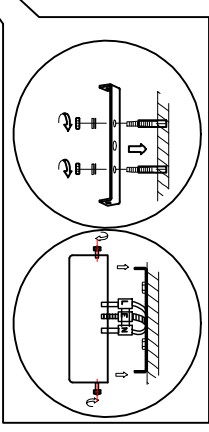

3058-8P

CEILING LAMP

Bulb

LED: 8x5W