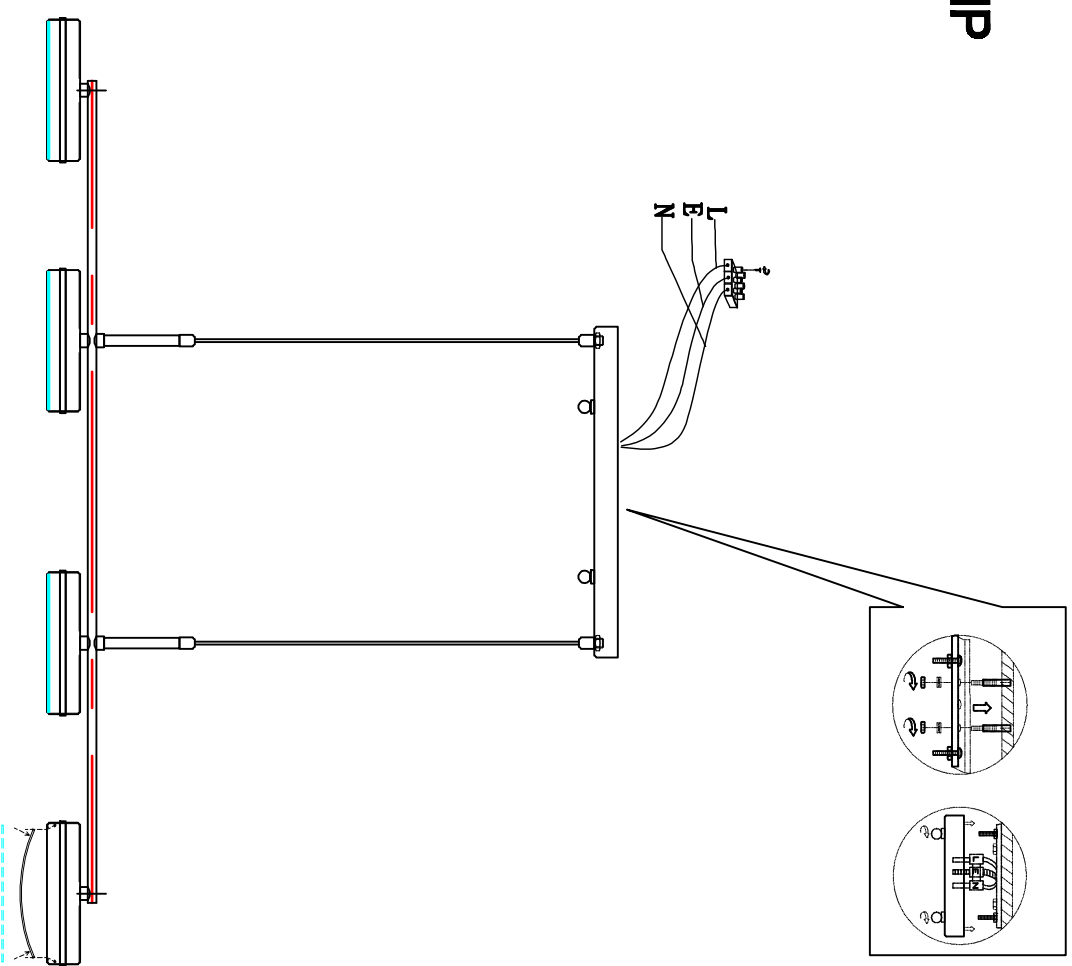

4042-4P CEILING LAMP

Bulb
LED: 4x12W