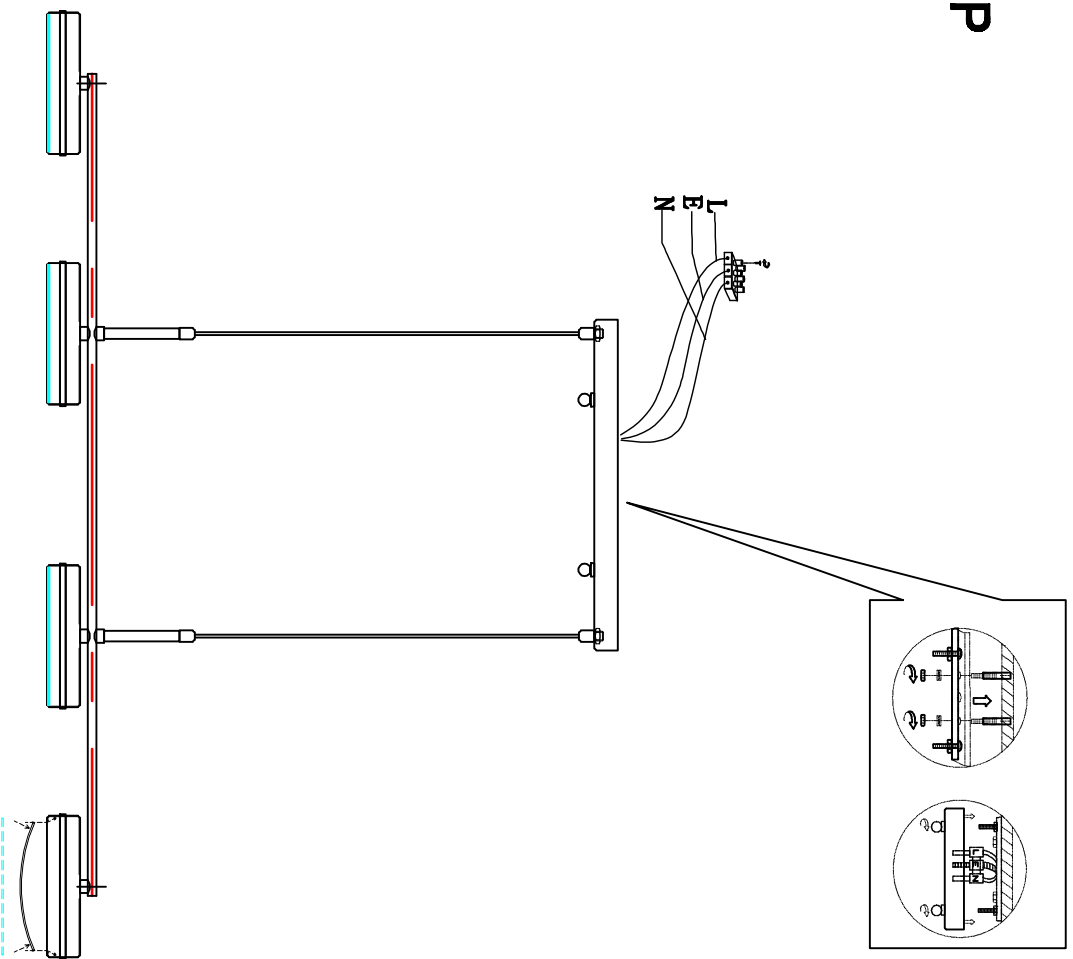

# 4043-4P CEILING LAMP

Bulb  
LED: 4x12W