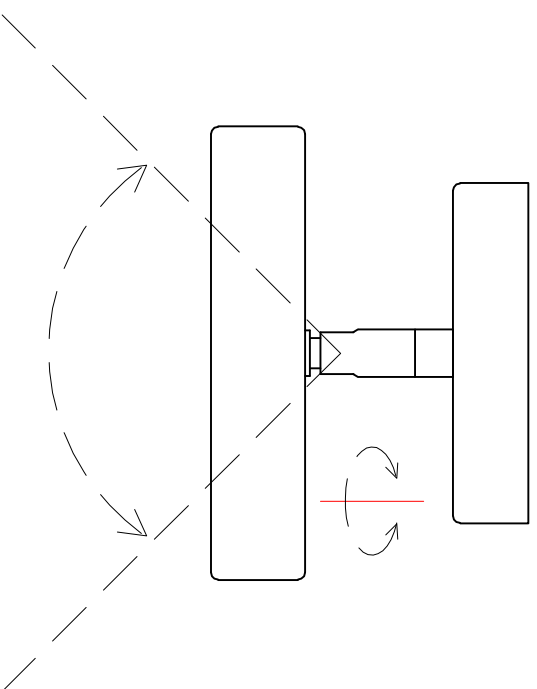

3059-1P

CEILING LAMP

Bulb

LED: 1x10W