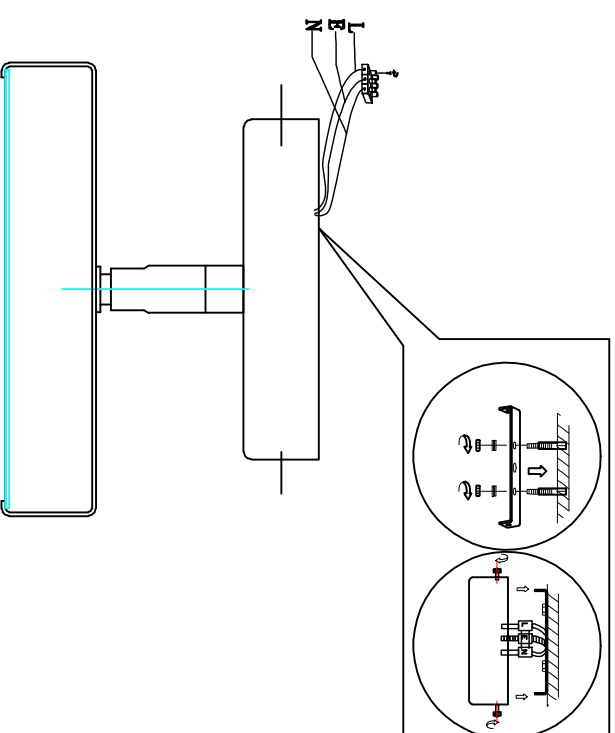

3059-1P

CEILING LAMP

Bulb

LED: 1x10W