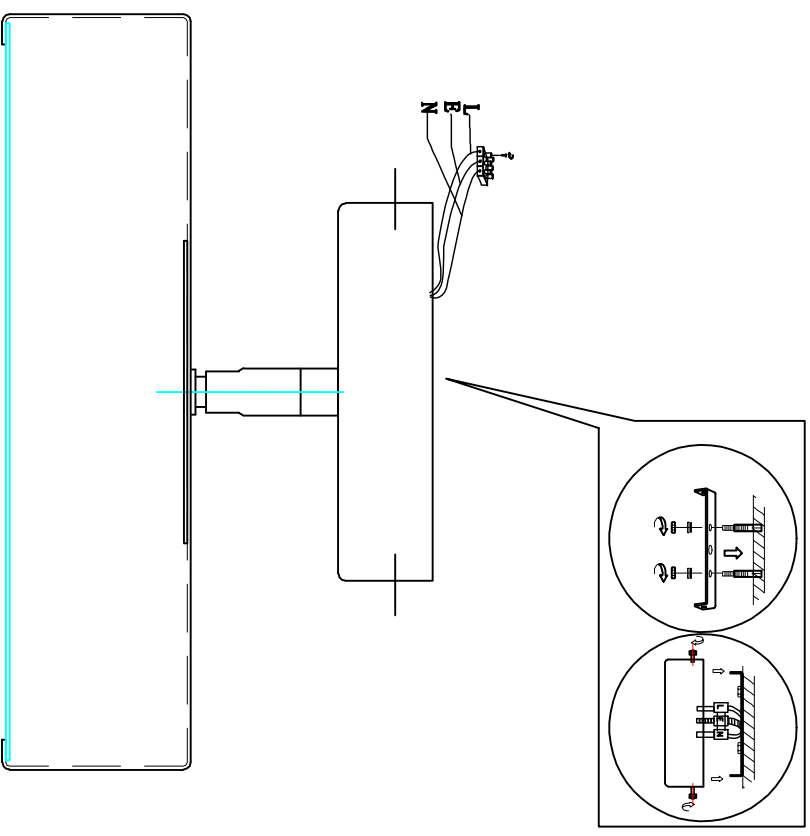

3060-2P

CEILING LAMP

Bulb

LED: 1x18W