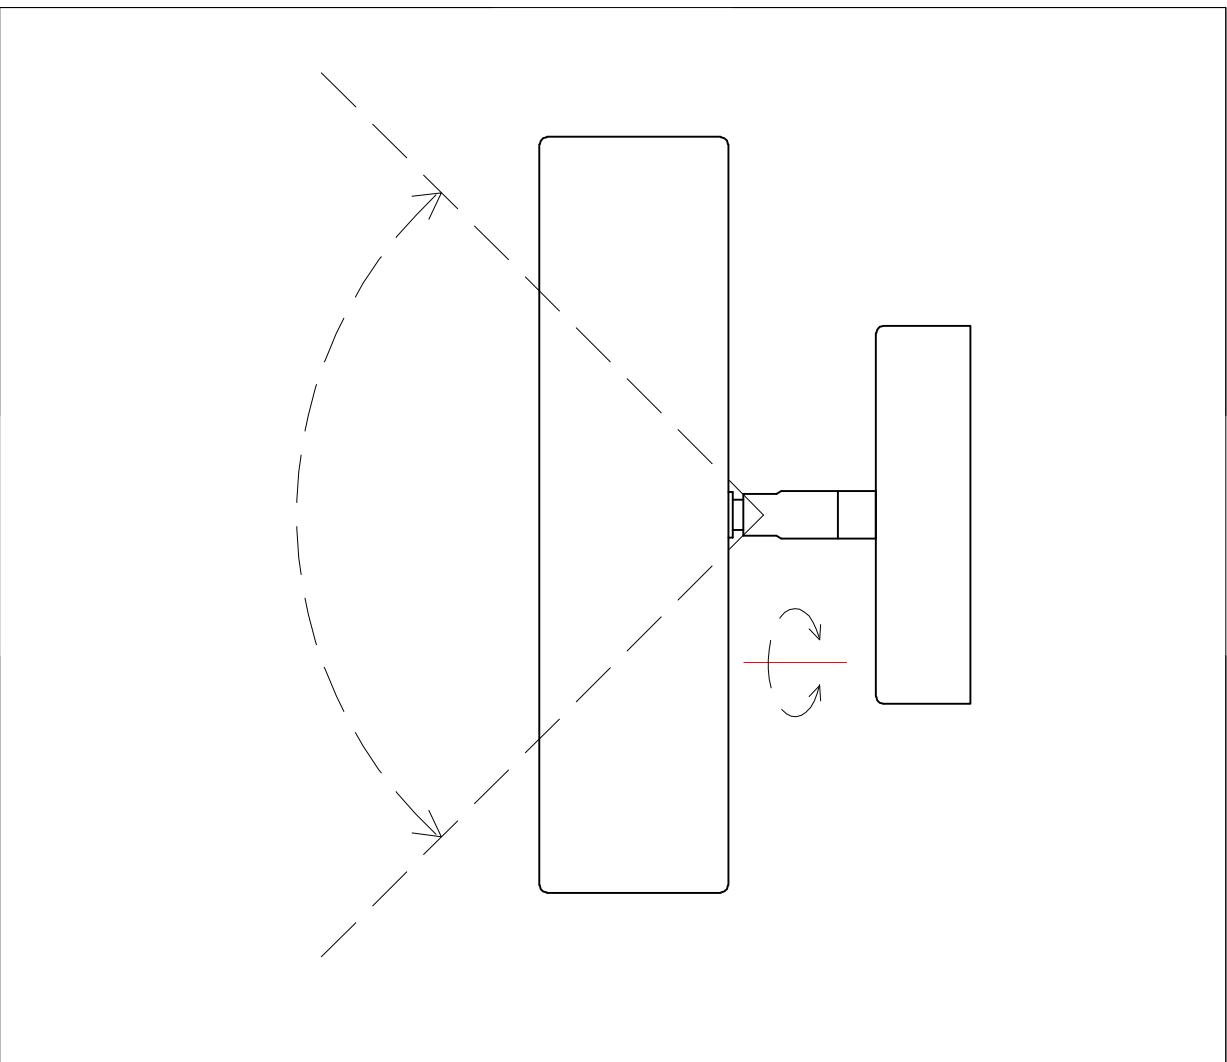

3060-2P

CEILING LAMP

Bulb

LED: 1x18W