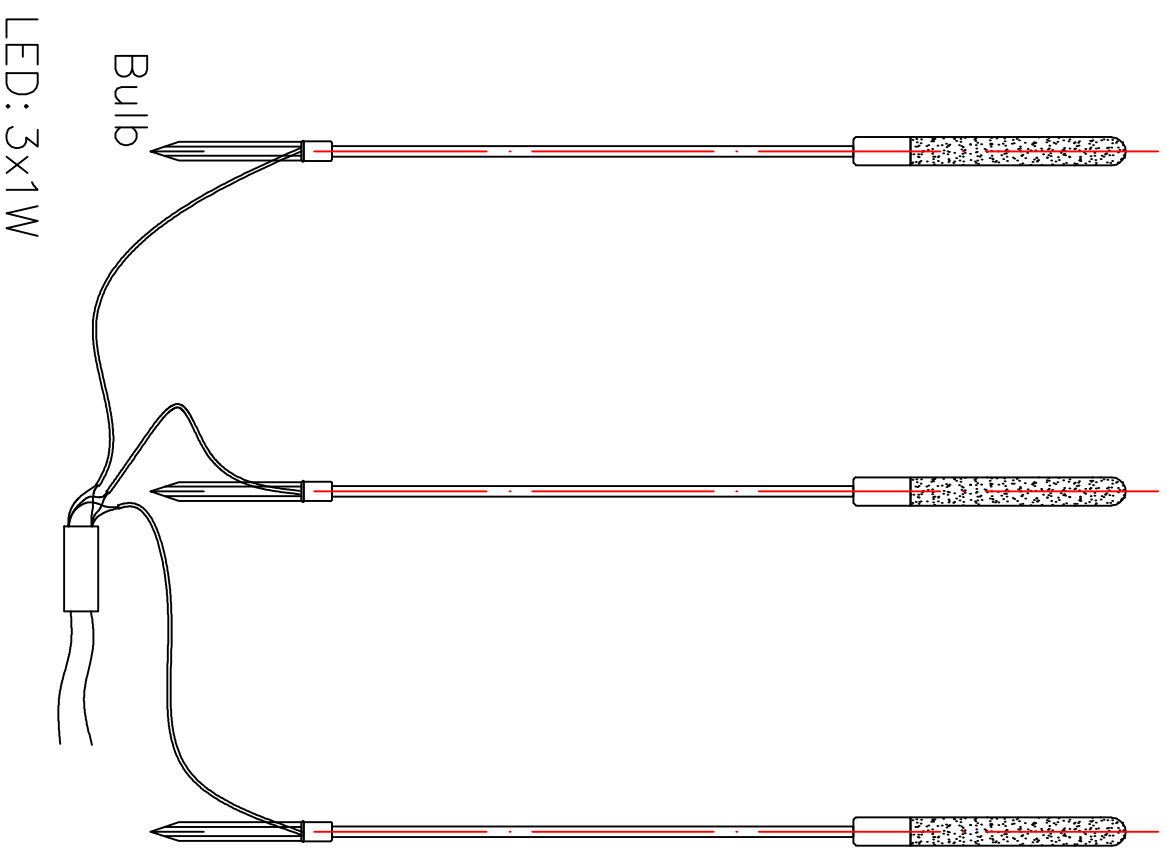

4048-3T OUTDOOR LAMP

Bulb

LED: 3x1W