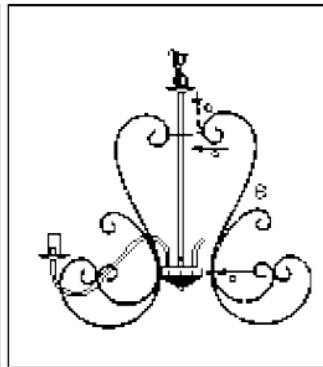

Line drawing of the item (with outline dimensions)

Item number:78307/08/97

Installation drawing (the same as it in its instruction manual)

PARTS LIST Qty		
A		1
B		8
C		8
D		24

Step 1

Step 2

Step 3

Step 4

Step 5

Step 6

Technical details

materials used:	Metal and glass
color:	painted rusty w/gold+clear glass droplets
dimnable and how is the fixture dimmable:	
size:	Height: 140cm Length: 73cm Width: 73cm Net Weight: 4.0kgs
power requirements:	220-240V-50Hz
bulb type and maximum Wattage:	E14 ESL MAX.9W
number of bulbs:	8XE14
IP degree:	IP20