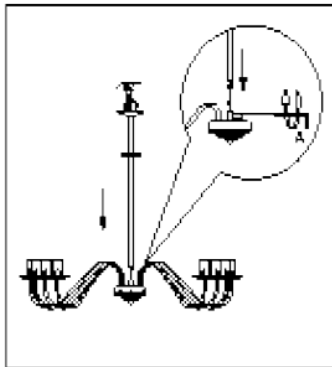

Line drawing of the item (with outline dimensions)

Item number:78307/08/97

Installation drawing (the same as it in its instruction manual)

PARTS LIST Qty		
A		1
B		8
C		8
D		24

Step 1

Step 2

Step 3

Step 4

Step 5

Step 6

Technical details

materials used:	Metal and glass
color:	painted rusty w/gold+clear glass droplets
dimnable and how is the fixture dimmable:	
size:	Height: 140cm Length: 73cm Width: 73cm Net Weight: 4.0kgs
power requirements:	220-240V-50Hz
bulb type and maximum Wattage:	E14 ESL MAX.9W
number of bulbs:	8XE14
IP degree:	IP20