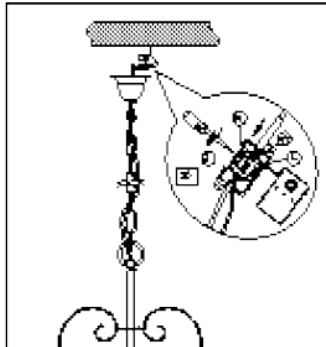

Line drawing of the item (with outline dimensions)

Item number:78307/08/97

Installation drawing (the same as it in its instruction manual)

PARTS LIST Qty		
A		1
B		8
C		8
D		24

Step 1

Step 2

Step 3

Step 4

Step 5

Step 6

Technical details

materials used:	Metal and glass
color:	painted rusty w/gold+clear glass droplets
dimnable and how is the fixture dimmable:	
size:	Height: 140cm Length: 73cm Width: 73cm Net Weight: 4.0kgs
power requirements:	220-240V-50Hz
bulb type and maximum Wattage:	E14 ESL MAX.9W
number of bulbs:	8XE14
IP degree:	IP20