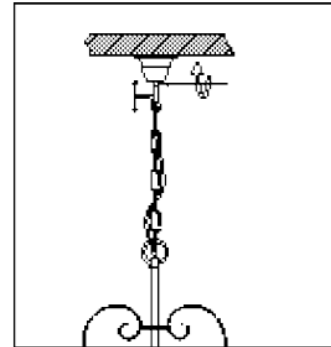

Line drawing of the item (with outline dimensions)

Item number:78307/08/97

Installation drawing (the same as it in its instruction manual)

PARTS LIST Qty		
A		1
B		8
C		8
D		24

Step 1

Step 2

Step 3

Step 4

Step 5

Step 6

Technical details

materials used:	Metal and glass
color:	painted rusty w/gold+clear glass droplets
dimnable and how is the fixture dimmable:	
size:	Height: 140cm Length: 73cm Width: 73cm Net Weight: 4.0kgs
power requirements:	220-240V-50Hz
bulb type and maximum Wattage:	E14 ESL MAX.9W
number of bulbs:	8XE14
IP degree:	IP20