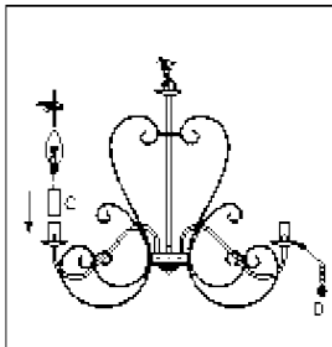

Line drawing of the item (with outline dimensions)

Item number:78307/08/97

Installation drawing (the same as it in its instruction manual)

PARTS LIST Qty		
A		1
B		8
C		8
D		24

Step 1

Step 2

Step 3

Step 4

Step 5

Step 6

Technical details

materials used:	Metal and glass
color:	painted rusty w/gold+clear glass droplets
dimnable and how is the fixture dimmable:	
size:	Height: 140cm Length: 73cm Width: 73cm Net Weight: 4.0kgs
power requirements:	220-240V-50Hz
bulb type and maximum Wattage:	E14 ESL MAX.9W
number of bulbs:	8XE14
IP degree:	IP20