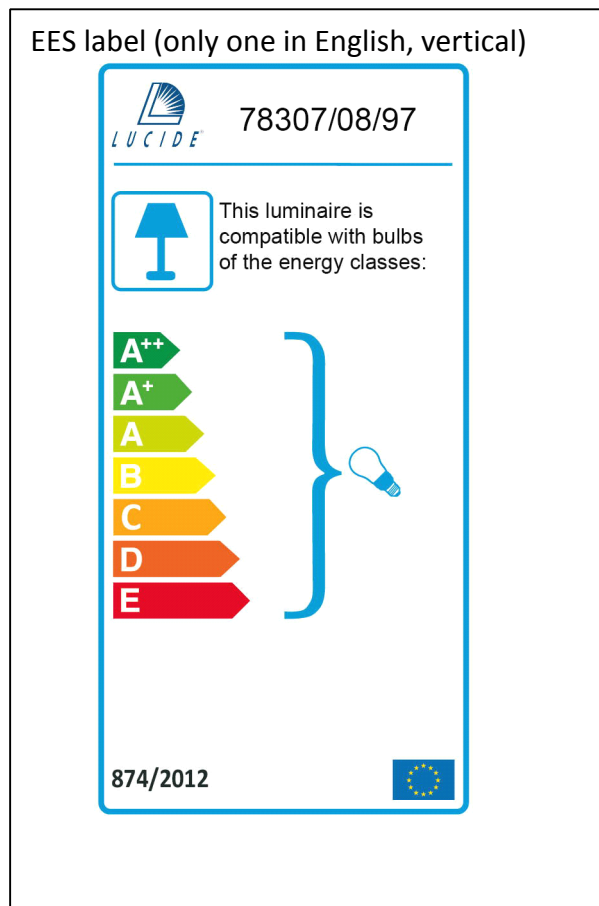

Line drawing of the item (with outline dimensions)

Item number:78307/08/97

Installation drawing (the same as it in its instruction manual)

PARTS LIST Qty		
A		1
B		8
C		8
D		24

Step 1

Step 2

Step 3

Step 4

Step 5

Step 6

Technical details

materials used:	Metal and glass
color:	painted rusty w/gold+clear glass droplets
dimnable and how is the fixture dimmable:	
size:	Height: 140cm Length: 73cm Width: 73cm Net Weight: 4.0kgs
power requirements:	220-240V-50Hz
bulb type and maximum Wattage:	E14 ESL MAX.9W
number of bulbs:	8XE14
IP degree:	IP20