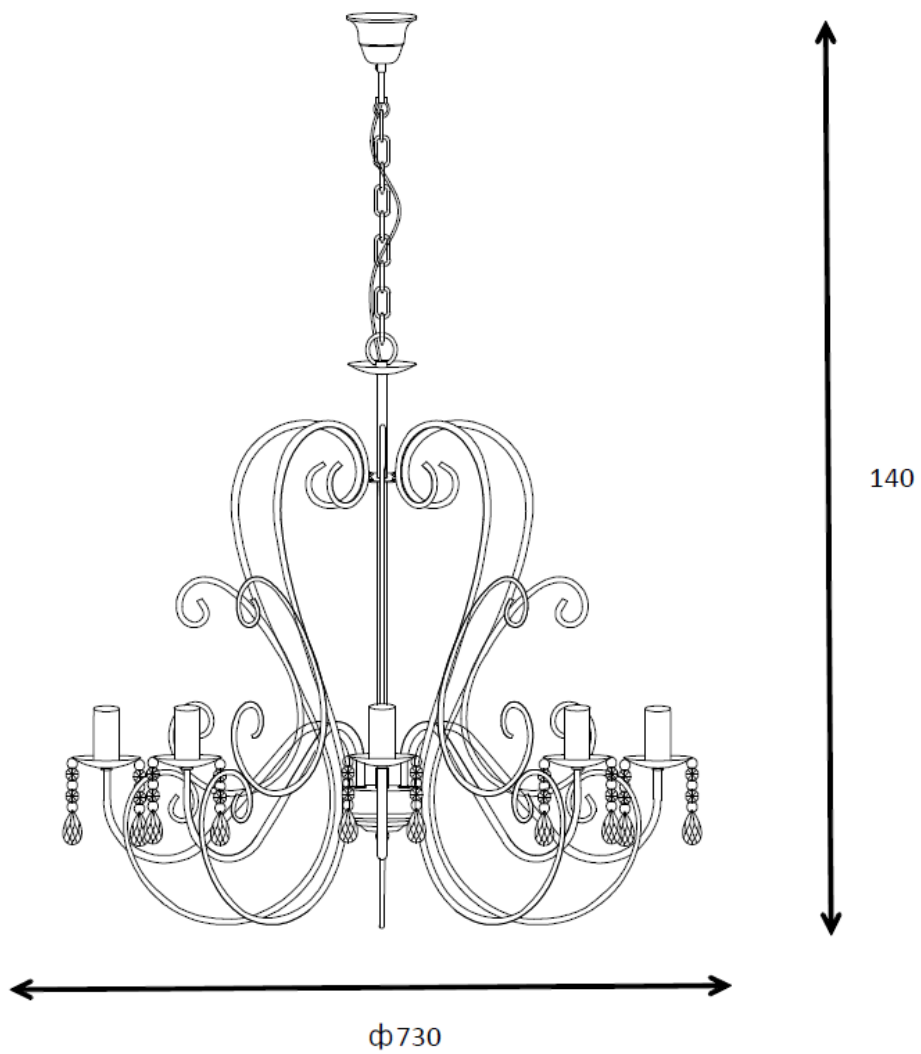

Line drawing of the item (with outline dimensions)

Item number:78307/08/97

Installation drawing (the same as it in its instruction manual)

PARTS LIST Qty		
A		1
B		8
C		8
D		24

Step 1

Step 2

Step 3

Step 4

Step 5

Step 6

Technical details

materials used:	Metal and glass
color:	painted rusty w/gold+clear glass droplets
dimnable and how is the fixture dimmable:	
size:	Height: 140cm Length: 73cm Width: 73cm Net Weight: 4.0kgs
power requirements:	220-240V-50Hz
bulb type and maximum Wattage:	E14 ESL MAX.9W
number of bulbs:	8XE14
IP degree:	IP20