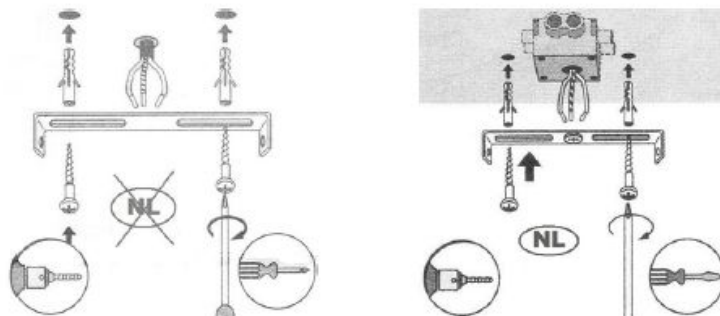

Line drawing of the item (with outline dimensions)

Item number: 76362/01/72

Installation drawing (the same as it in its instruction manual)

Technical details

materials used:	ALUM.
color:	Wooden dark color
dimmable and how is the fixture dimmable:	
size:	Height: 1200MM
	Length:
	Width: D240MM
	Net Weight: 0.7 KGS
power requirements:	220-240V~50Hz
bulb type and maximum Wattage:	E27 Max.60W
number of bulbs:	1xE27
IP degree:	IP20