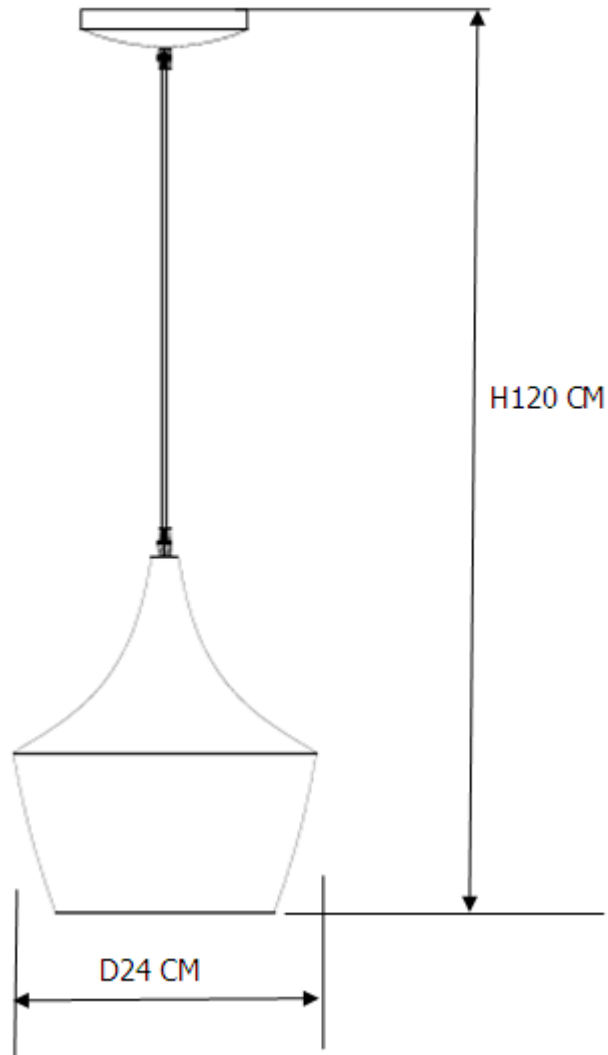

Line drawing of the item (with outline dimensions)

Item number: 76362/01/72

Installation drawing (the same as it in its instruction manual)

Technical details

materials used:	ALUM.
color:	Wooden dark color
dimmable and how is the fixture dimmable:	
size:	Height: 1200MM
	Length:
	Width: D240MM
	Net Weight: 0.7 KGS
power requirements:	220-240V~50Hz
bulb type and maximum Wattage:	E27 Max.60W
number of bulbs:	1xE27
IP degree:	IP20