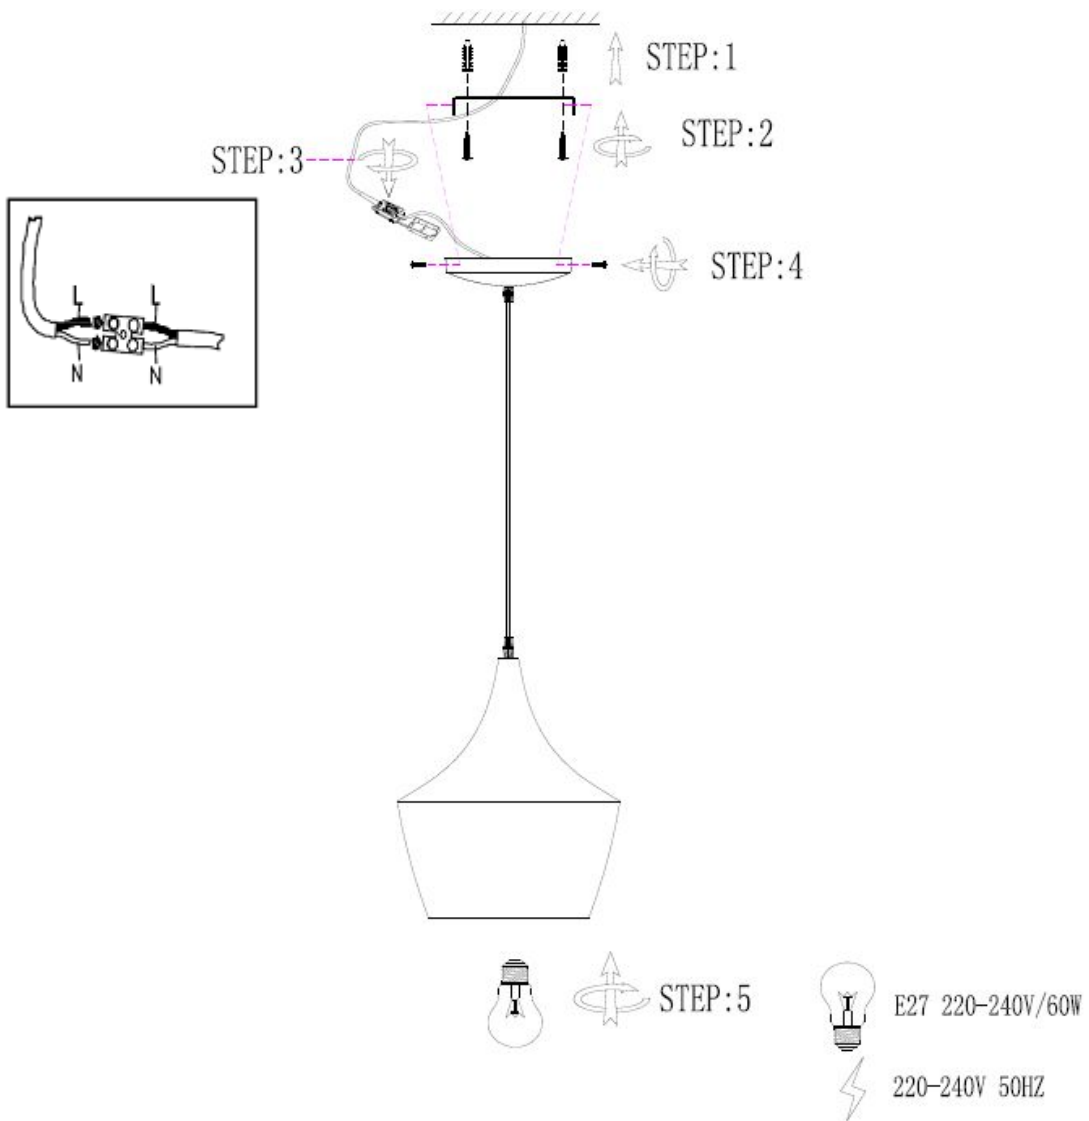

Line drawing of the item (with outline dimensions)

Item number: 76362/01/72

Installation drawing (the same as it in its instruction manual)

Technical details

materials used:	ALUM.
color:	Wooden dark color
dimmable and how is the fixture dimmable:	
size:	Height: 1200MM
	Length:
	Width: D240MM
	Net Weight: 0.7 KGS
power requirements:	220-240V~50Hz
bulb type and maximum Wattage:	E27 Max.60W
number of bulbs:	1xE27
IP degree:	IP20