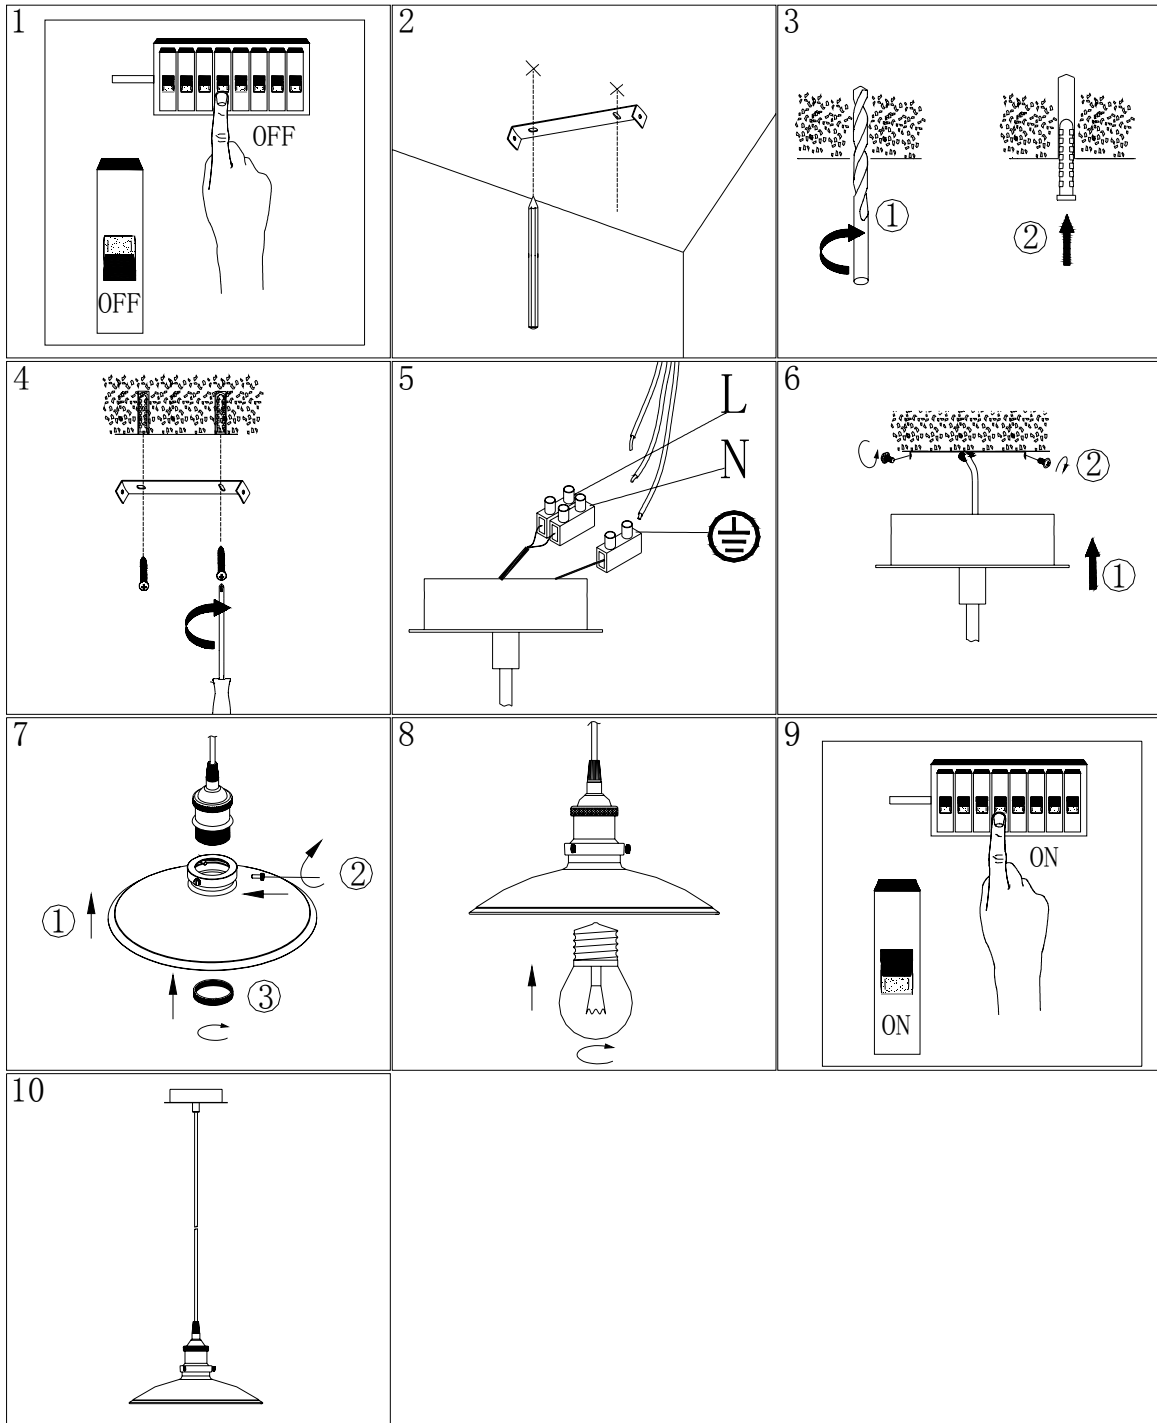

Line drawing of the item (with outline dimensions)

Item number: 78310/32/17

Installation drawing (the same as it in its instruction manual)

Technical details

materials used:	Metal
color:	matt black+red antique copper
dimmable and how is the fixture dimmable:	
size:	Height: 120cm Length: 32cm Width: 32cm Net Weight: 0.6Kg
power requirements:	220-240VAC 50Hz
bulb type and maximum Wattage:	E27 Max.60W
number of bulbs:	1xE27
IP degree:	IP20