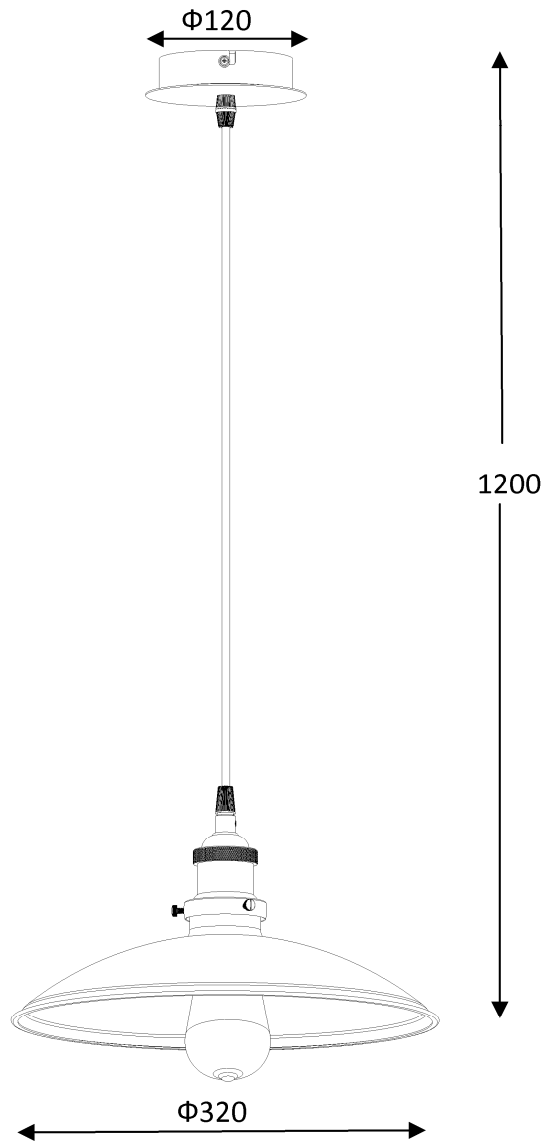

Line drawing of the item (with outline dimensions)

Item number: 78310/32/17

Installation drawing (the same as it in its instruction manual)

Technical details

materials used:	Metal
color:	matt black+red antique copper
dimmable and how is the fixture dimmable:	
size:	Height: 120cm Length: 32cm Width: 32cm Net Weight: 0.6Kg
power requirements:	220-240VAC 50Hz
bulb type and maximum Wattage:	E27 Max.60W
number of bulbs:	1xE27
IP degree:	IP20