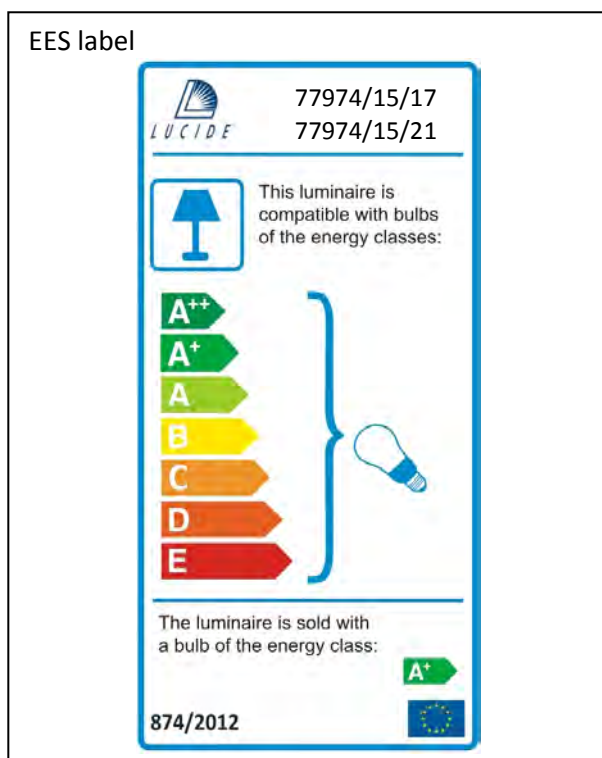

Garantiebestimmungen:

Lucide NV garantiert für einen Zeitraum von 2 Jahren ab Kaufdatum und Kauf durch den Endkunden, dass das gelieferte Produkt frei von Material- und Herstellungsfehlern ist, sofern das Produkt gemäß der Bedienungsanleitung installiert und gewartet wird.
Von der Garantie ausgenommen: 1. Gebrochene Glasteile der Fassung werden nur innerhalb von 14 Tagen ab Kauf durch den Endkunden ersetzt. 2. Normaler Verschleiß, Verfärbungen aufgrund des normalen Gebrauchs. 3. Beschädigungen aufgrund externer Ursachen wie Feuer, Wasser, unsachgemäße Nutzung/ Installation oder Wartung des Produkts.
Kunden müssen das defekte Produkt/Teil und den Originalkaufbeleg einsenden, um Garantieansprüche geltend zu machen.

Other languages of the manual and further explanations can be found on our website.