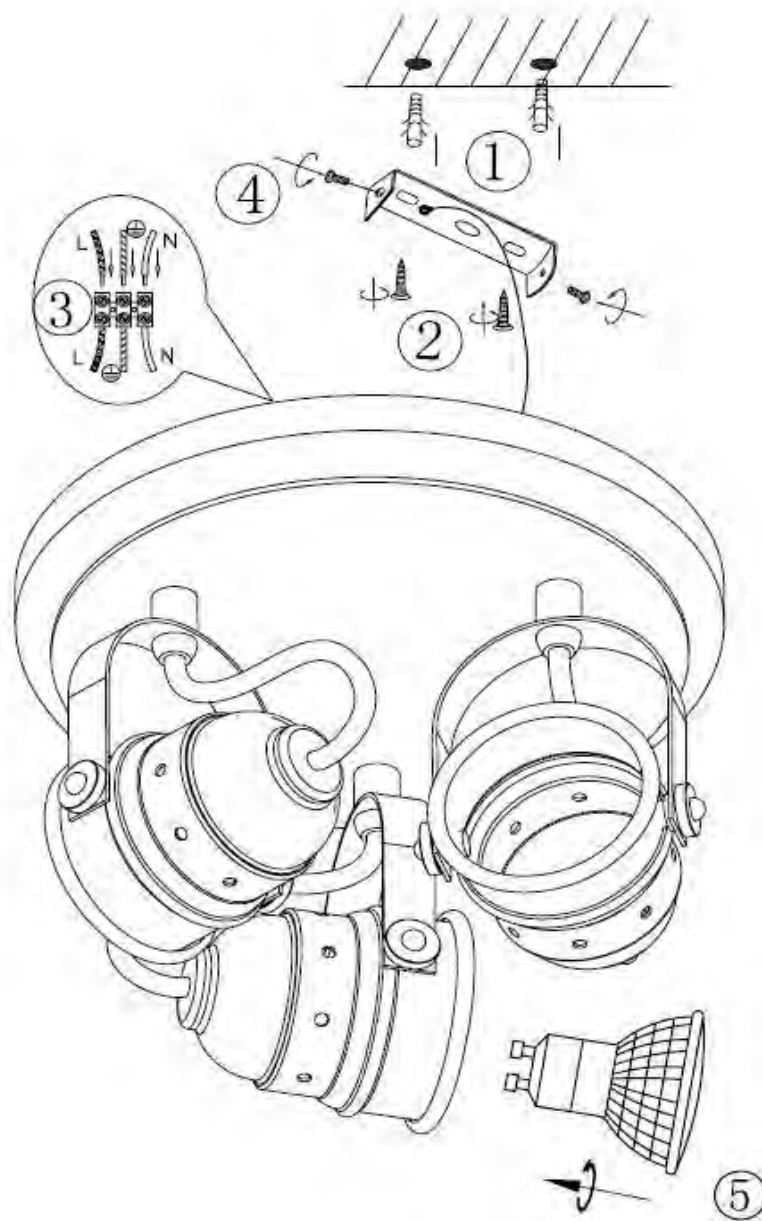

Item number: 77974/15/17, 77974/15/21

Technical details

Materials used:	Metal
Color:	Red copper / Antique white
Dimmable and how is fixture dimmable	No
Size:	Height: 16CM
	Length: 25CM
	Width: 25CM
	Net weight: 0.90 KGS
Power requirements:	220-240V~50Hz
Bulb type and maximum wattage:	LED GU10 Max. 5W
Number of bulbs:	3x LED GU10
IP degree:	IP 20