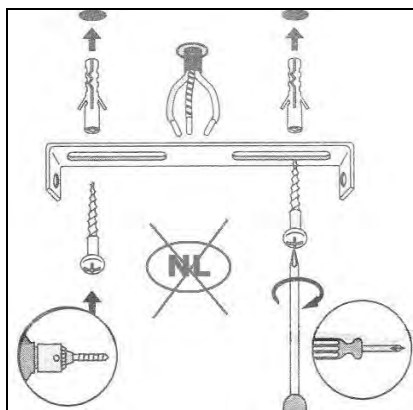

Item number: 77974/15/17, 77974/15/21

Technical details

Materials used:	Metal
Color:	Red copper / Antique white
Dimmable and how is fixture dimmable	No
Size:	Height: 16CM
	Length: 25CM
	Width: 25CM
	Net weight: 0.90 KGS
Power requirements:	220-240V~50Hz
Bulb type and maximum wattage:	LED GU10 Max. 5W
Number of bulbs:	3x LED GU10
IP degree:	IP 20