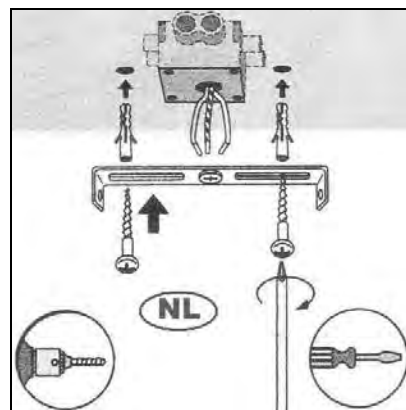

Item number: 77974/15/17, 77974/15/21

Technical details

Materials used:	Metal
Color:	Red copper / Antique white
Dimmable and how is fixture dimmable	No
Size:	Height: 16CM
	Length: 25CM
	Width: 25CM
	Net weight: 0.90 KGS
Power requirements:	220-240V~50Hz
Bulb type and maximum wattage:	LED GU10 Max. 5W
Number of bulbs:	3x LED GU10
IP degree:	IP 20