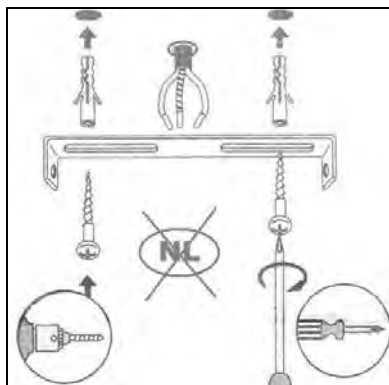

Item number: 77974/20/17, 77974/20/21

Technical details

Materials used:	Metal
Color:	Red copper / Antique white
Dimmable and how is fixture dimmable	No
Size:	Height: 18CM
	Length: 74.5CM
	Width: 9CM
	Net weight: 1.20KGS
Power requirements:	220-240V~50Hz
Bulb type and maximum wattage:	LED GU10 Max. 5W
Number of bulbs:	4x LED GU10
IP degree:	IP 20