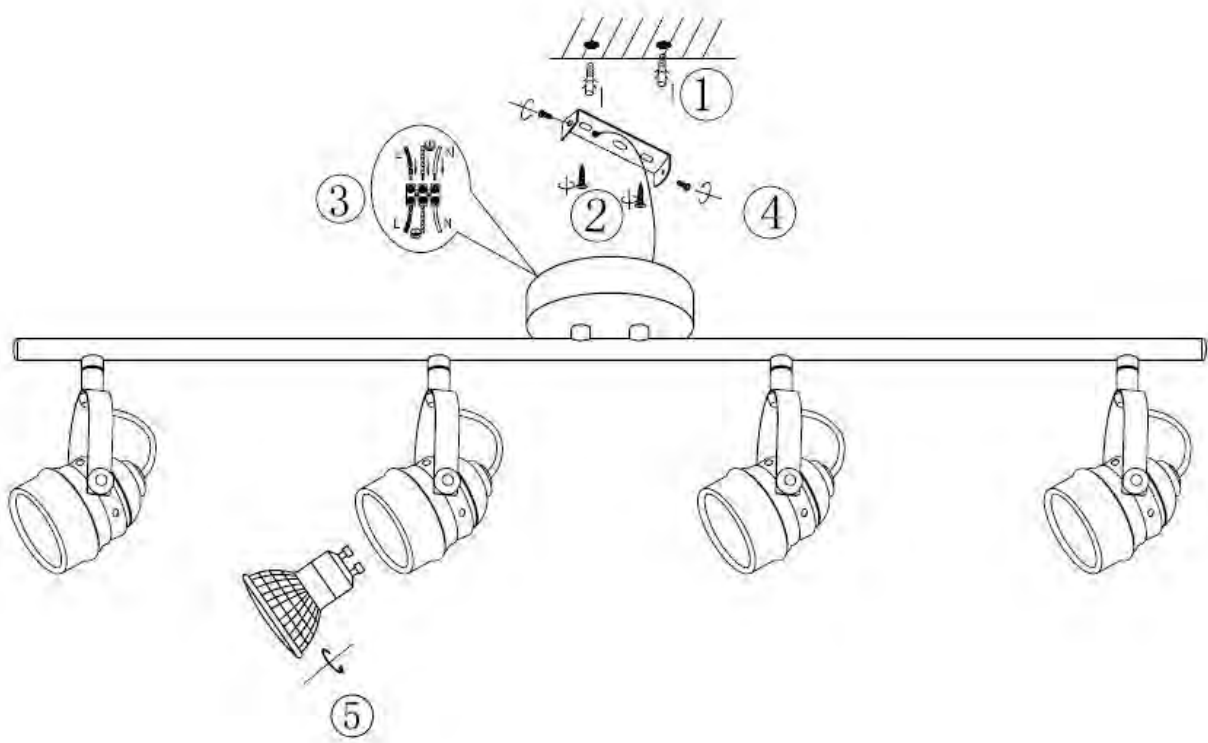

Item number: 77974/20/17, 77974/20/21

Technical details

Materials used:	Metal
Color:	Red copper / Antique white
Dimmable and how is fixture dimmable	No
Size:	Height: 18CM
	Length: 74.5CM
	Width: 9CM
	Net weight: 1.20KGS
Power requirements:	220-240V~50Hz
Bulb type and maximum wattage:	LED GU10 Max. 5W
Number of bulbs:	4x LED GU10
IP degree:	IP 20