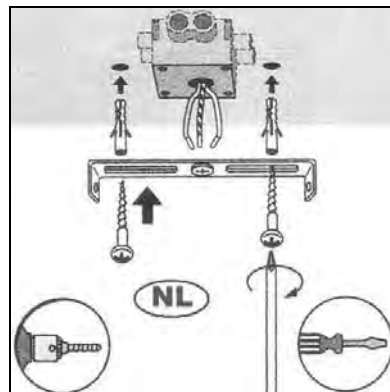

Item number: 77974/20/17, 77974/20/21

Technical details

Materials used:	Metal
Color:	Red copper / Antique white
Dimmable and how is fixture dimmable	No
Size:	Height: 18CM
	Length: 74.5CM
	Width: 9CM
	Net weight: 1.20KGS
Power requirements:	220-240V~50Hz
Bulb type and maximum wattage:	LED GU10 Max. 5W
Number of bulbs:	4x LED GU10
IP degree:	IP 20