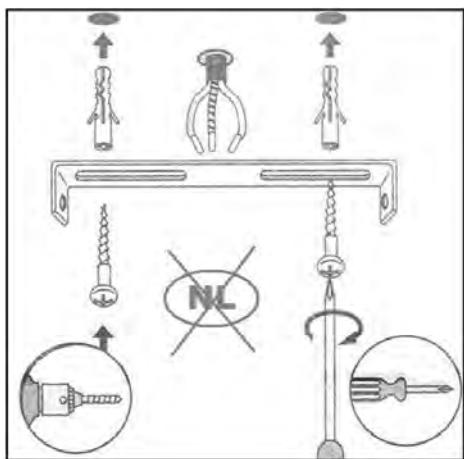

Item number: 79177/06/01

Technical details

Materials used:	metal
Color:	gold
Dimmable and how is fixture dimmable	No
Size:	Height: 5.2cm
	Length: 21.5cm
	Width: 21.5cm
	Net weight: 0.55KG
Power requirements:	220-240V~50Hz
Bulb type and maximum wattage:	SMD LED 6W,in total
Number of bulbs:	12PCS SMD LED
IP degree:	IP20