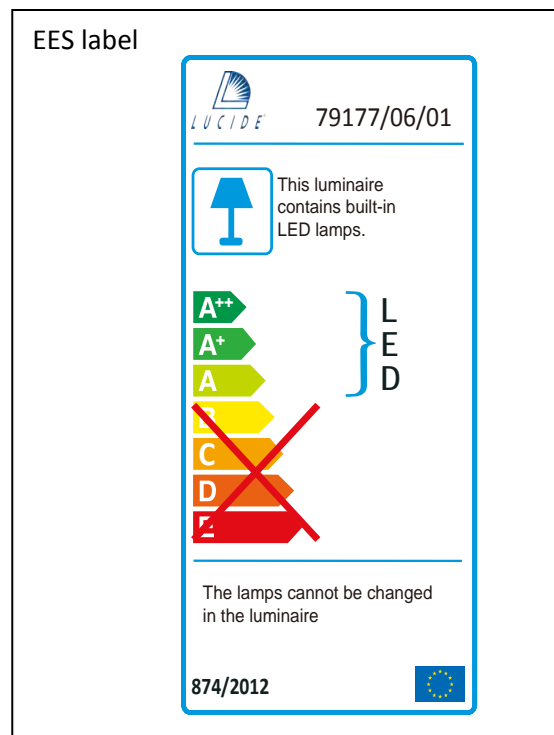

Garantiebestimmungen:

Lucide NV garantiert für einen Zeitraum von 2 Jahren ab Kaufdatum und Kauf durch den Endkunden, dass das gelieferte Produkt frei von Material- und Herstellungsfehlern ist, sofern das Produkt gemäß der Bedienungsanleitung installiert und gewartet wird.
Von der Garantie ausgenommen: 1. Gebrochene Glasteile der Fassung werden nur innerhalb von 14 Tagen ab Kauf durch den Endkunden ersetzt. 2. Normaler Verschleiß, Verfärbungen aufgrund des normalen Gebrauchs. 3. Beschädigungen aufgrund externer Ursachen wie Feuer, Wasser, unsachgemäße Nutzung/ Installation oder Wartung des Produkts.
Kunden müssen das defekte Produkt/Teil und den Originalkaufbeleg einsenden, um Garantieansprüche geltend zu machen.

Other languages of the manual and further explanations can be found on our website.