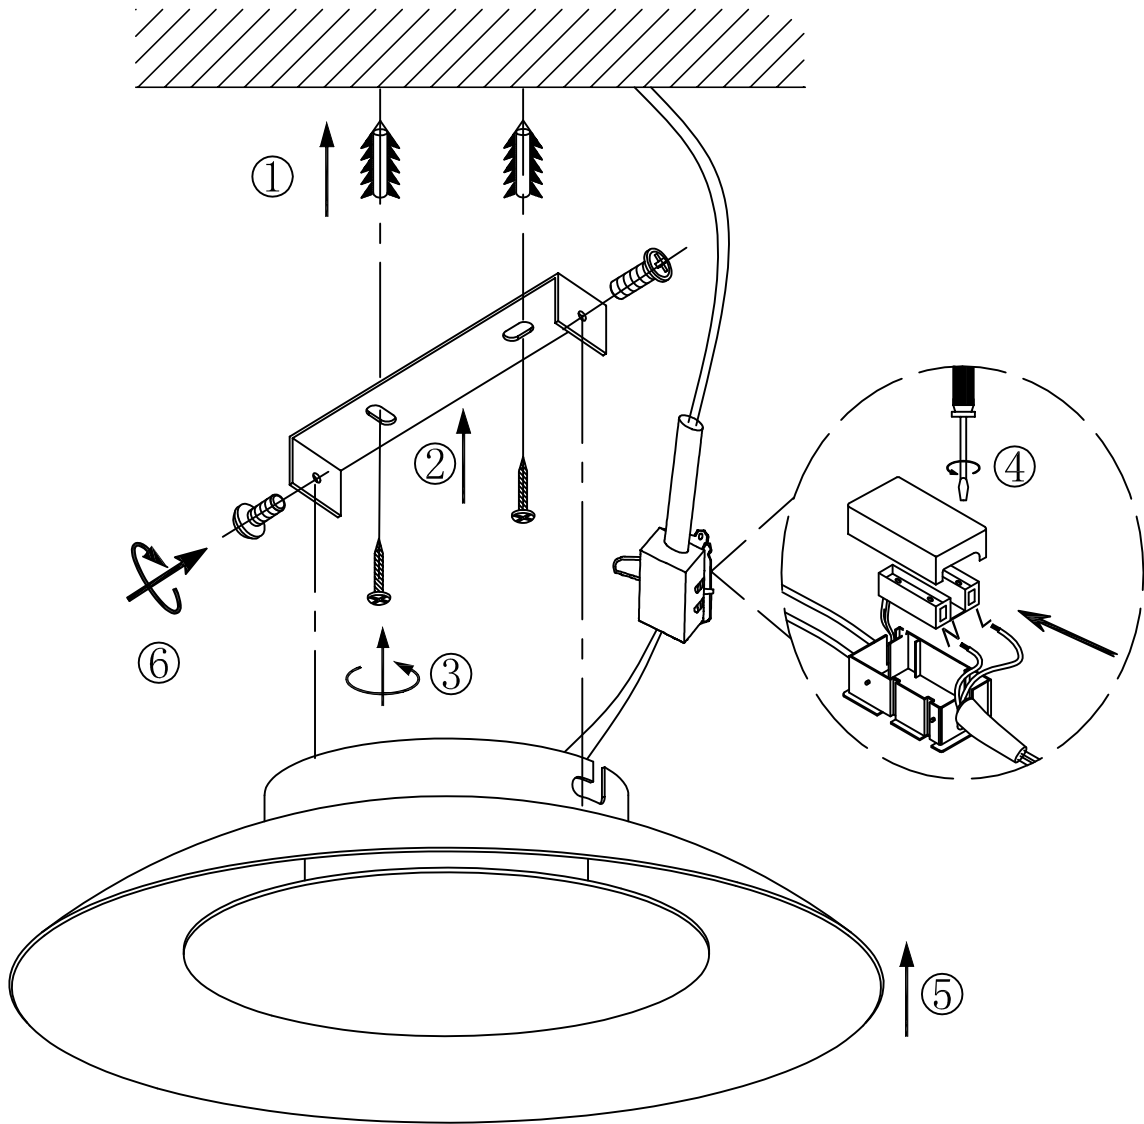

Item number: 79177/06/01

Technical details

Materials used:	metal
Color:	gold
Dimmable and how is fixture dimmable	No
Size:	Height: 5.2cm
	Length: 21.5cm
	Width: 21.5cm
	Net weight: 0.55KG
Power requirements:	220-240V~50Hz
Bulb type and maximum wattage:	SMD LED 6W,in total
Number of bulbs:	12PCS SMD LED
IP degree:	IP20