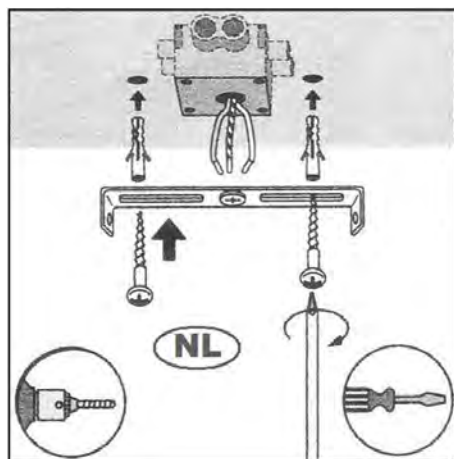

Item number: 79177/06/01

Technical details

Materials used:	metal
Color:	gold
Dimmable and how is fixture dimmable	No
Size:	Height: 5.2cm
	Length: 21.5cm
	Width: 21.5cm
	Net weight: 0.55KG
Power requirements:	220-240V~50Hz
Bulb type and maximum wattage:	SMD LED 6W,in total
Number of bulbs:	12PCS SMD LED
IP degree:	IP20