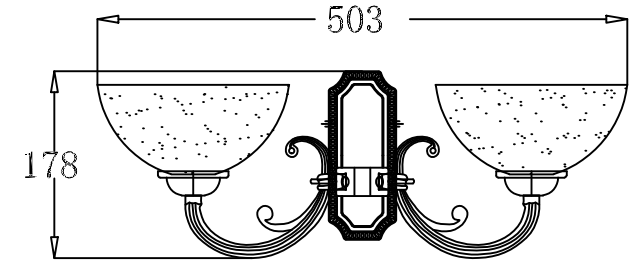

# INSTRUCTION

**MODEL:** FR2012-WL-02-BZ  
SCONCE

 2 X E27 (60W)

FREYA-LIGHT.COM