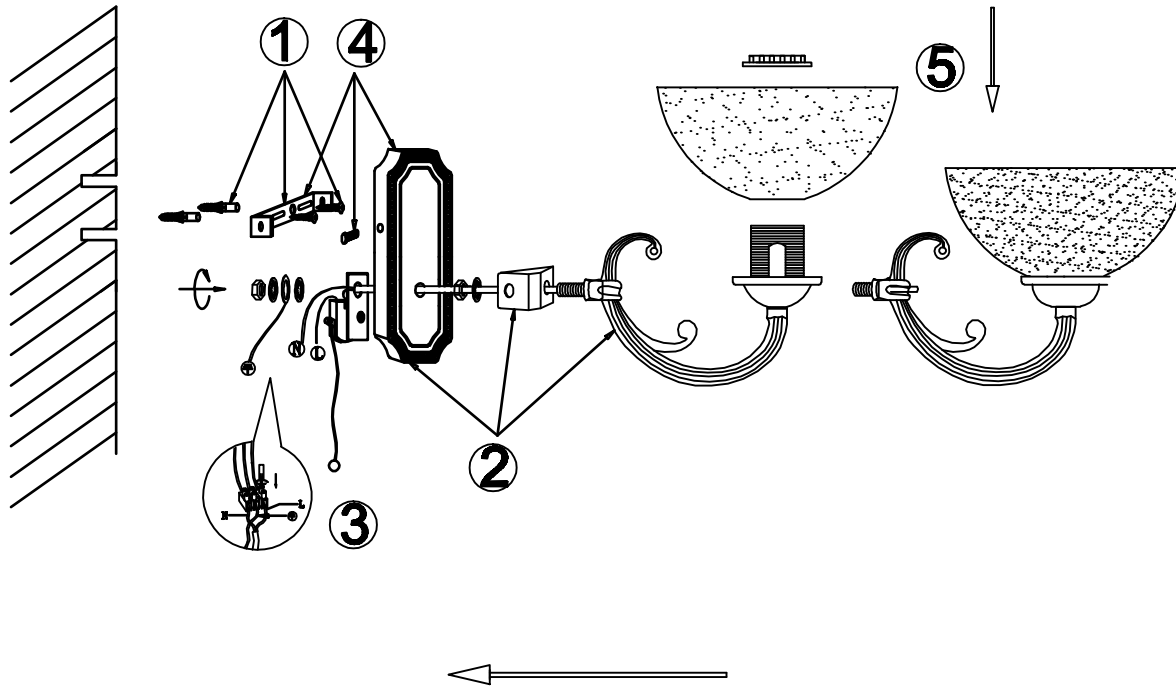

# INSTRUCTION

**MODEL:** FR2012-WL-02-BZ  
SCONCE

 2 X E27 (60W)

FREYA-LIGHT.COM