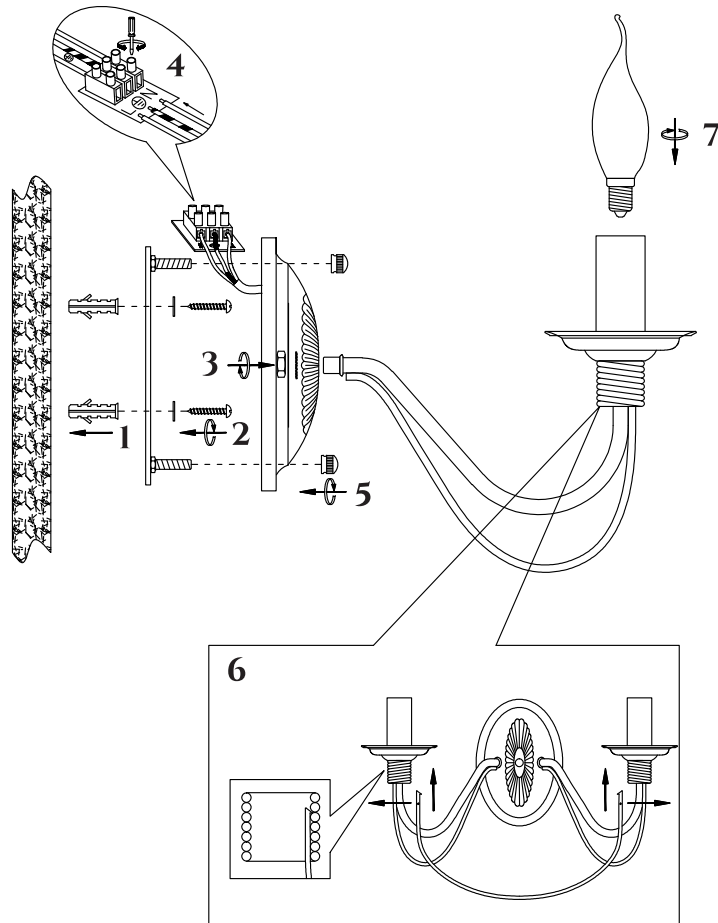

# INSTRUCTION

**MODEL:** FR2046-WL-02-BR  
SCONCE

2 X E14 (60W)

FREYA-LIGHT.COM