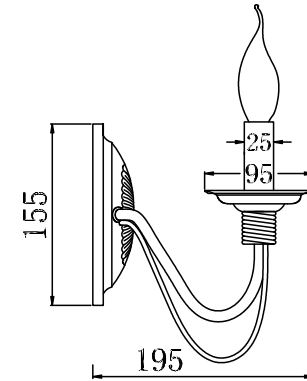

# INSTRUCTION

**MODEL:** FR2046-WL-02-BR  
SCONCE

2 X E14 (60W)

FREYA-LIGHT.COM