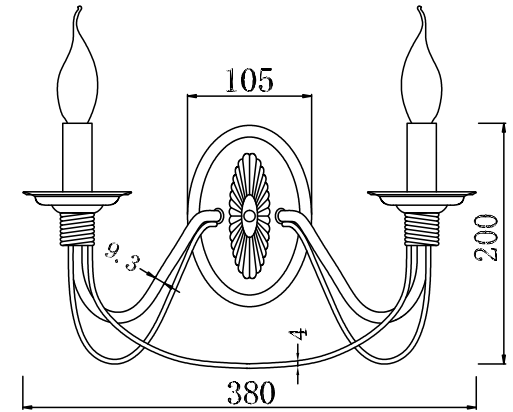

# INSTRUCTION

**MODEL:** FR2046-WL-02-BR  
SCONCE

2 X E14 (60W)

FREYA-LIGHT.COM