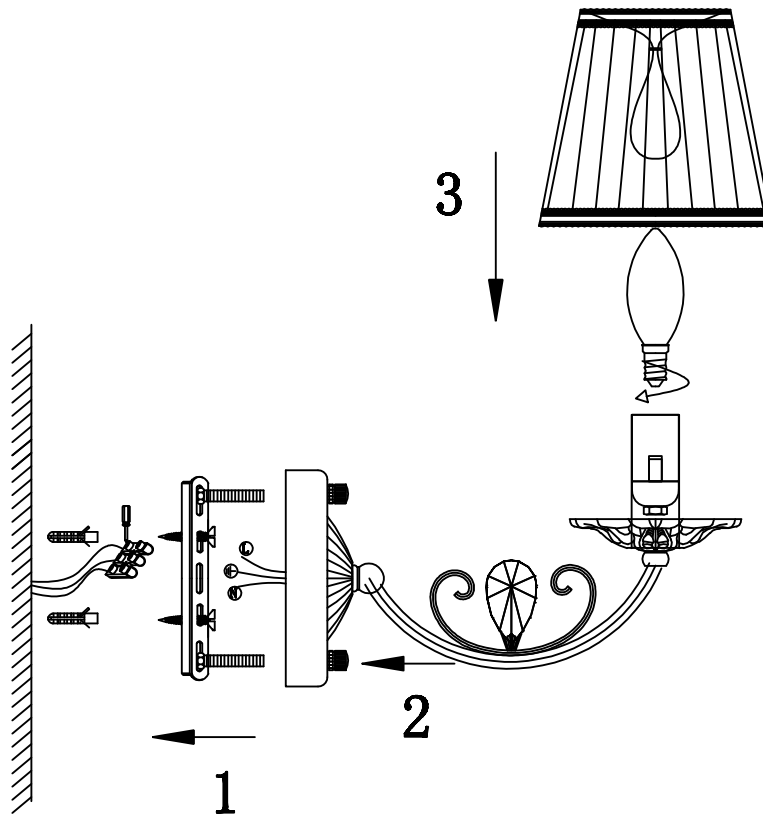

FREYA
TRADITION OF QUALITY

INSTRUCTION

MODEL: FR2307-WL-01-WG
SCONCE

1 X E14 (40W)

FREYA-LIGHT.COM