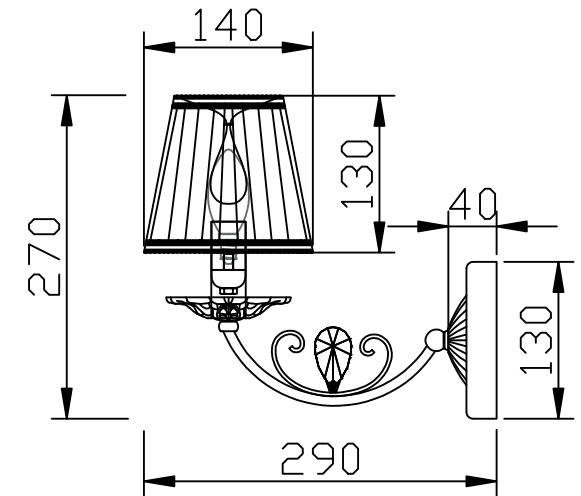

FREYA
TRADITION OF QUALITY

INSTRUCTION

MODEL: FR2307-WL-01-WG
SCONCE

1 X E14 (40W)

FREYA-LIGHT.COM