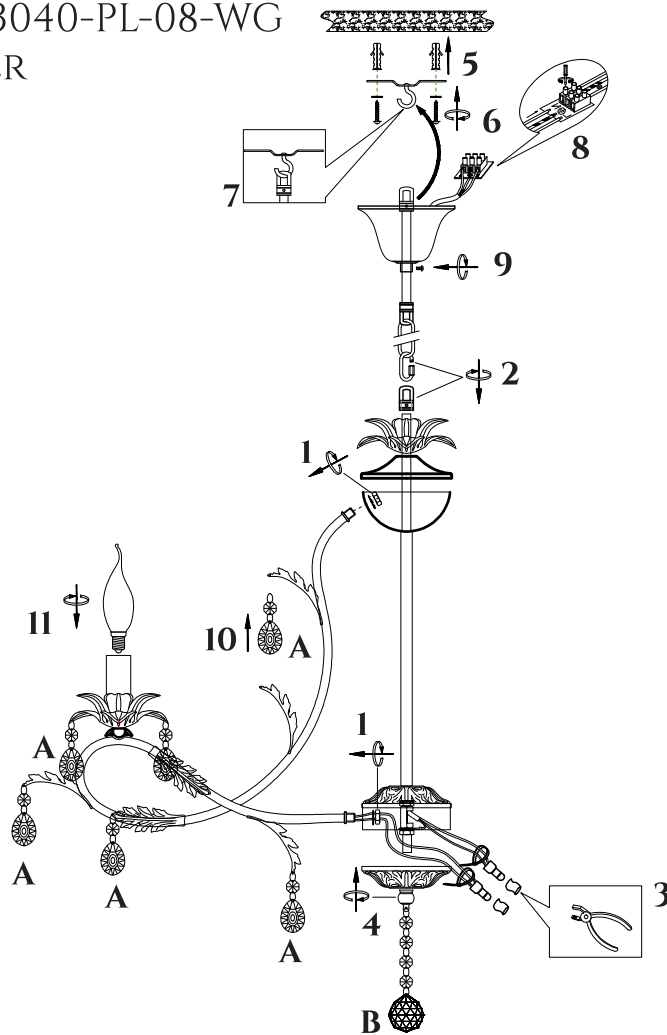

FREYA
TRADITION OF QUALITY

INSTRUCTION

MODEL: FR3040-PL-08-WG
CHANDELIER

8 X E14 (60W)

FREYA-LIGHT.COM