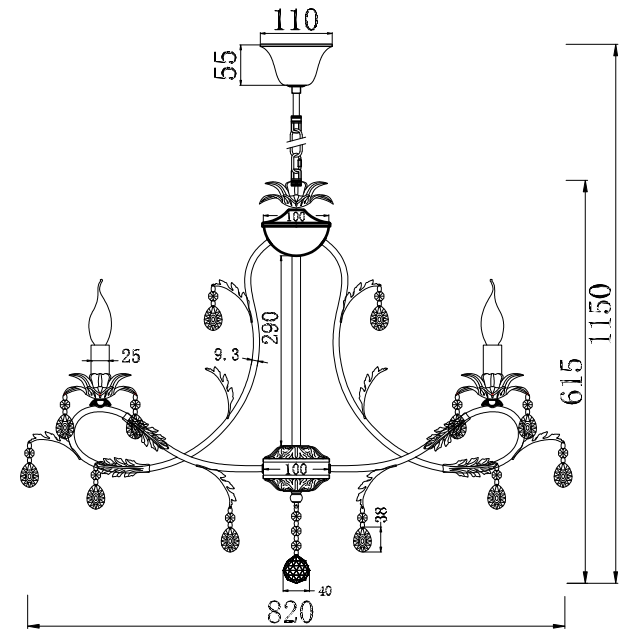

FREYA
TRADITION OF QUALITY

INSTRUCTION

MODEL: FR3040-PL-08-WG
CHANDELIER

8 X E14 (60W)

FREYA-LIGHT.COM