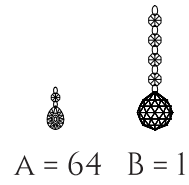

FREYA
TRADITION OF QUALITY

INSTRUCTION

MODEL: FR3040-PL-08-WG
CHANDELIER

8 X E14 (60W)

FREYA-LIGHT.COM