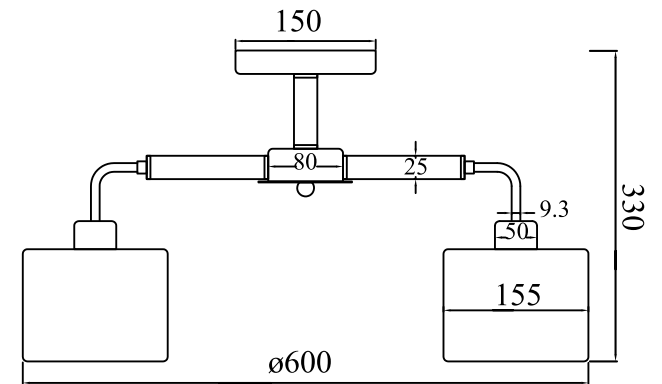

FREYA
TRADITION OF QUALITY

INSTRUCTION

MODEL: FR5329-PL-03-CH
CHANDELIER

3 X E27 (40W)

FREYA-LIGHT.COM