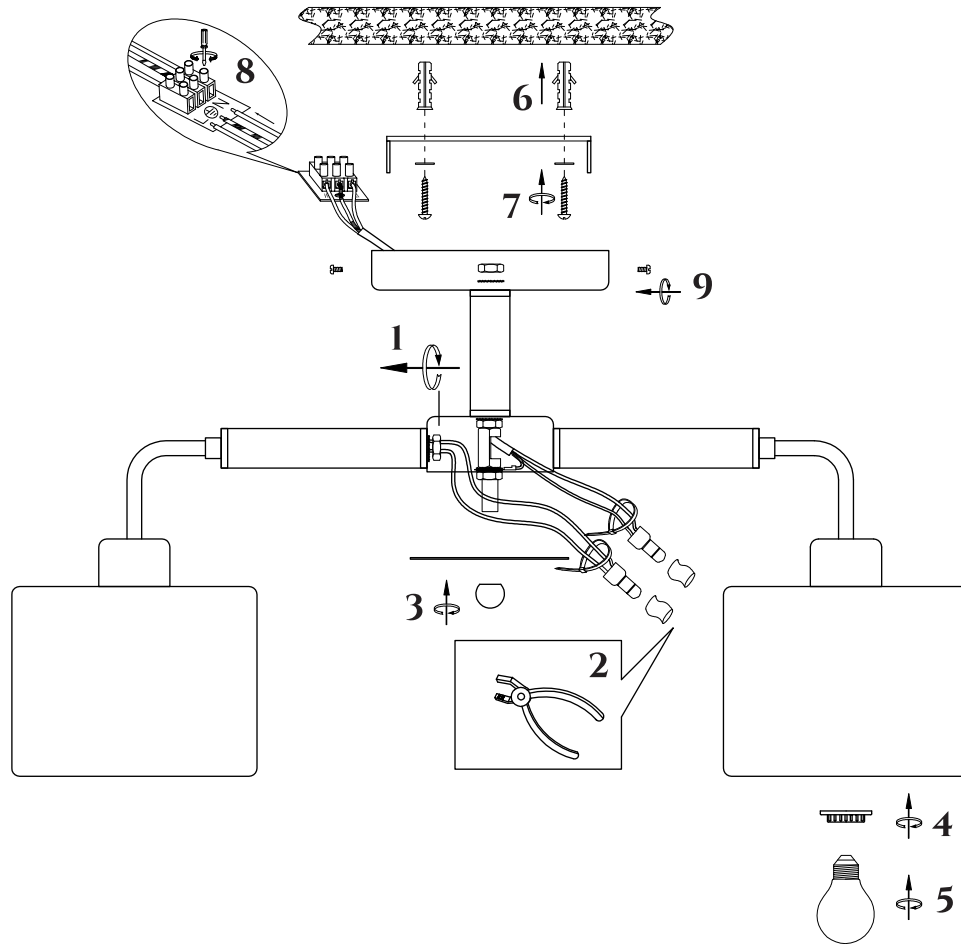

FREYA
TRADITION OF QUALITY

INSTRUCTION

MODEL: FR5329-PL-03-CH
CHANDELIER

3 X E27 (40W)

FREYA-LIGHT.COM