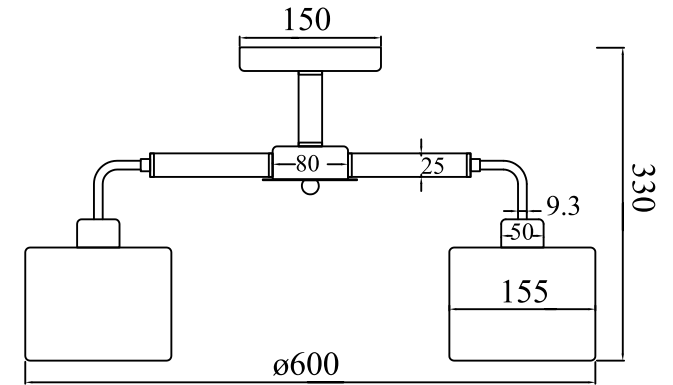

# INSTRUCTION

**MODEL:** FR5329-PL-05-CH  
CHANDELIER

5 X E27 (40W)

FREYA-LIGHT.COM