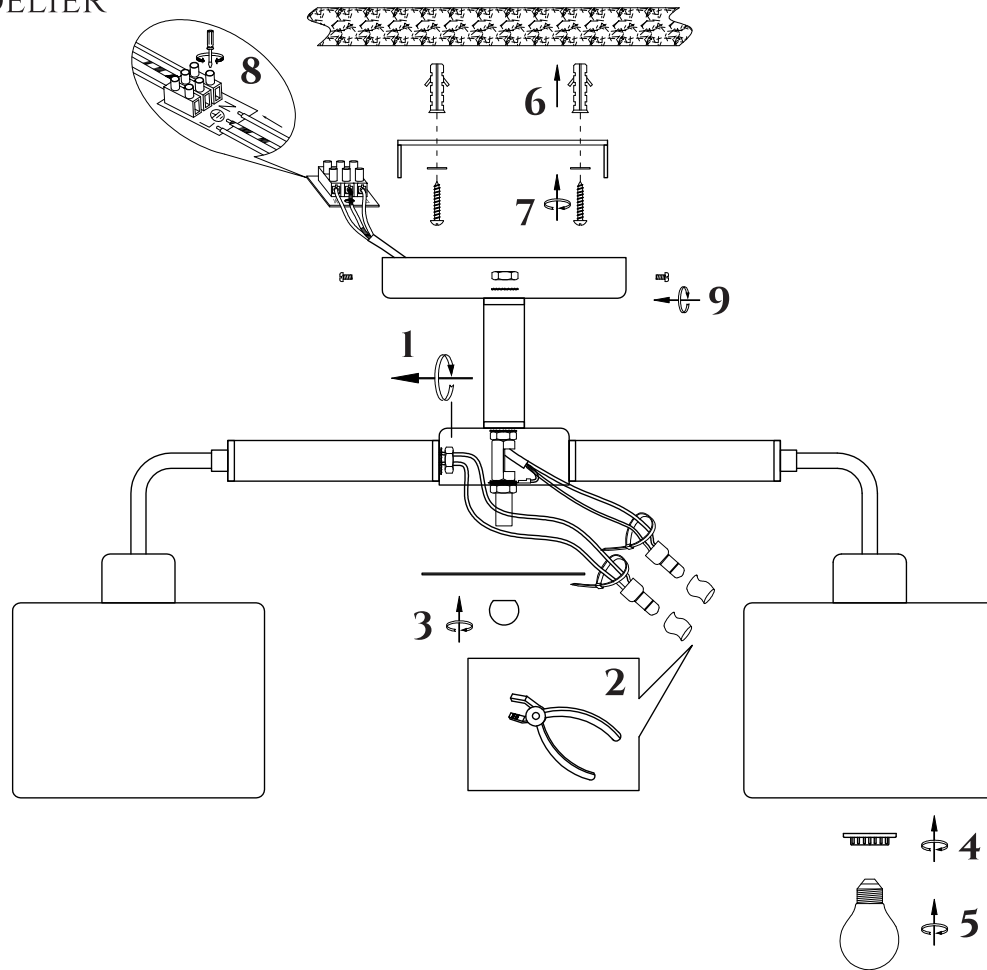

# INSTRUCTION

**MODEL:** FR5329-PL-05-CH  
CHANDELIER

5 X E27 (40W)

FREYA-LIGHT.COM