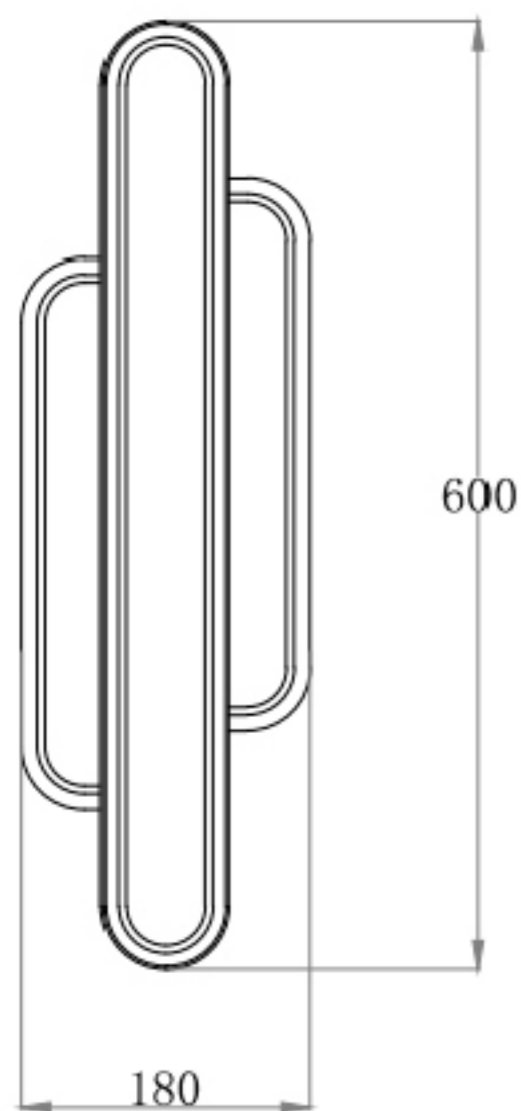

Specification of installation

In order to ensure safety use, please notice the following items:

- Read and understand the whole Specification.
- Suitable for the use of 220-240V and 50-60Hz.
- Must be installed on the fixed places and be checked annually
- Please wear gloves as installment and avoid rot on the surface of plaetng.
- Please tum off the lighting source by soft cloth as cleaning prohibited to use of rotted detergent.
- Please connect with the local sales service center when there are any abnormality.

Product coding: SOBRE AP35W LED H600 V1 BLACK