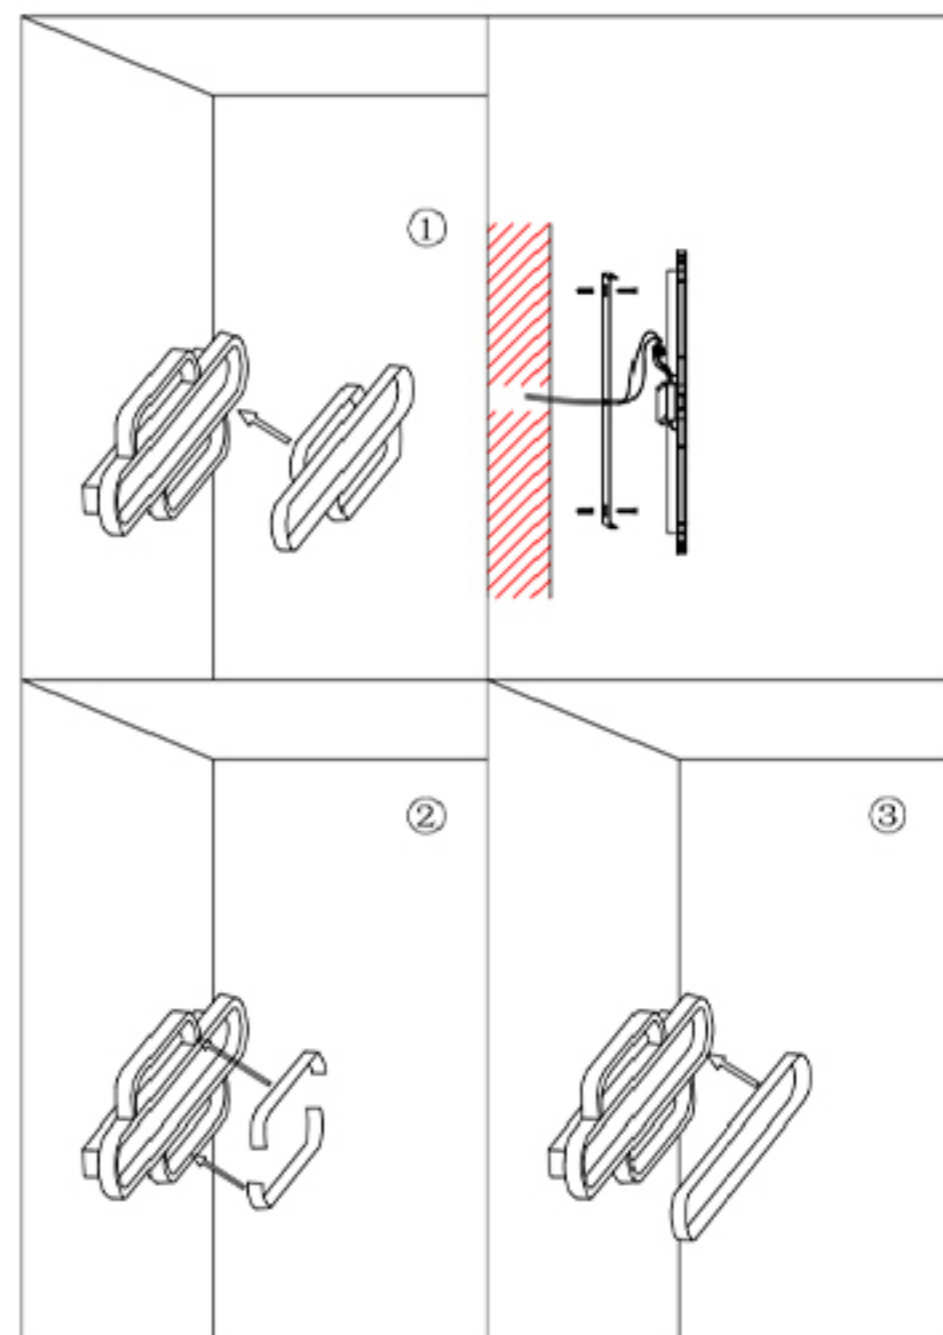

Specification of installation

In order to ensure safety use, please notice the following items:

- Read and understand the whole Specification.
- Suitable for the use of 220-240V and 50-60Hz.
- Must be installed on the fixed places and be checked annually
- Please wear gloves as installment and avoid rot on the surface of plaetng.
- Please tum off the lighting source by soft cloth as cleaning prohibited to use of rotted detergent.
- Please connect with the local sales service center when there are any abnormality.

Product coding: SOBRE AP35W LED H600 V1 BLACK