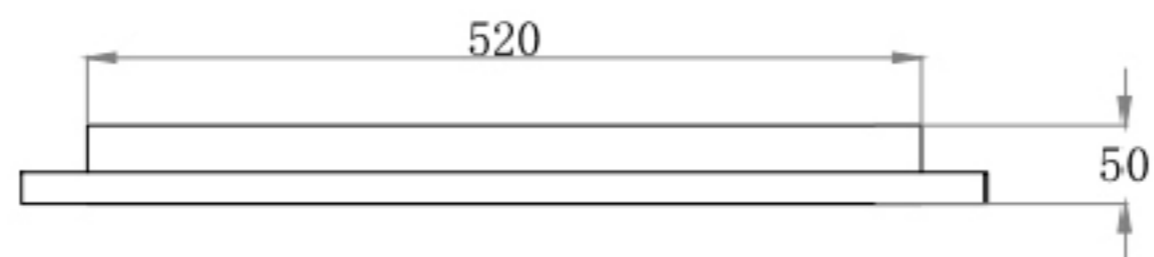

Specification of installation

In order to ensure safety use, please notice the following items:

- Read and understand the whole Specification.
- Suitable for the use of 220-240V and 50-60Hz.
- Must be installed on the fixed places and be checked annually
- Please wear gloves as installment and avoid rot on the surface of plaetng.
- Please tum off the lighting source by soft cloth as cleaning prohibited to use of rotted detergent.
- Please connect with the local sales service center when there are any abnormality.

Product coding: SOBRE AP35W LED H600 V1 BLACK