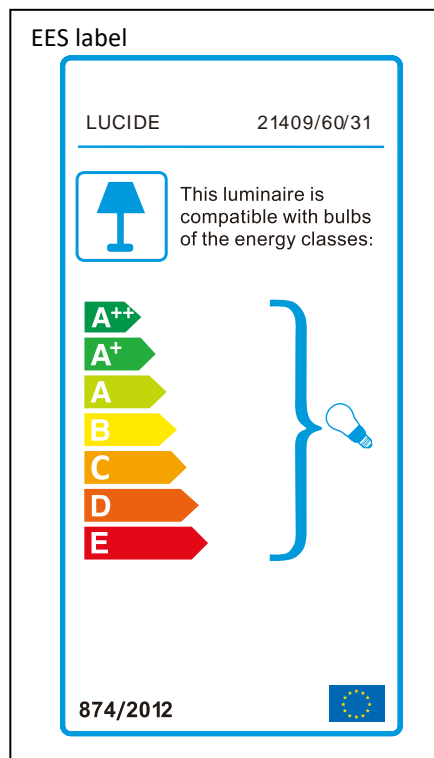

Von der Garantie ausgenommen: 1. Gebrochene Glasteile der Fassung werden nur innerhalb von 14 Tagen ab Kauf durch den Endkunden ersetzt. 2. Normaler Verschleiß, Verfärbungen aufgrund des normalen Gebrauchs. 3. Beschädigungen aufgrund externer Ursachen wie Feuer, Wasser, unsachgemäße Nutzung/ Installation oder Wartung des Produkts.

Kunden müssen das defekte Produkt/Teil und den Originalkaufbeleg einsenden, um Garantieansprüche geltend zu machen.

Deklaracja gwarancji:

LucideNV gwarantuje, że dostarczone produkty będą wolne od defektów materiałowych oraz produkcyjnych przez okres 2 lat od daty zakupu przez użytkownika końcowego, jeżeli urządzenie jest zainstalowane i prawidłowo utrzymywane zgodnie z instrukcją obsługi.

Wyłączenie z gwarancji: 1. Rozbite szkło zostanie wymienione tylko do 14 dni od momentu zakupu przez użytkownika końcowego. 2. Normalne zużycie, utrata koloru w wyniku normalnego użytkowania. 3. Uszkodzenie spowodowane czynnikami zewnętrznymi takimi, jak ogień, woda, nieprawidłowe używanie/ instalacja lub utrzymywanie produktu.

W celu uzyskania gwarancji klient musi zwrócić uszkodzony przedmiot oraz oryginalny dowód zakupu.

Other languages of the manual and further explanations can be found on our website.