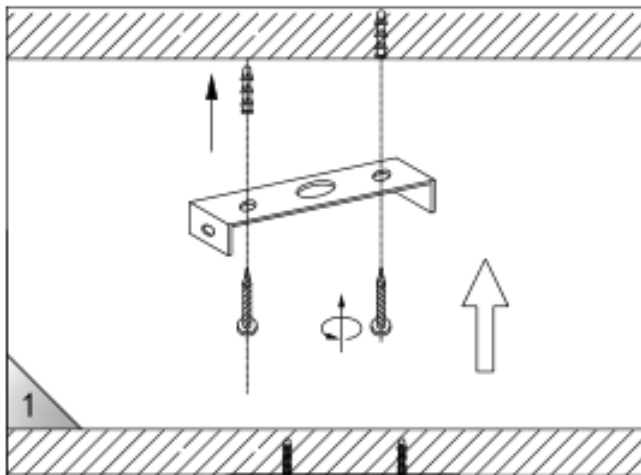

21409/60/31

1