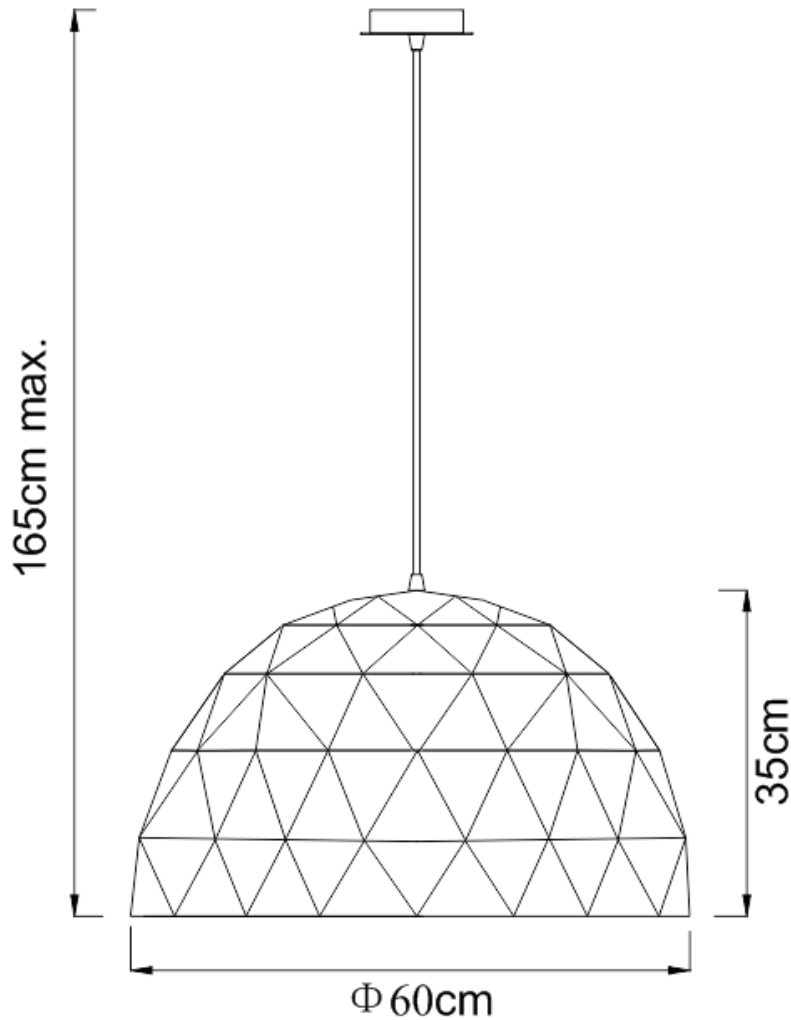

ITEM No.:21409/60/31

Item number: 21409/60/31

Technical details

Materials used:	Metal
Color:	Sandy White
Dimmable and how is fixture dimmable	
Size:	Height: 165cm max.
	Length:
	Width: Φ60cm
	Net weight: 5.6kg
Power requirements:	220-240V/~50Hz
Bulb type and maximum wattage:	E27 Max.60W
Number of bulbs:	1×E27
IP degree:	IP 20