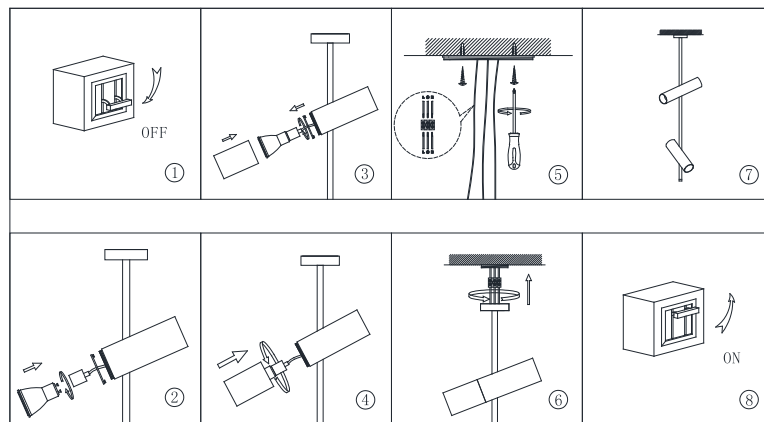

Instruction

C021CL-02B

2 x GU10 (50W)

Model: C021CL-02B
Collection: Ceiling & Wall
Series: Elti

Ceiling Lamps