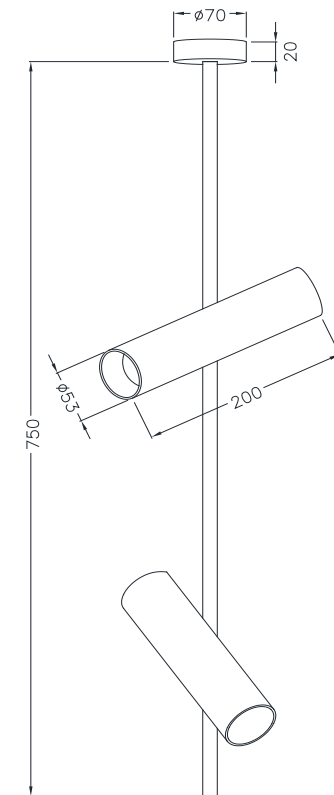

Instruction

C021CL-02B

2 x GU10 (50W)

Model: C021CL-02B
Collection: Ceiling & Wall
Series: Elti

Ceiling Lamps