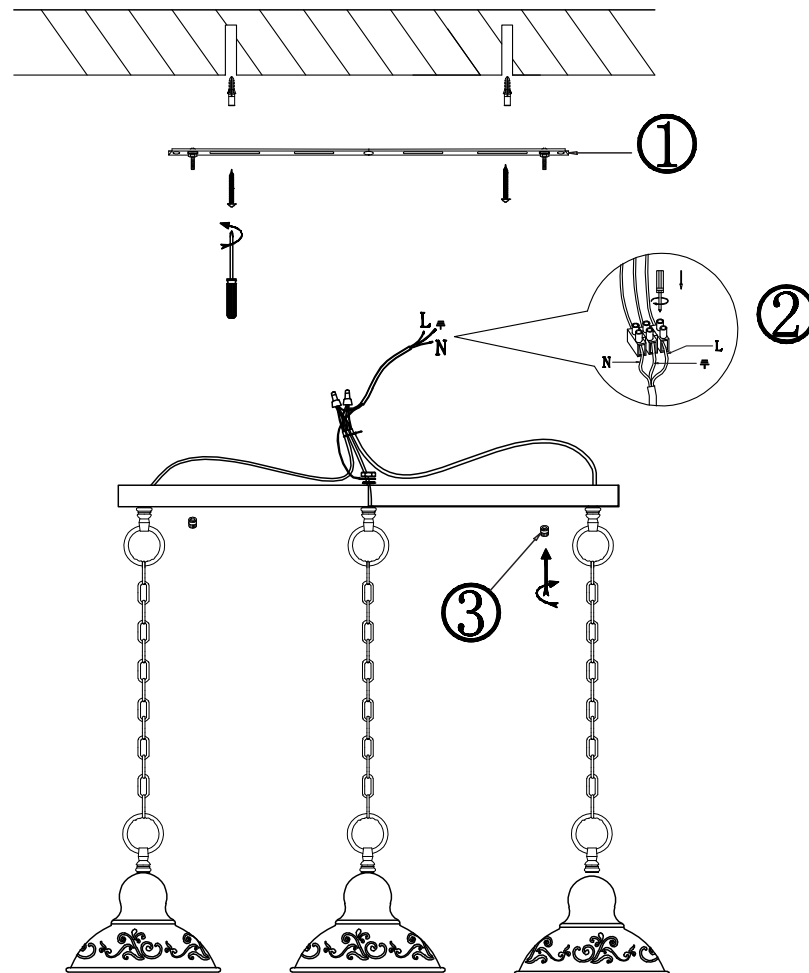

FREYA
TRADITION OF QUALITY

INSTRUCTION

MODEL: FR2566-PL-33-WG
CEILING

3 X E27 (60W)

FREYA-LIGHT.COM