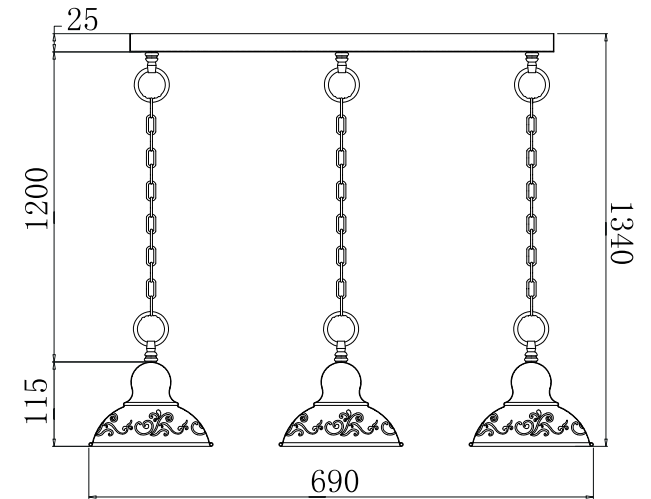

FREYA
TRADITION OF QUALITY

INSTRUCTION

MODEL: FR2566-PL-33-WG
CEILING

3 X E27 (60W)

FREYA-LIGHT.COM