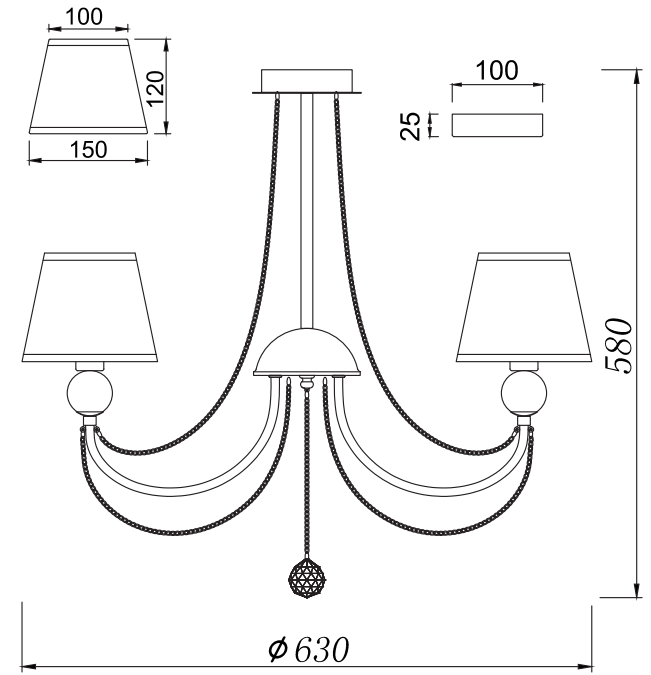

FREYA
TRADITION OF QUALITY

INSTRUCTION

MODEL: FR5661-PL-05-CH

5 X E14 (40W)

FREYA-LIGHT.COM