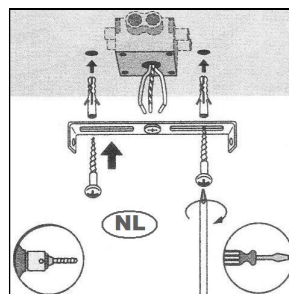

## Technical details

Materials used:	<b>Aluminum</b>
Color:	Dark wooden
Dimmable and how is fixture dimmable	
Size:	Height: 130cm
	Length: 42cm
	Width: 42cm
	Net weight: 0.92KG
Power requirements:	220-240V~50Hz
Bulb type and maximum wattage:	E27 Max.40W
Number of bulbs:	1 x E27
IP degree:	IP20