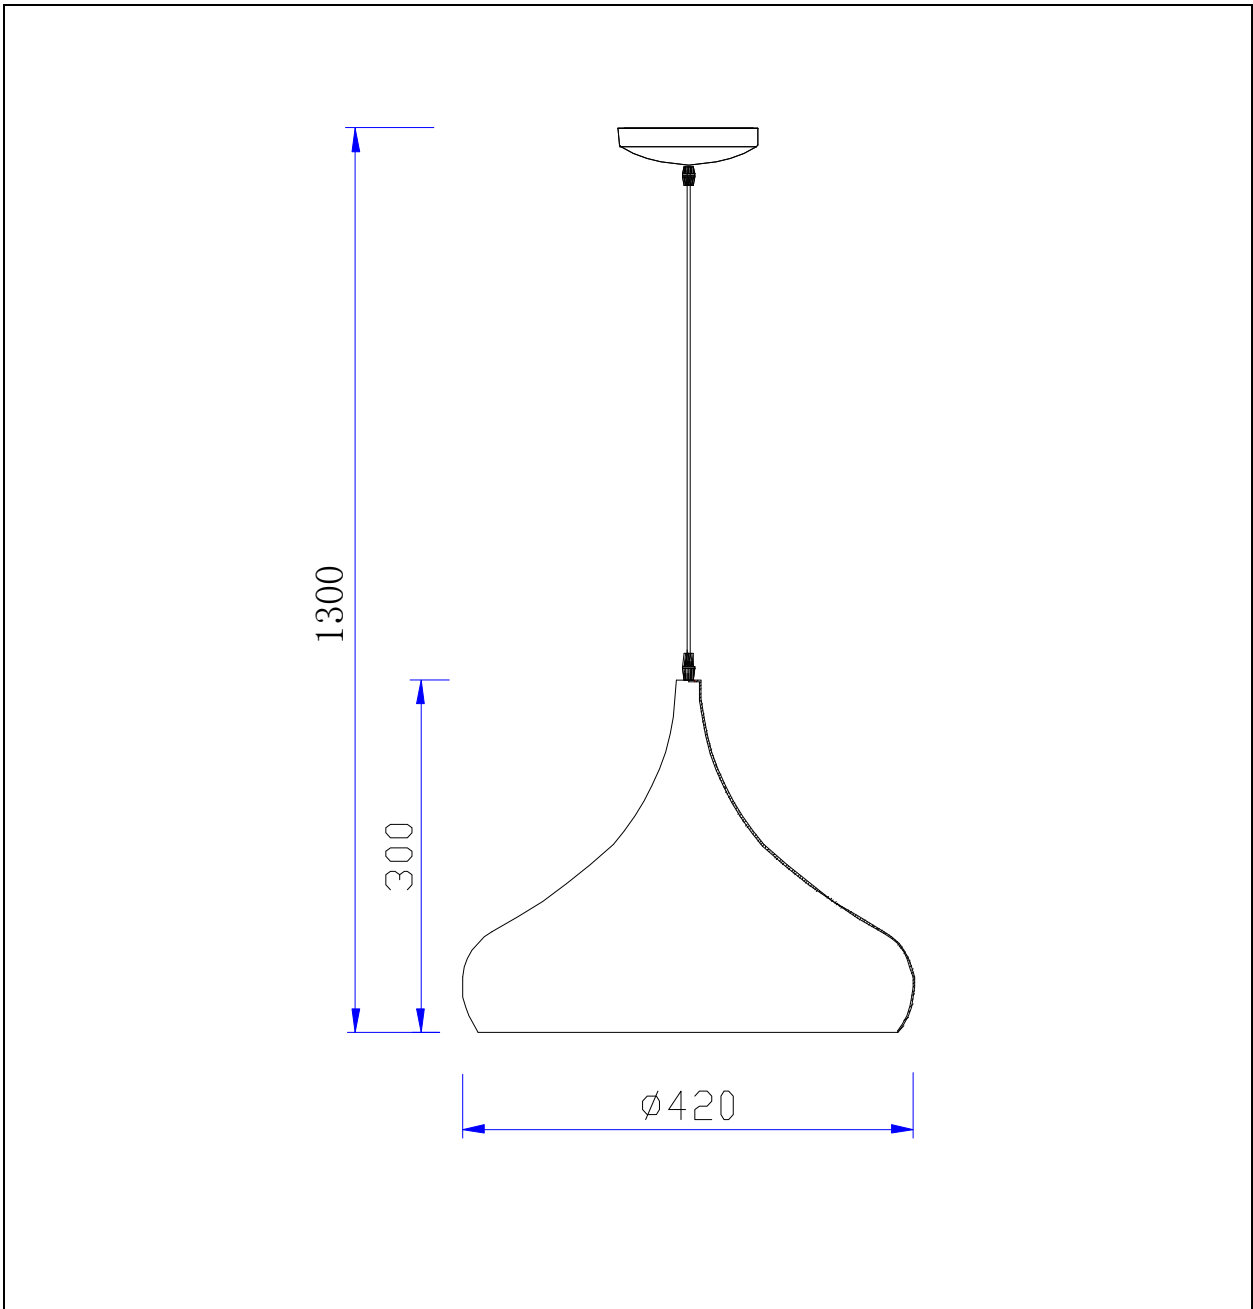

# LUCIDE

Item number: 76360/01/72,76360/01/76

## Technical details

Materials used:	<b>Aluminum</b>
Color:	Dark wooden
Dimmable and how is fixture dimmable	
Size:	Height: 130cm
	Length: 42cm
	Width: 42cm
	Net weight: 0.92KG
Power requirements:	220-240V~50Hz
Bulb type and maximum wattage:	E27 Max.40W
Number of bulbs:	1 x E27
IP degree:	IP20