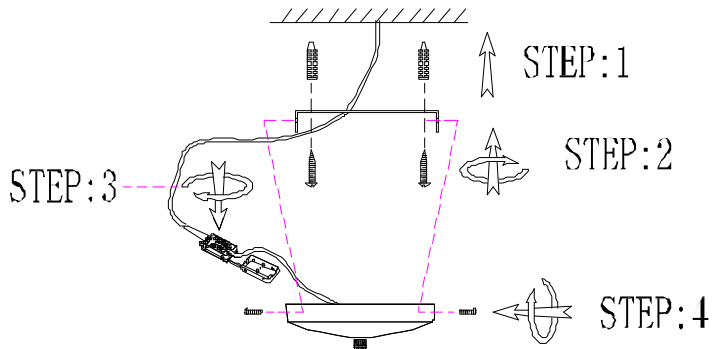

## Technical details

Materials used:	<b>Aluminum</b>
Color:	Dark wooden
Dimmable and how is fixture dimmable	
Size:	Height: 130cm
	Length: 42cm
	Width: 42cm
	Net weight: 0.92KG
Power requirements:	220-240V~50Hz
Bulb type and maximum wattage:	E27 Max.40W
Number of bulbs:	1 x E27
IP degree:	IP20