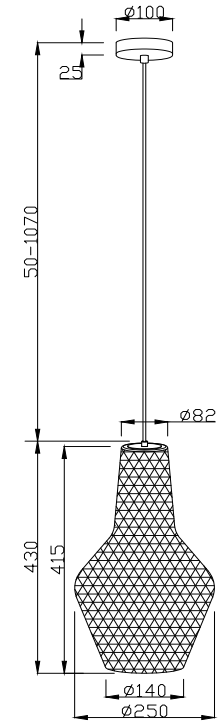

Instruction

P045PL-01B

1 x E27 (40W)

Model: P045PL-01B
Collection: Pendant
Series: Tommy

Ceiling Lamps