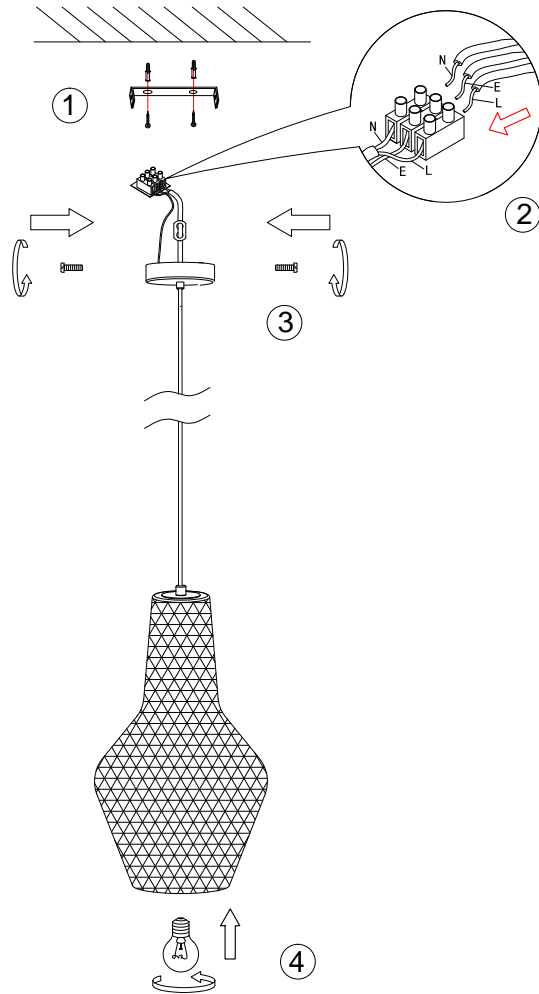

Instruction

P045PL-01B

1 x E27 (40W)

Model: P045PL-01B
Collection: Pendant
Series: Tommy

Ceiling Lamps