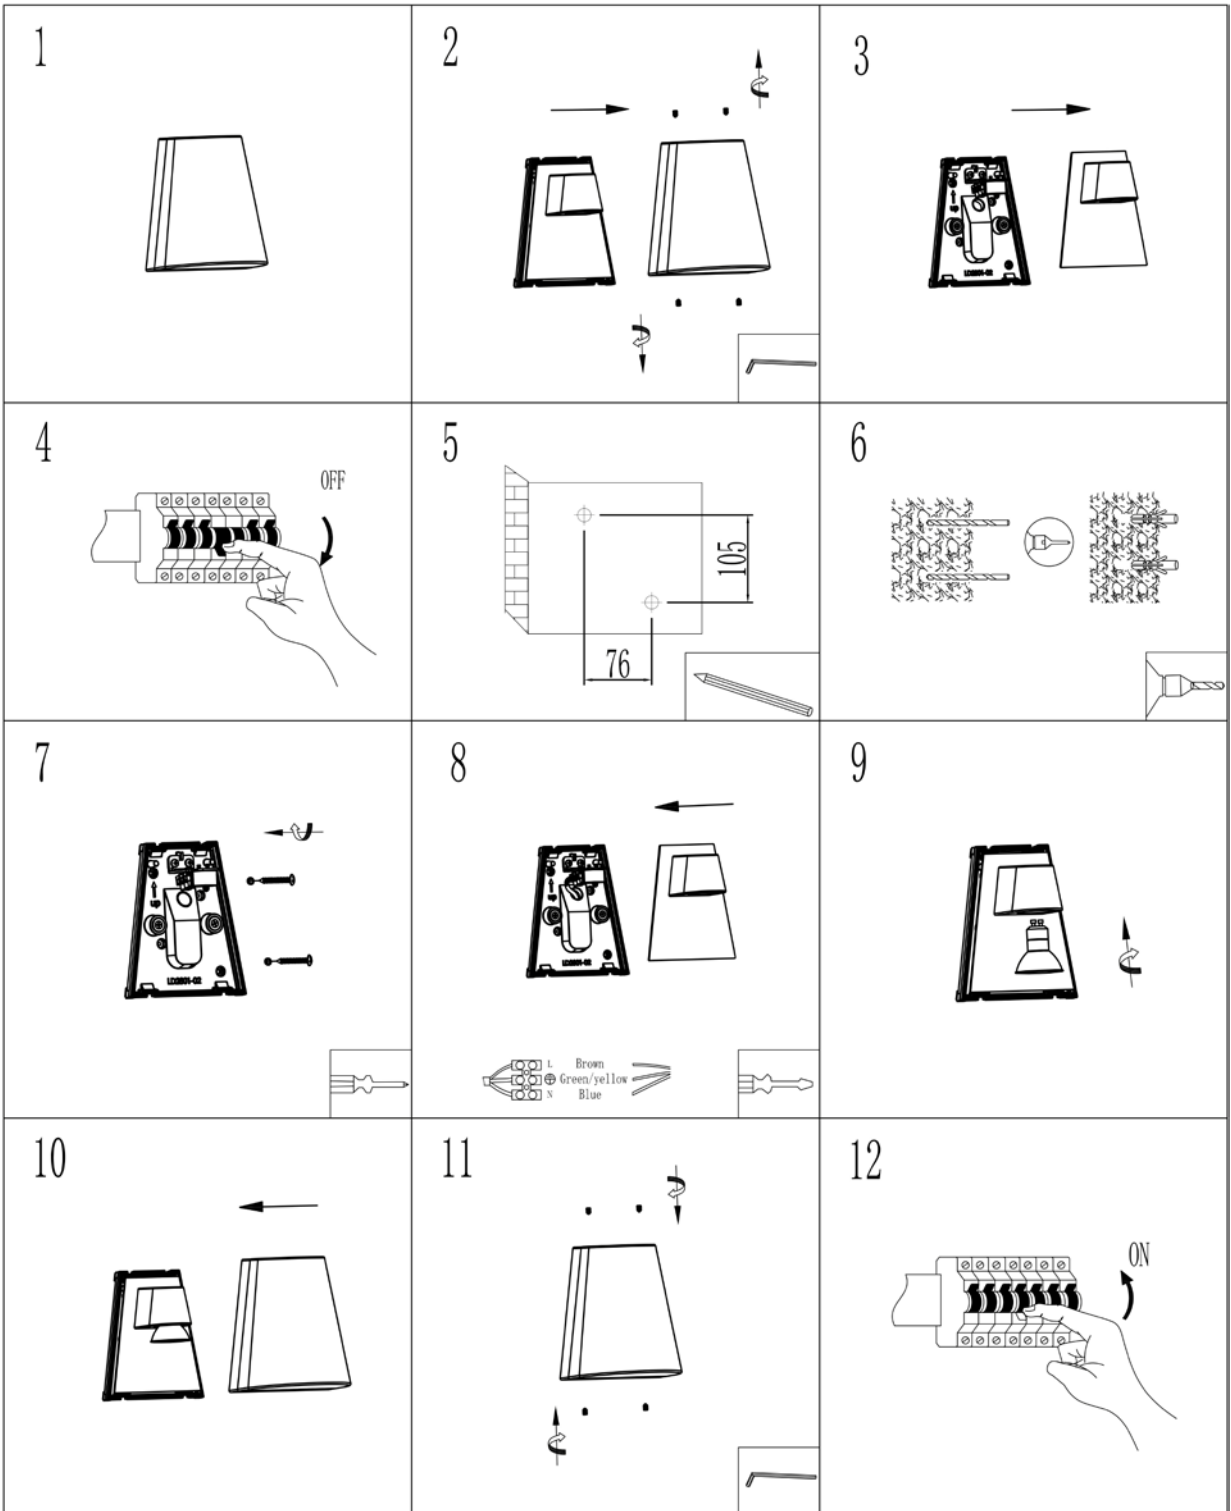

Installation drawing