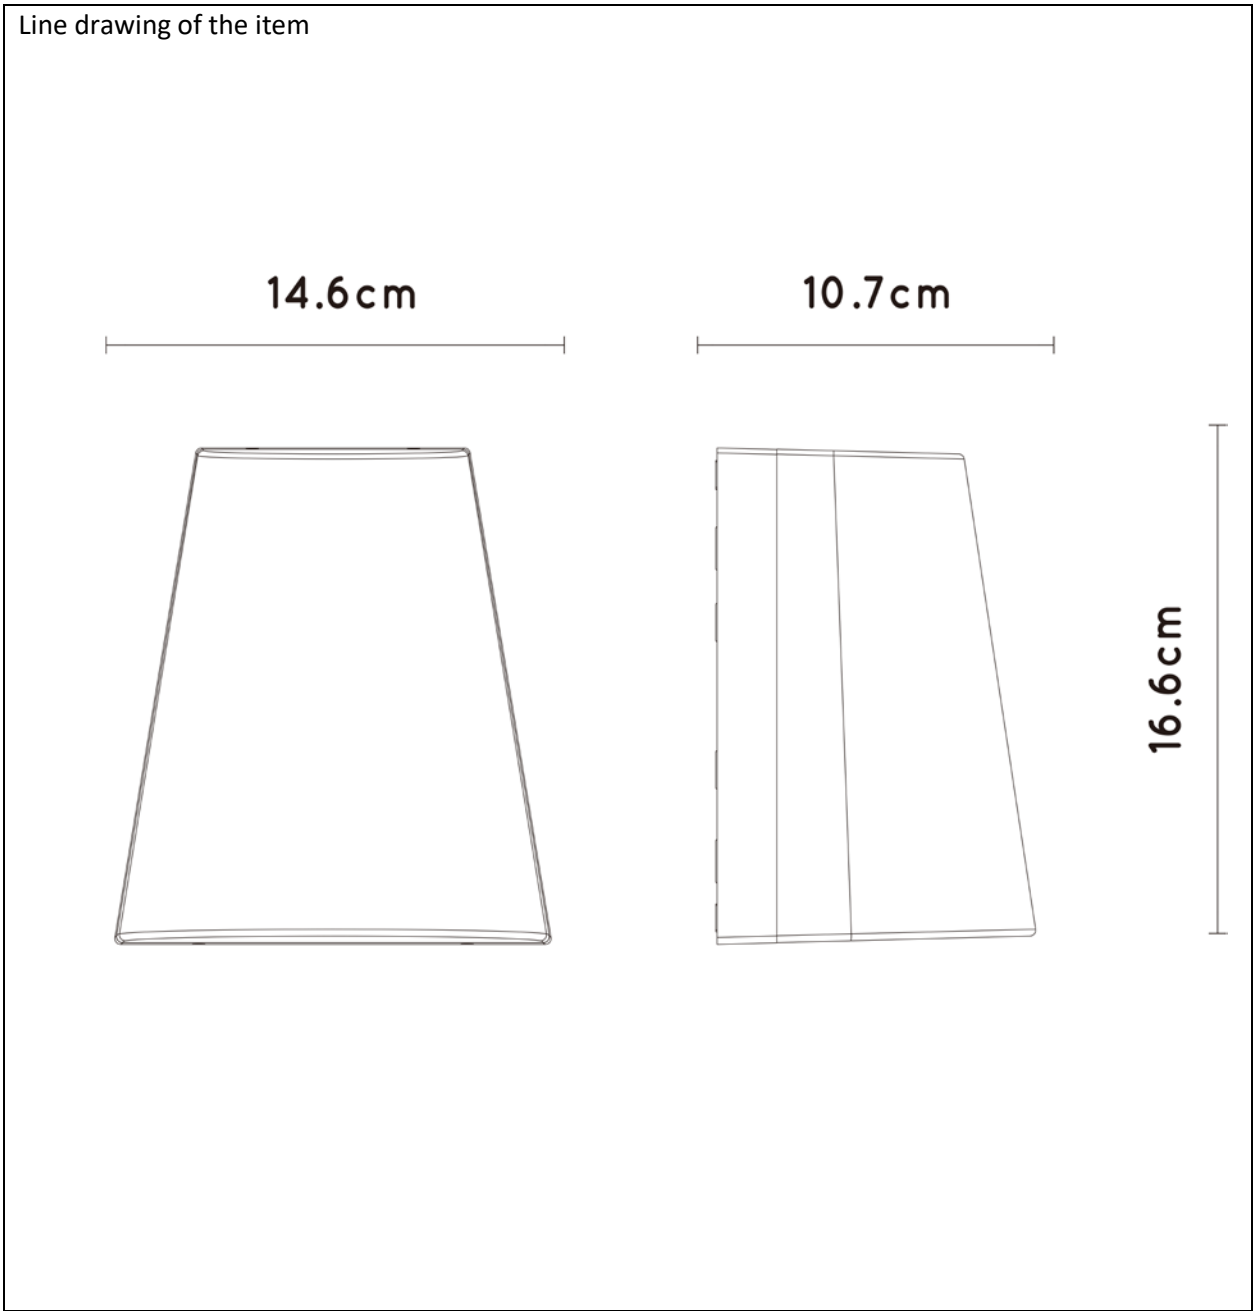

# LUCIDE

Item number: 27890 / 01 / 65

### Technical details

Materials used:	Aluminium body with PC
Color:	Dark Grey
Dimmable and how is fixture dimmable	
Size:	Height: 16.6cm
	Length: 14.6cm
	Width: 10.7cm
	Net weight: 0.65kg
Power requirements:	220-240V/~50Hz
Bulb type and maximum wattage:	GU10 LED Max.12W
Number of bulbs:	1XGU10
IP degree:	IP54