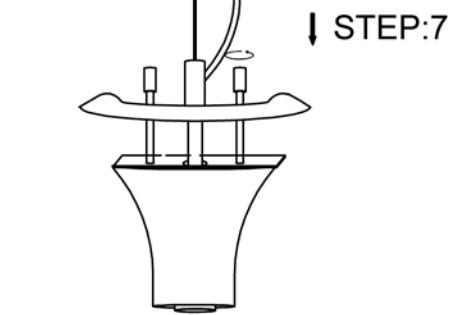

LUCIDE

Item number: 25401/45/65

Technical details

Materials used:	Iron+ Glass
Color:	SMOKEY + SATIN NICKEL
Dimmable and how is fixture dimmable	
Size:	Height: 188cm
	Length:
	Width: ϕ 45cm
	Net weight: 4.3KG
Power requirements:	220-240V~50Hz
Bulb type and maximum wattage:	E27 Max.60W
Number of bulbs:	1xE27
IP degree:	IP20