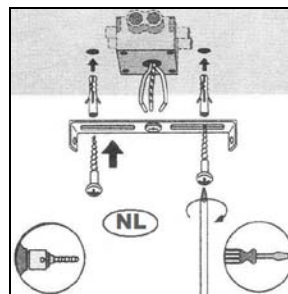

LUCIDE

Item number: 25401/45/65

Technical details

Materials used:	Iron+ Glass
Color:	SMOKEY + SATIN NICKEL
Dimmable and how is fixture dimmable	
Size:	Height: 188cm
	Length:
	Width: ϕ 45cm
	Net weight: 4.3KG
Power requirements:	220-240V~50Hz
Bulb type and maximum wattage:	E27 Max.60W
Number of bulbs:	1xE27
IP degree:	IP20