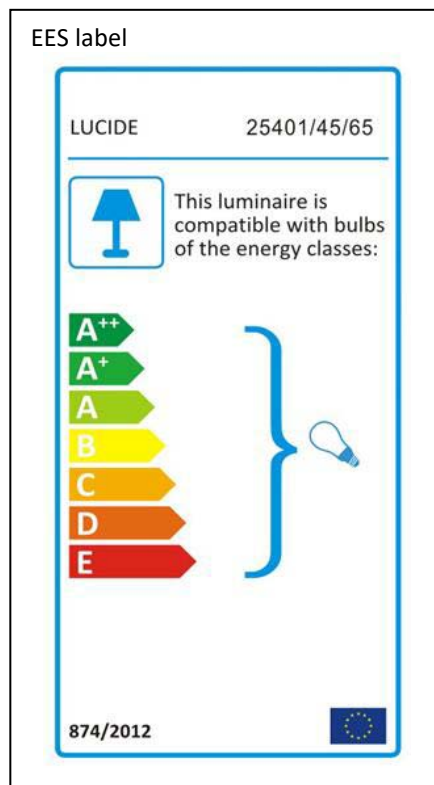

Von der Garantie ausgenommen: 1. Gebrochene Glasteile der Fassung werden nur innerhalb von 14 Tagen ab Kauf durch den Endkunden ersetzt. 2. Normaler Verschleiß, Verfärbungen aufgrund des normalen Gebrauchs. 3. Beschädigungen aufgrund externer Ursachen wie Feuer, Wasser, unsachgemäße Nutzung/ Installation oder Wartung des Produkts.

Kunden müssen das defekte Produkt/Teil und den Originalkaufbeleg einsenden, um Garantieansprüche geltend zu machen.

Deklaracja gwarancji:

LucideNV gwarantuje, że dostarczone produkty będą wolne od defektów materiałowych oraz produkcyjnych przez okres 2 lat od daty zakupu przez użytkownika końcowego, jeżeli urządzenie jest zainstalowane i prawidłowo utrzymywane zgodnie z instrukcją obsługi.

Wyłączenie z gwarancji: 1. Rozbite szkło zostanie wymienione tylko do 14 dni od momentu zakupu przez użytkownika końcowego. 2. Normalne zużycie, utrata koloru w wyniku normalnego użytkowania. 3. Uszkodzenie spowodowane czynnikami zewnętrznymi takimi, jak ogień, woda, nieprawidłowe używanie/ instalacja lub utrzymywanie produktu.

W celu uzyskania gwarancji klient musi zwrócić uszkodzony przedmiot oraz oryginalny dowód zakupu.

Other languages of the manual and further explanations can be found on our website.