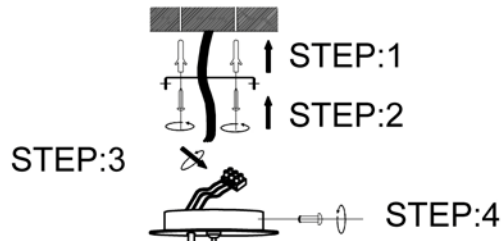

LUCIDE

Item number: 25401/45/65

Technical details

Materials used:	Iron+ Glass
Color:	SMOKEY + SATIN NICKEL
Dimmable and how is fixture dimmable	
Size:	Height: 188cm
	Length:
	Width: ϕ 45cm
	Net weight: 4.3KG
Power requirements:	220-240V~50Hz
Bulb type and maximum wattage:	E27 Max.60W
Number of bulbs:	1xE27
IP degree:	IP20