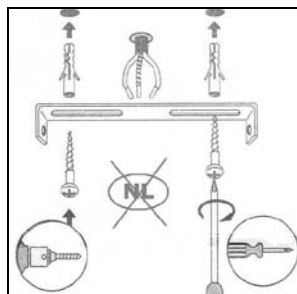

LUCIDE

Item number: 25401/45/65

Technical details

Materials used:	Iron+ Glass
Color:	SMOKEY + SATIN NICKEL
Dimmable and how is fixture dimmable	
Size:	Height: 188cm
	Length:
	Width: ϕ 45cm
	Net weight: 4.3KG
Power requirements:	220-240V~50Hz
Bulb type and maximum wattage:	E27 Max.60W
Number of bulbs:	1xE27
IP degree:	IP20