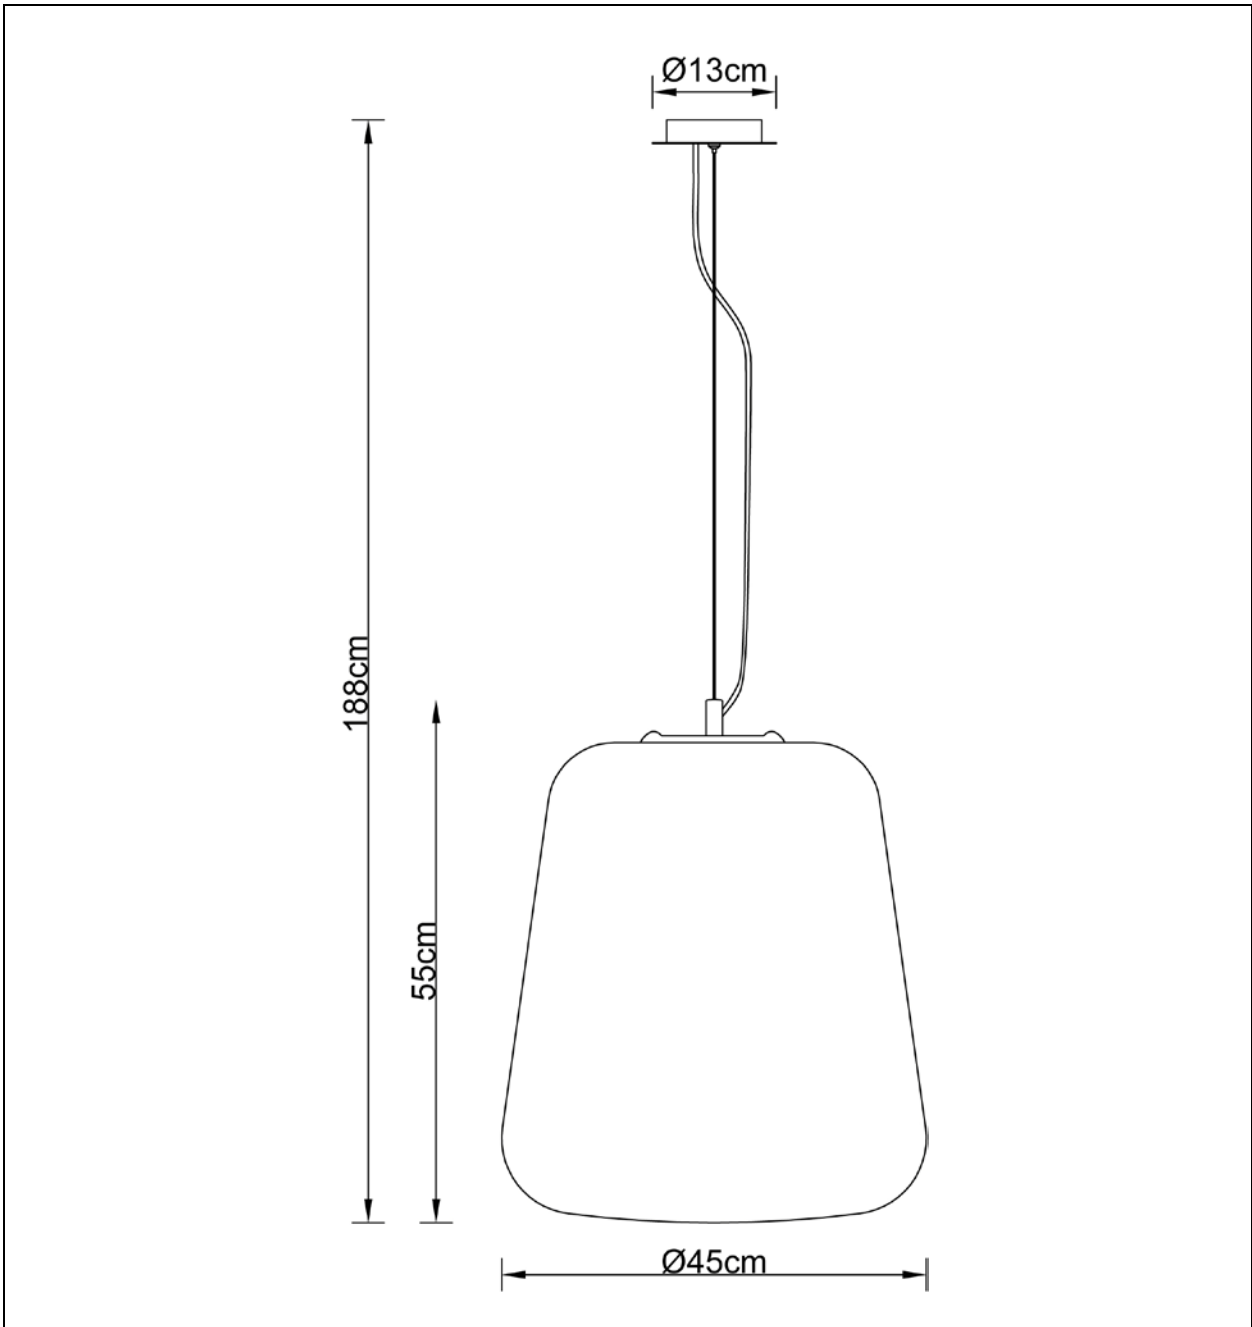

LUCIDE

Item number: 25401/45/65

Technical details

Materials used:	Iron+ Glass
Color:	SMOKEY + SATIN NICKEL
Dimmable and how is fixture dimmable	
Size:	Height: 188cm
	Length:
	Width: ϕ 45cm
	Net weight: 4.3KG
Power requirements:	220-240V~50Hz
Bulb type and maximum wattage:	E27 Max.60W
Number of bulbs:	1xE27
IP degree:	IP20